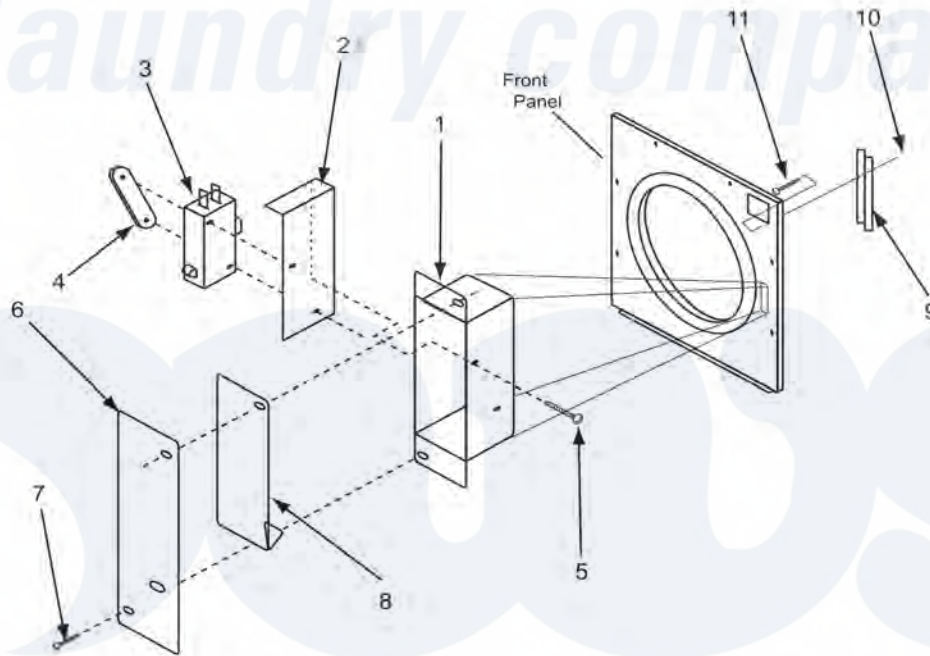

Dexter SWD Door Switch Group

Dexter [Commercial Dexter SWD Stacked Washer and Dryer Parts](#) Parts Diagram Door Switch Group
 Click on the part number to view part

Item	Original Part Number	Replaced By	Status	Part Description
1	9041-076-002			Box, Door Switch (Upper)
2	9550-159-001			Shield, Door Switch
3	9539-461-001			Switch, Door
4	8640-401-001			Nut, Special Twin
5	9545-020-001			Screw, Switch Mtg
6	9074-255-001			Cover, Switch Box
7	9545-008-020			Screw
8	9008-004-002			Actuator, Switch- Upper
9	6068-043-001			Conduit, Upper Panel
10	9545-012-003			Screw
11	8640-413-004			Nut, Elastic Stop

*	9029-037-001	Not Available	Gromet, 1/4
"	8220-001-221		Wire Assy, Door Switch - Black
"	8220-001-222		Wire Assy, Door Switch - Blue

the laundry company[®]

the laundry company[®]

the laundry company[®]