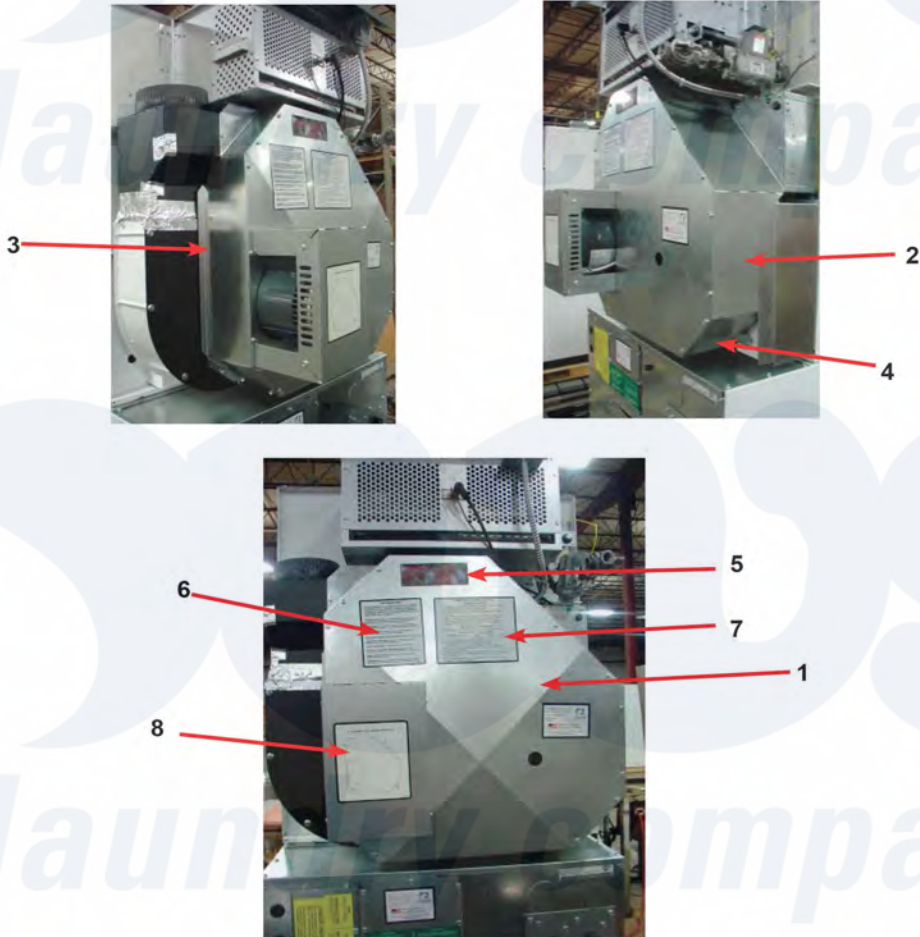

## Dexter SWD Dryer Back Panels and Guards

Dexter [Commercial Dexter SWD Stacked Washer and Dryer Parts](#) Parts Diagram Dryer Back Panels and Guards  
 Click on the part number to view part

Item	Original Part Number	Replaced By	Status	Part Description
1	<a href="#">9208-064-001</a>			Guard, Drive
2	<a href="#">9454-649-001</a>			Panel, Drive Guard, RH
3	<a href="#">9989-481-001</a>			Panel, Drive Guard, LH
4	<a href="#">9454-739-001</a>			Panel, Drive Guard Bottom
*	<a href="#">9545-008-024</a>			Screw HX Head Tapping (Mounts bracket housing to dryer)
5	<a href="#">8502-600-001</a>			Label Warning & Notice
6	<a href="#">8502-645-001</a>			Label Instruction
7	<a href="#">8527-112-001</a>			Decal Lighting and Clearance
8	8502-710-001		Not Available	Lable, Guard Removal