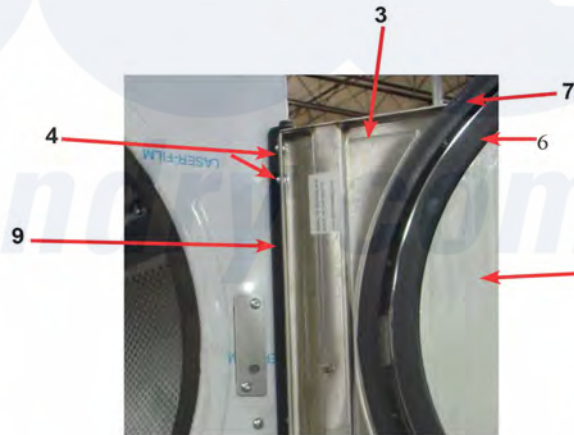

Dexter SWD Dryer Cabinet Group

Dexter Commercial Dexter SWD Stacked Washer and Dryer Parts Parts Diagram Dryer Cabinet Group
 Click on the part number to view part

Item	Original Part Number	Replaced By	Status	Part Description
1	9960-256-030	9960-256-030P		Door assy.
"	9960-256-037			Loading Door Complete SS/Chrome/Blk
2	9960-255-008			Door Assy, Loading-SS(ring only)
"	9960-255-016			Door Assy, Loading-Chrome(ring only)
3	9982-280-011			Plate Assy, Hinge (SS)
4	9545-012-015			Screw, Hinge to Door
*	8640-413-002			Nut, Hinge to Door
5	9212-002-003			Glass, Door
6	9206-164-009			Gasket, Glass
"	9206-413-001			Gasket, Glass, Black

*	9548-117-000		Support, Door Glass
7	9206-420-002		Gasket, Outer Rim
"	9206-420-003		Gasket, Door Outer Rim (Black)
8	9244-082-001		Handle, Loading Door
*	9545-018-017		Screw, Handle 1/4-20 x 3/8
"	9531-033-001		Stud, Door Catch
"	8640-413-001		Nut, Hex
"	8640-413-003		Nut
"	9086-015-002		Catch, Loading Door
9	9544-047-007	9544-047-007P	Hinge strap-gray
"	9544-047-011		Strap, Hinge (Chrome/Black)
10	9545-052-001		Screw, Door to Hinge Strap (Special Black Type)
11	8641-436-003		Washer, Fiber
12	9989-465-001		Front Pannel Assy
*	9277-053-001		Insulation-Front Panel-Top Half
"	9277-053-002		Insulation-Front Panel-Lower Half
13	9412-102-001		Name Plate-Dryer, SWD
14	9141-154-001		Escutcheon-Dryer Coin
*	9545-031-009		Screw-TRHD Torx, 6BSDx1/2,BLK
15	9435-009-001		Overlay-Escutcheon, Coin WSD
16	8650-012-003		Lock and Key, Control
*	6292-006-007		Key
"	9095-041-001		Cam, Lock
"	8641-581-010		Washer, Spacer- Thin
"	8641-581-041		Washer-Flat