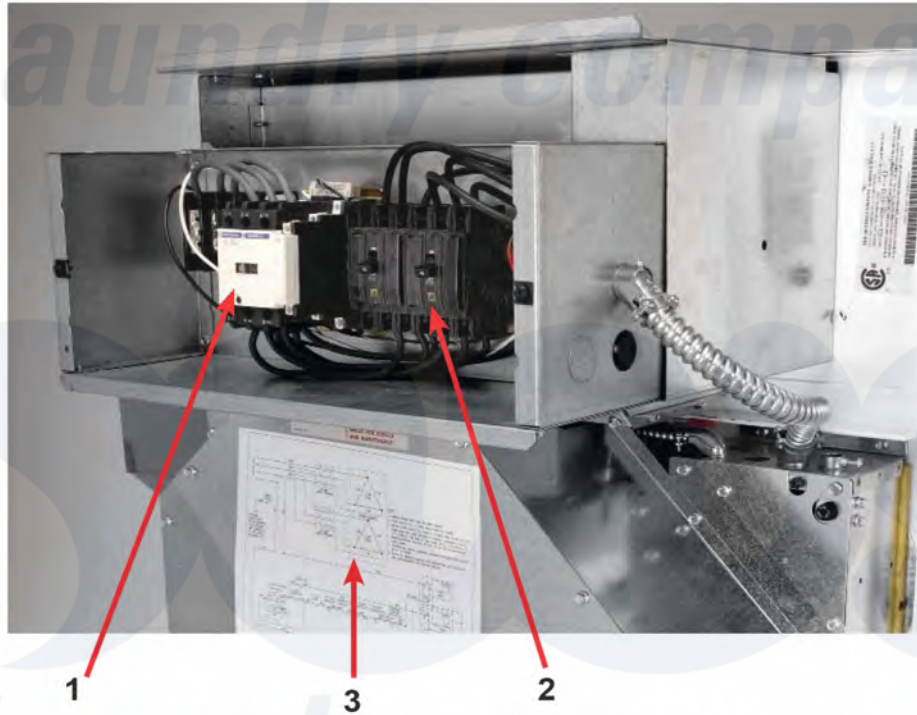

# Dexter SWD SWD Dryer Electric Heated DSTD30KC\_-16FC

Dexter [Commercial Dexter SWD Stacked Washer and Dryer Parts](#) Parts Diagram SWD Dryer Electric Heated DSTD30KC - 16FC

[Click on the part number to view part](#)

Item	Original Part Number	Replaced By	Status	Part Description
*	<a href="#">9074-292-001</a>			COVER-HOUSING,CONTROL
"	9185-007-001		Not Available	FILLER-COVER,TERMINAL
"	<a href="#">9377-003-001</a>			Varistor-Coil suppressor
"	0935-133-001		Not Available	CAP-ACTUATOR
"	9488-011-002		Not Available	RAIL-DIN,35X15MM
"	9551-030-001		Not Available	SIDE-HOUSING,CONTROL(RH)
"	9551-031-001		Not Available	SIDE-HOUSING,CONTROL(LH)
"	9551-032-001		Not Available	SIDE-HOUSING,HEATER(RIGHTHAND)
"	9551-033-001		Not Available	SIDE-HOUSING,HEATER(LEFTHAND)