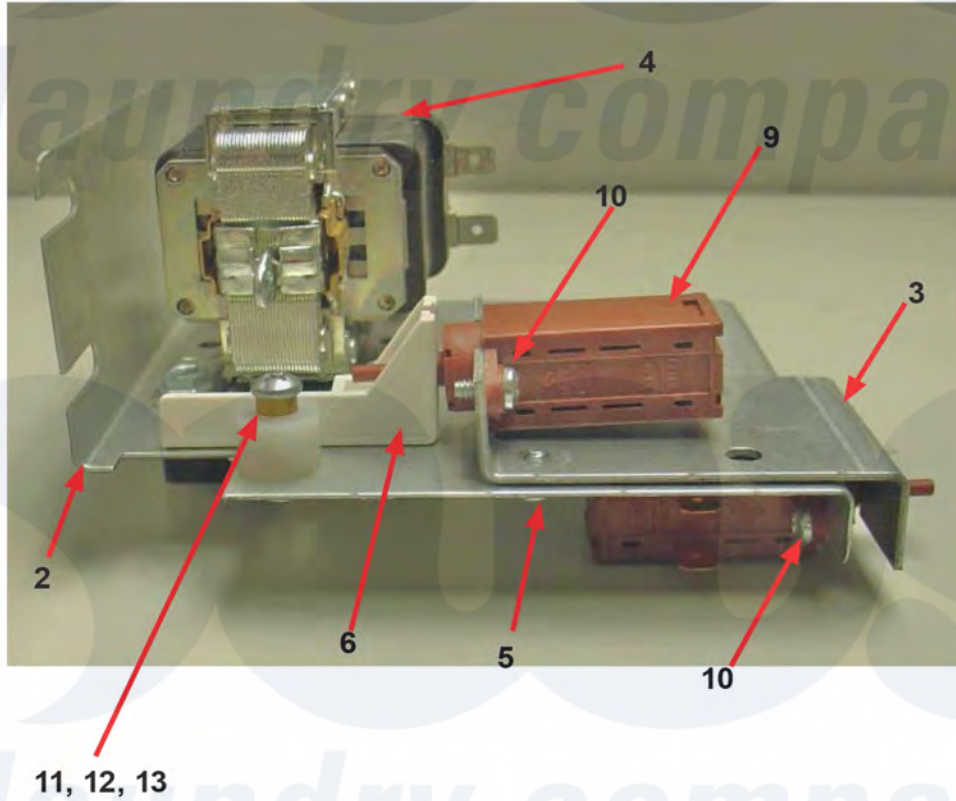

Dexter SWD WSAD Door Lock Solenoid Assembly

Dexter [Commercial Dexter SWD Stacked Washer and Dryer Parts](#) Parts Diagram WSAD Door Lock Solenoid Assembly
 Click on the part number to view part

Item	Original Part Number	Replaced By	Status	Part Description
1	9985-011-009		Not Available	Solenoid AssÖy, Door Locking (includes 23 thru 32)
2	9985-169-001			Bracket AssÖy, Solenoid Slide
4	9536-082-002			Solenoid 120V 60 hz
5	9545-008-001			Screw 10-32 x 1/4
6	9540-036-001			Stop, Door Lock Solenoid
7	9545-061-001			Screw, Shoulder
*	8640-411-002			NUT-ELASTICSTOP,#6-32
9	9586-001-001			Thermoactuator 120 V
10	9545-031-011			Screw #6 x 5/16Ö
11	9538-157-004			Spacer, Plastic
12	9538-166-004			Spacer, Metal

13 [9545-010-001](#)

Screw, Cross Recessed

14 [8640-412-005](#)

NUT-HEXKEPS,#8-32

* [9497-225-008](#)

Rod, Pull

" [8640-412-005](#)

NUT-HEXKEPS,#8-32