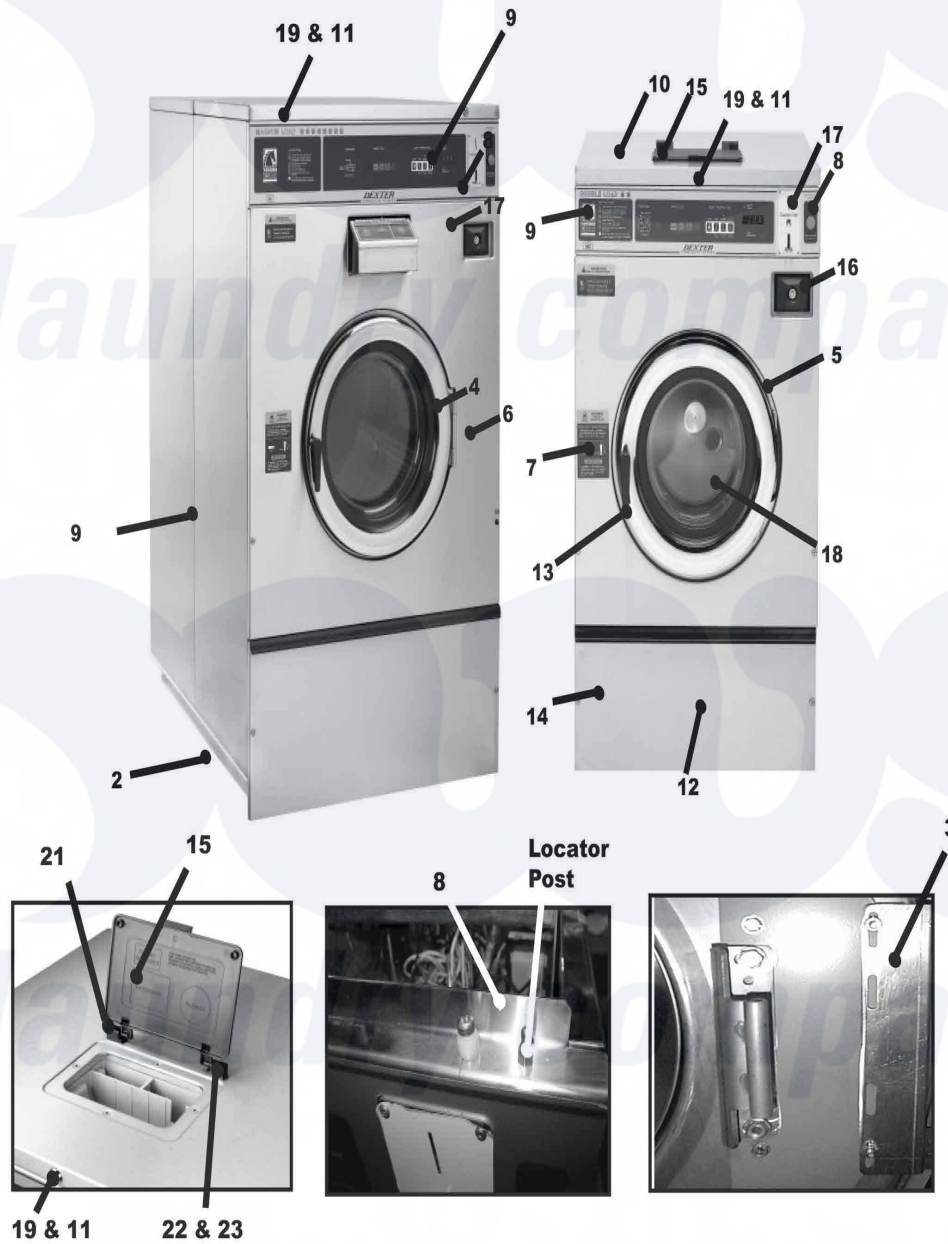

Dexter WCAD18KCS-10 (T-300) Cabinet And Front Panel Group

Dexter [Commercial Dexter WCAD18KCS-10 \(T-300\) Washer Parts](#) Parts Diagram Cabinet And Front Panel Group
 Click on the part number to view part

Item	Original Part Number	Replaced By	Status	Part Description
1	9454-635-005	9454-825-001		Panel, Right Side-stainless
"	9454-635-006	9454-825-002		Panel, Left Side - stainless
2	9545-018-018			Screw, (Side Panel to Base)
"	8640-414-006			Nut, Hex 1/4-20 UNC
3	9029-066-001			Bracket, Side Panel under front panel
*	8640-413-002			Nut, Hinge to Door
"	9545-008-031			Screw
4	9454-781-001			Panel Assy, Front
*	9452-725-001			Stop Button Mounting Plate
5	9059-063-004	9059-063-004P		Edge protector 18
*	9545-008-031			Screw

"	8640-399-005		Nut, Spring- To Control Panel 10/32
6	9545-008-014		Screw, FLHDCR, 10B x 1
"	8641-585-001		Lockwasher
*	8640-399-008		Nut, Spring-To Front Panel
7	8502-723-001		Label, Door Opening
8	9989-501-001		Panel, Control (Mounts Nameplate)
*	9545-008-026		Screw, Vault Mtg
9	9412-135-001		Nameplate Decal, Control Panel
10	9989-498-001		Panel Top
11	8650-012-003		Lock and Key, Control
--	9086-017-001		Catch, Top Panel
"	9545-008-023		Screw, Guide
12	9108-096-001	9960-286-001	Door, Lower Service (includes handle & Rivits)
13	9244-081-001		Handle (bumper guard)
*	9545-045-010		Screw
14	9545-008-014		Screw, FLHDCR, 10B x 1
"	8641-585-001		Lockwasher
*	8640-399-008		Nut, Spring-To Front Panel
15	9108-095-005		Door, Dispenser
20	9451-191-001		Pin, Plain
21	9467-025-001		Post, Door Mounting
22	9545-045-002		Screw, Mtg (top)
23	9545-008-012		Screw, Disp. Mtg
16	9732-122-010	Not Available	SS Coin Box Assy, Coin
17	9021-001-010		Acceptor, Coin
18	9456-041-007		Plastic Plug 1 1/2" (inside cylinder)
19	6292-006-007		Key
"	9095-038-001		Cam, Lock-Top
--	8640-426-001		Nut, 9/32 - 28 Hex
"	8641-581-008		Washer, Spacer- Thick