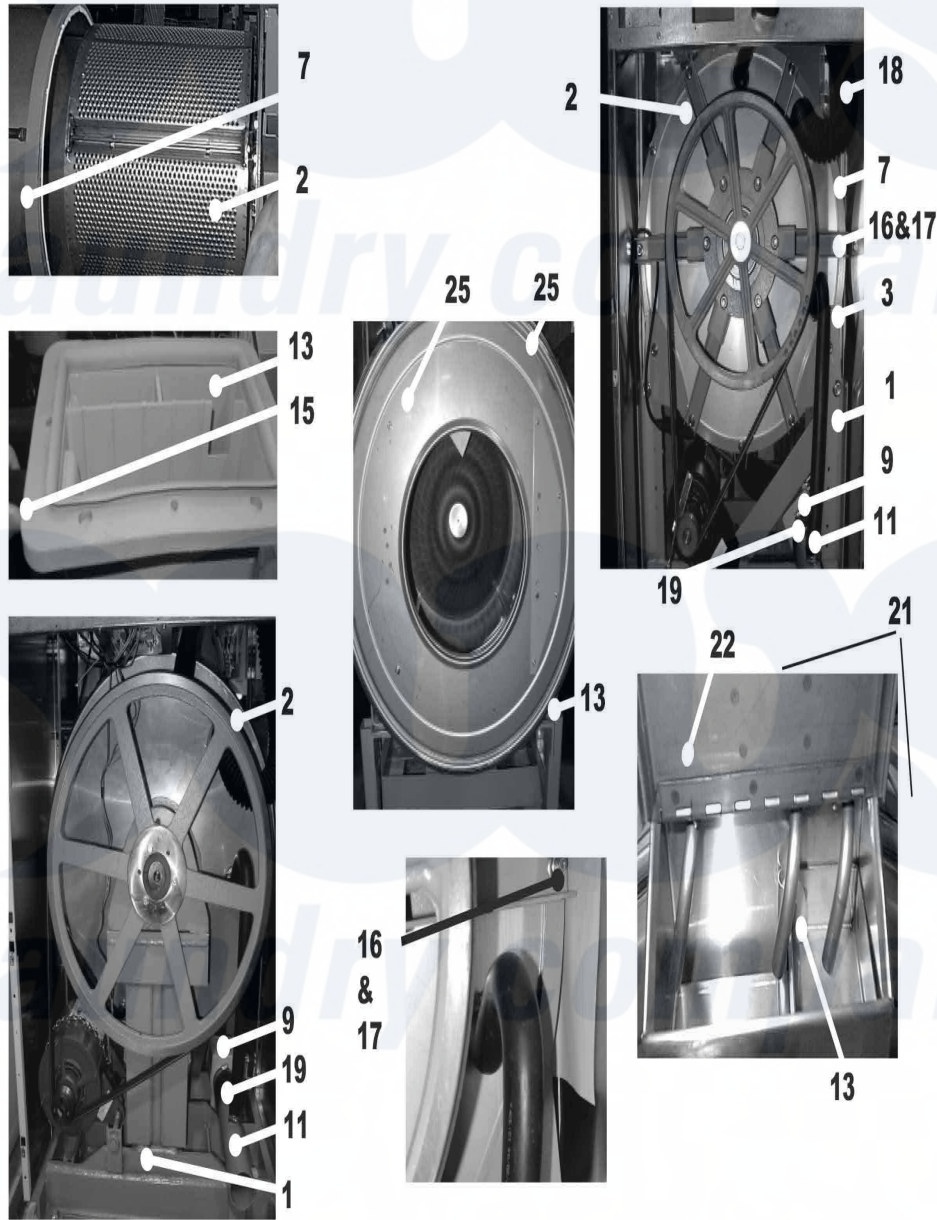

## Dexter WCAD18KCS-10 (T-300) Chassis and Drain

Dexter [Commercial Dexter WCAD18KCS-10 \(T-300\) Washer Parts](#) Parts Diagram Chassis and Drain  
 Click on the part number to view part

Item	Original Part Number	Replaced By	Status	Part Description
1	<a href="#">9945-093-002</a>			Base Assy,Frame
2	<a href="#">9930-135-001</a>			Outer Tub Assy
--	<a href="#">9869-006-001</a>			Tub and Cylinder Assy.
4	<a href="#">9950-045-002</a>			Ring Assy, Tub Mtg-Front
7	<a href="#">9950-046-002</a>			Ring Assy,Clamp Tub Mtg.- Rear
8	<a href="#">9545-017-009</a>			Screw, Hx Cap
--	<a href="#">9545-030-002</a>			Screw Tube (Bracket to Base 1/4Bx3/4 )
11	<a href="#">9915-116-004</a>			Tube Assy, Drain
--	<a href="#">8641-582-016</a>			Lockwasher
"	<a href="#">8640-417-005</a>			Nut, 1/2 - 13
"	<a href="#">9242-455-001</a>	<a href="#">9242-468-001</a>		Hose Tub to Drain Valve

9	<a href="#">9379-177-009</a>		Valve, Drain (includes #2 thru #11)
10	<a href="#">9029-005-001</a>		Bracket, Drain Valve
--	<a href="#">9545-008-026</a>		Screw, Vault Mtg
19	<a href="#">9242-451-002</a>		Hose, Drain Valve to Tube
--	<a href="#">8654-117-014</a>		Clamp, Hose to Vacuum Breaker
"	9552-038-003	Not Available	Shim, Support Assembly ( thin )
18	<a href="#">9242-458-002</a>		Hose, Vacuum Brkr. to Tub
13	9122-105-004	Not Available	Dispenser Soap
15	<a href="#">9206-416-001</a>		Gasket, Dispenser
--	<a href="#">8640-399-007</a>		Nut Spring SS
"	<a href="#">9242-450-002</a>		Hose, Dispenser to Tub
"	<a href="#">8654-117-008</a>		Clamp, Hose Vent
14	<a href="#">9732-137-001</a>		Back Assy, Tub 2 piece
16	<a href="#">9545-029-003</a>		Bolt, 3/8-16 x 1 1/2
17	<a href="#">8640-415-004</a>		Nut