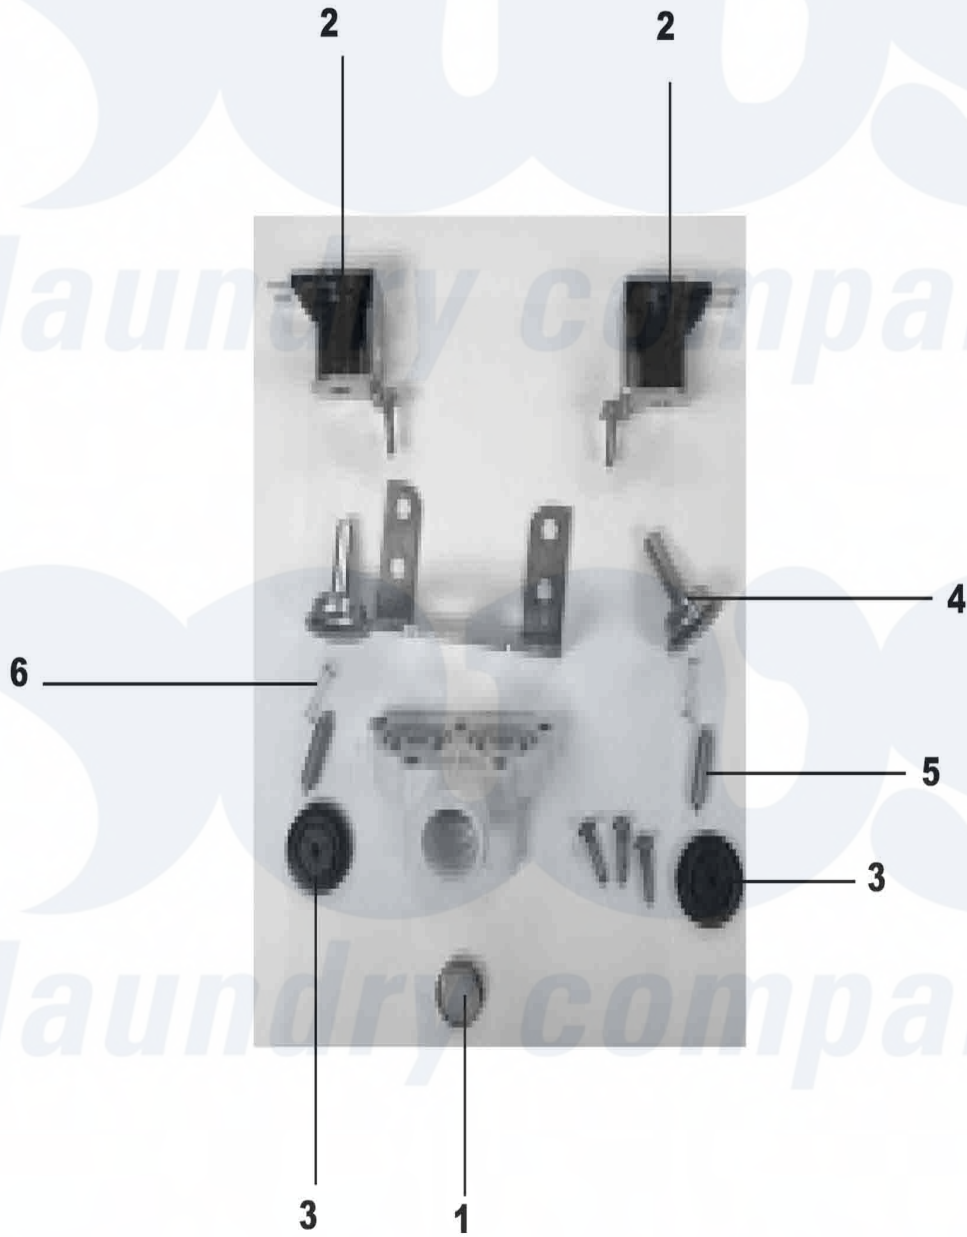

Dexter WCAD18KCS-12 (T-300) Water Inlet Valve Breakdown

[Dexter Commercial Dexter WCAD18KCS-12 \(T-300\) Washer Parts](#) Parts Diagram Water Inlet Valve Breakdown
 Click on the part number to view part

Item	Original Part Number	Replaced By	Status	Part Description
*	9379-183-003			Valve, Water Inlet (dual outlet) (see Water Inlet Valve Breakdown for individual parts)
1	9555-056-001			Screen, Inlet end of valve
2	9089-017-001			Coil Assy., 120 V
3	9118-049-001			Diaphragm
4	9211-021-002			Guide, Solenoid
5	9015-008-001			Armature
6	9534-298-001			Spring, Armature