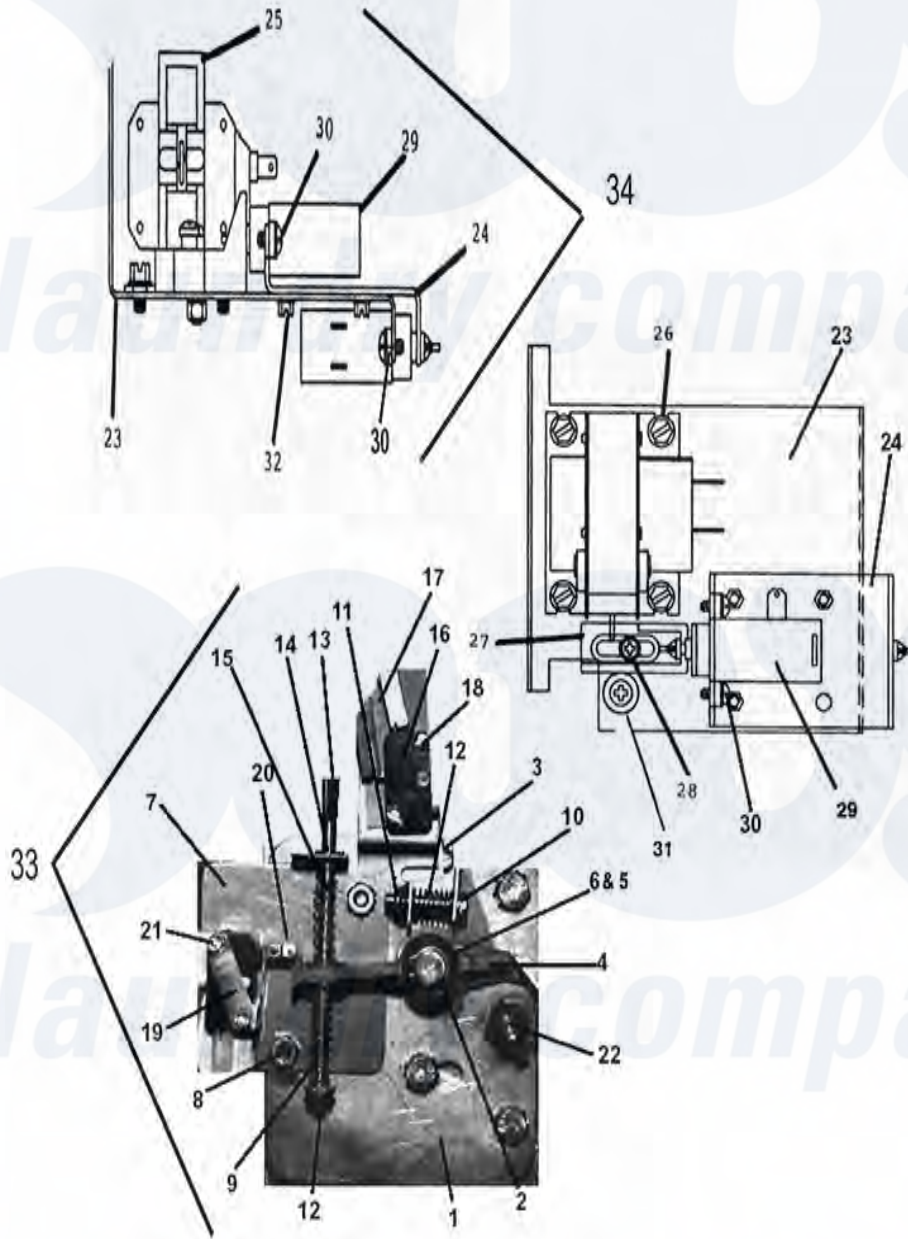

Dexter WCAD18KCS-12SZ (T-300) Door Lock

Dexter Commercial Dexter WCAD18KCS-12SZ (T-300) Washer Parts Parts Diagram Door Lock

Click on the part number to view part

Item	Original Part Number	Replaced By	Status	Part Description
33	9885-023-001	9885-024-001		Lock Assy, Complete (#1-22)(includes #1 thru #22)
1	9982-284-001			Plate Assy, Door Lock
2	8641-581-030			Washer, Flat
3	9008-005-001			Actuator, Latching Switch
4	9450-002-002			Pawl, Locking
5	8641-569-003			Washer, Spring
6	9487-200-004			Ring, Retaining
7	9029-035-001		Not Available	Bracket, Switch
8	8640-413-002			Nut, Hinge to Door
9	9534-364-002			Spring, Actuating
10	9545-012-020			Screw, Hx. 10-32 x 1/8

11	8640-413-004		Nut, Elastic Stop
12	9534-364-001		Spring, Return
13	9451-193-001		Pin, Guide
14	9487-200-005		Ring, Retaining
15	8641-581-031		Washer
16	9539-461-008		Switch, Latching Sensing
17	9550-169-003		Shield, Switch
18	9545-020-001		Screw, Switch Mtg
"	8640-401-001		Nut, Special Twin
19	9539-461-007		Switch-Micro
20	9008-006-002		Actuator, Switch
21	9545-020-003		Screw 4-40 x 1 1/8"
"	8640-401-001		Nut, Special Twin
22	9451-181-004		Pin, Dowel
--	9552-037-001		Shim, Door Lock, Thin
"	9545-018-004	Not Available	Screw, Lock mtg 1/4"-20 x 3/4"
"	8641-582-007		Lockwasher 1/4"
34	9922-001-001	Not Available	Solenoid Ass'y, Door Locking (includes 23 thru 32)
23	9029-073-001		Bracket, (Door Locking Solenoid)
24	9985-169-001		Bracket Ass'y, Solenoid Slide
25	9536-074-001		Solenoid 120V 60 hz
26	9545-008-001		Screw 10-32 x 1/4"
27	9540-033-002	9540-036-001	Stop, Door Lock Solenoid
28	9545-061-001		Screw, Shoulder
"	8640-411-003		Nut, Switch Locking
29	9586-001-001		Thermoactuator 120 V
30	9545-008-001		Screw 10-32 x 1/4"
31	9538-157-004		Spacer, Plastic
"	9538-166-004		Spacer, Metal
"	9545-010-001		Screw, Cross Recessed
"	8640-412-005		NUT-HEXKEPS,#8-32
--	8640-412-005		NUT-HEXKEPS,#8-32
"	9497-225-004		Rod, Pull