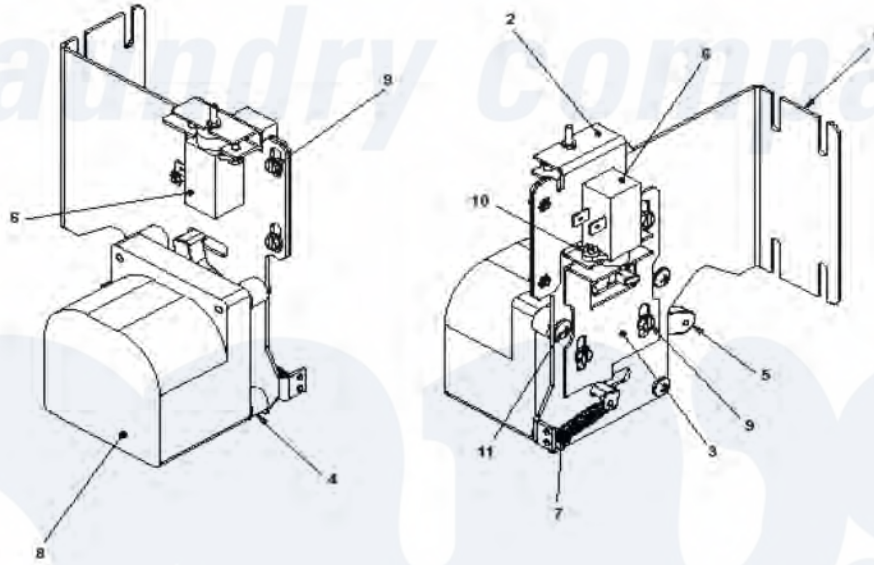

Dexter WCAD20KCS-10 (T300) Gear Motor Door Lock Assembly

Dexter [Commercial Dexter WCAD20KCS-10 \(T300\) Washer Parts](#) Parts Diagram Gear Motor Door Lock Assembly
 Click on the part number to view part

Item	Original Part Number	Replaced By	Status	Part Description
*	9892-014-001			Actuator Assembly (Includes 1-10, Rod NOT included)
11	9545-012-027			Screw Pnhdcr, 10-32 UNFx0 .75
10	9545-031-011			Screw #6 x 5/16"
9	9545-044-003			Screw -Hxwshrhdslsems, 6-32 x 3/16
8	9914-137-011			Motor & Gear Train (complete)
7	9534-350-001			Spring - Extension
6	9586-001-001			Thermoactuator 120 V
5	9001-063-001			Arm - Door Lock
4	9538-157-021		Not Available	Spacer, Plastic
3	9029-204-001		Not Available	Bracket Slide Lock