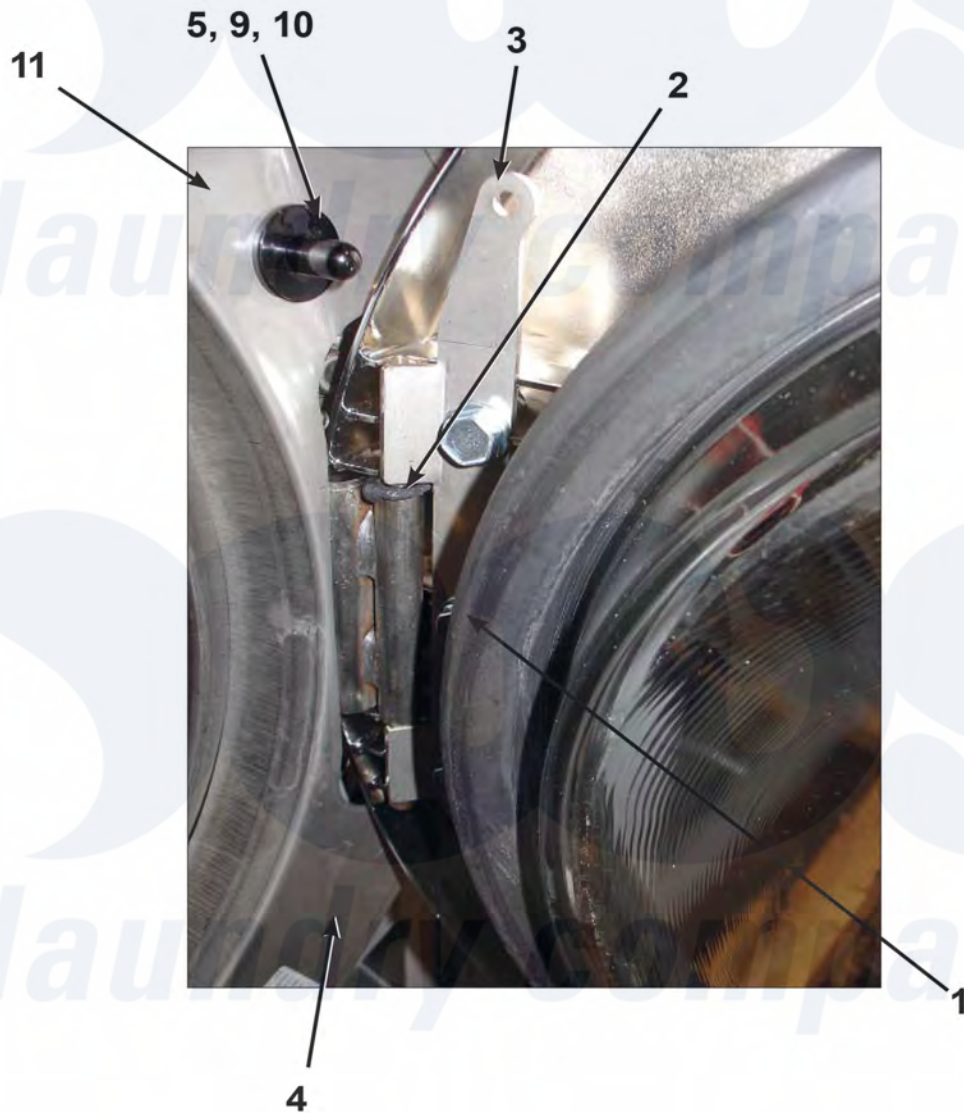

Dexter WCAD20KCS-10 (T300) Loading Door Hinge

Dexter [Commercial Dexter WCAD20KCS-10 \(T300\) Washer Parts](#) Parts Diagram Loading Door Hinge
 Click on the part number to view part

Item	Original Part Number	Replaced By	Status	Part Description
1	9955-029-002			Door Hinge Assembly Mounts to Tub Front
2	9781-001-001			Loading Door Hinge Pin
3	9079-122-003			Loading Door Hinge Clamp (No Hinge Switch Pin) (NEW Style)
4	9487-272-001		Not Available	Masking Ring Assembly (For Newer Plunger Switch)
5	8220-063-025			Wire Assembly Door Close Switch, Red 17"
9	8220-063-026			Wire Assembly Door Close Switch, BLK 17"
10	9539-492-001			Switch, Door closed Switch (Push Button style)
11	9487-272-001		Not Available	Masking Ring Assembly (For