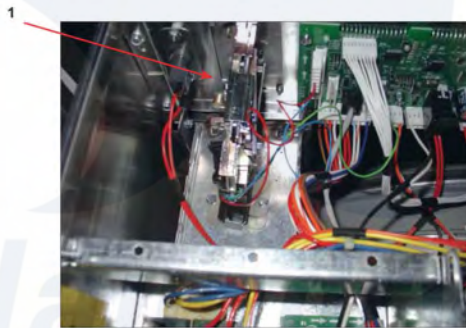

Dexter WCAD20KCS-10 (T300) Optical Coin Acceptor

Dexter [Commercial Dexter WCAD20KCS-10 \(T300\) Washer Parts](#) Parts Diagram Optical Coin Acceptor
 Click on the part number to view part

Item	Original Part Number	Replaced By	Status	Part Description
1	9021-016-001			Acceptor, Coin-Optical switch w/harness
2	9801-099-001			Replacement Optical Sensor
*	9545-039-002			Screw-Height Bar, 3mm