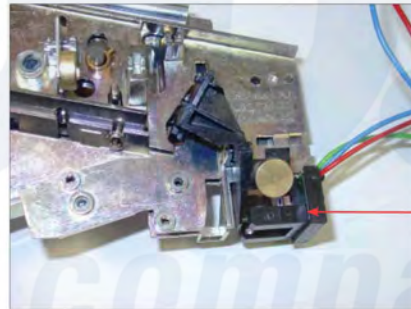

Dexter WCAD20KCS-10 (T300) Optical Coin Acceptor

Dexter [Commercial Dexter WCAD20KCS-10 \(T300\) Washer Parts](#) Parts Diagram Optical Coin Acceptor
 Click on the part number to view part

Item	Original Part Number	Replaced By	Status	Part Description
1	9021-016-001			Acceptor, Coin-Optical switch w/harness
2	9801-099-001			Replacement Optical Sensor
*	9545-039-002			Screw-Height Bar, 3mm