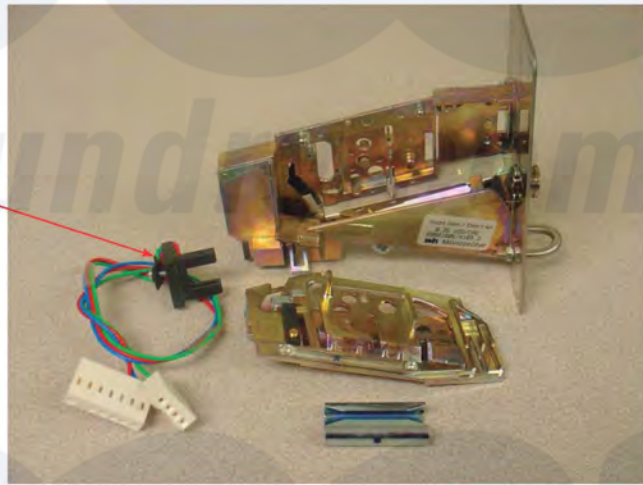

Dexter WCAD20KCS-10 (T300) Optical Coin Acceptor

Dexter [Commercial Dexter WCAD20KCS-10 \(T300\) Washer Parts](#) Parts Diagram Optical Coin Acceptor
 Click on the part number to view part

Item	Original Part Number	Replaced By	Status	Part Description
1	9021-016-001			Acceptor, Coin-Optical switch w/harness
2	9801-099-001			Replacement Optical Sensor
*	9545-039-002			Screw-Height Bar, 3mm