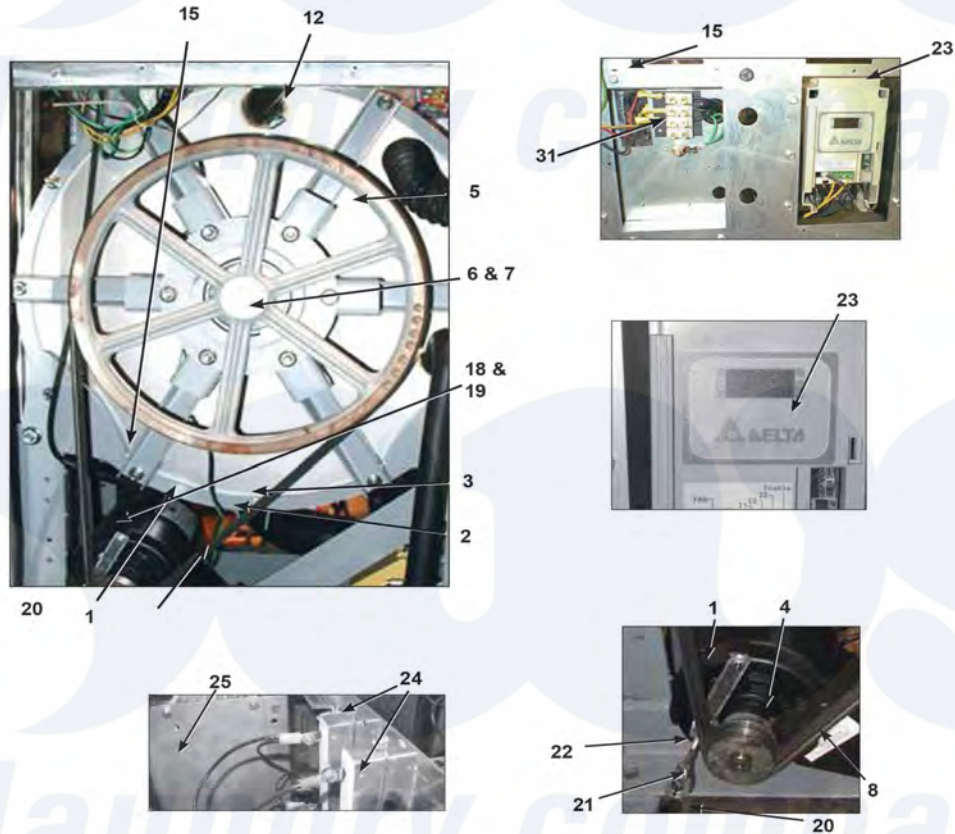

Dexter WCAD20KCS-10 (T300) Rear View Access Parts

Dexter [Commercial Dexter WCAD20KCS-10 \(T300\) Washer Parts](#) Parts Diagram Rear View Access Parts
 Click on the part number to view part

Item	Original Part Number	Replaced By	Status	Part Description
1	9732-127-011			Drive Motor, 3 Phase (Inverter duty)
	9732-225-001			Drive Motor After Serial #483620
4	9453-169-012			Pulley, Motor
*	9545-028-015			Set Screw, Sq.Hd(motor pulley)
2	9497-222-002	9497-222-002P		Motor Mtg. Rod
*	9545-029-005			Screw
"	8641-582-014			Lockwasher
3	9076-052-002			Collar, Shaft (w/set screws)
*	9053-074-002			Motor Bushing (plastic) Before Serial # 530726
"	9053-082-001			Motor Bushing (Rubber) after