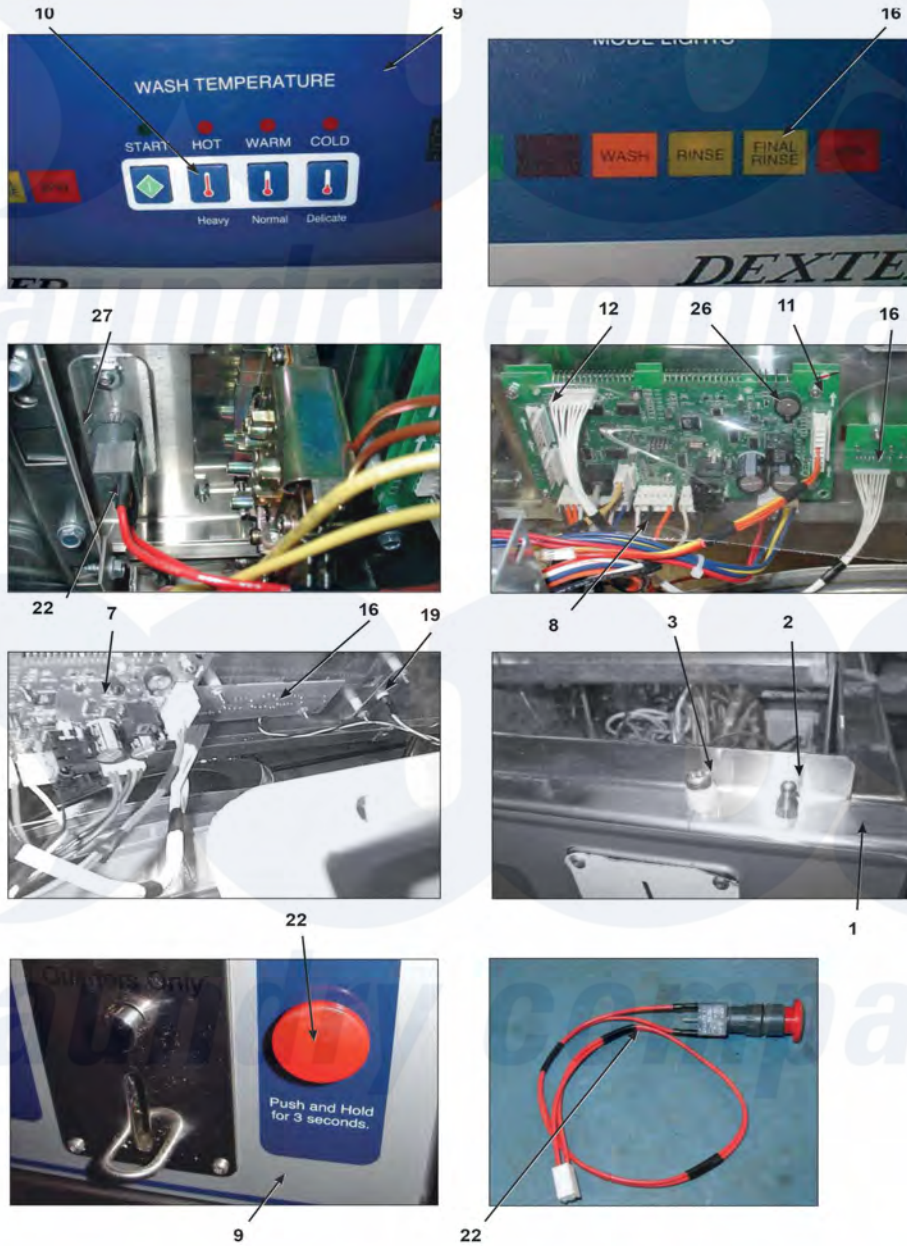

Dexter WCAD20KCS-12SZ (T350) Control Panel Parts

Dexter [Commercial Dexter WCAD20KCS-12SZ \(T350\) Washer Parts](#) Parts Diagram Control Panel Parts
 Click on the part number to view part

Item	Original Part Number	Replaced By	Status	Part Description
1	9989-522-001			Panel, Control (Mounts Name-plate)
*	9545-008-026			Screw, Vault Mtg
2	9467-024-001			Post Locator Top
*	8640-411-003			Nut, Switch Locking
3	9355-001-001			Locator Panel
*	9545-008-023			Screw, Guide
"	9538-178-001			Spacer Pushbutton (Micro)
"	9486-150-001			Retainer Pushbutton (Micro)
"	8640-424-002			Nut
10	9035-060-003			Pushbutton Control (coin)
7	9473-009-002	9473-009-003		A series control

11	9538-157-018	Spacer Plastic #6x9/16
"	8640-411-002	NUT-ELASTICSTOP,#6-32
12	9627-797-001	Wiring Harness LED PCB
8	9627-791-003	Wiring Harness doorlock safety switch
16	9473-005-001	PCB assembly Mode lights
*	9538-157-018	Spacer Plastic #6x9/16
"	8640-411-003	Nut, Switch Locking
19	9794-001-001	Wiring Harness
*	9538-157-018	Spacer Plastic #6x9/16
"	8640-411-003	Nut, Switch Locking
9	9412-156-001	Nameplate Decal, Control Panel (Blue)
"	9412-169-001	Nameplate Decal, Control Panel (Black)
"	8502-726-001	Label Nameplate RH (STOP)
"	8502-744-001	Label-Nameplate, RH (Black)
22	9732-223-001	Switch Assembly Emergency Stop (includes wire harness)
*	9538-157-020	Spacer Plastic #8x5/16 E-Stop
"	8640-412-005	NUT-HEXKEPS,#8-32
"	9922-011-001	9922-011-001P Solenoid Assy.
"	8640-412-005	NUT-HEXKEPS,#8-32