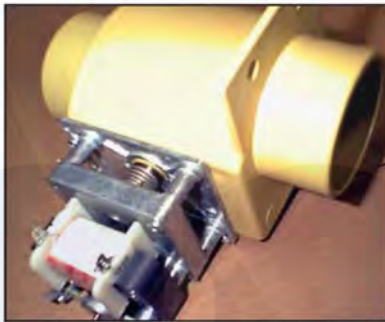

Dexter WCAD20KCS-12SZ (T350) Drain Valve Group Parts

[Dexter Commercial Dexter WCAD20KCS-12SZ \(T350\) Washer Parts](#) Parts Diagram Drain Valve Group Parts
 Click on the part number to view part

Item	Original Part Number	Replaced By	Status	Part Description
1	9732-273-001			Valve, Drain (includes #2 thru #11)
2	9064-068-001			Body, Valve (w/ball)
3	9914-137-012		Not Available	Motor & Gear Train (complete)
4	9452-538-001			Plate, Motor Mtg
5	8639-994-001			Screw
6	9534-340-001			Spring, Drive
7	9545-054-001			Screw
8	9545-054-002		Not Available	Screw
9	9532-134-001			Seal, V Packer
10	8641-584-001			Washer
11	9451-196-001			Pin, Main Drive

12	9538-149-001		Plate (spacers needed for replacement motor mtg. plate)
13	9089-036-004	Not Available	Stator and Coil Assembly
*	9379-177-006	9379-177-009	Valve, Drain (includes #2 thru #11)
"	9914-137-012	Not Available	Motor & Gear Train (complete)