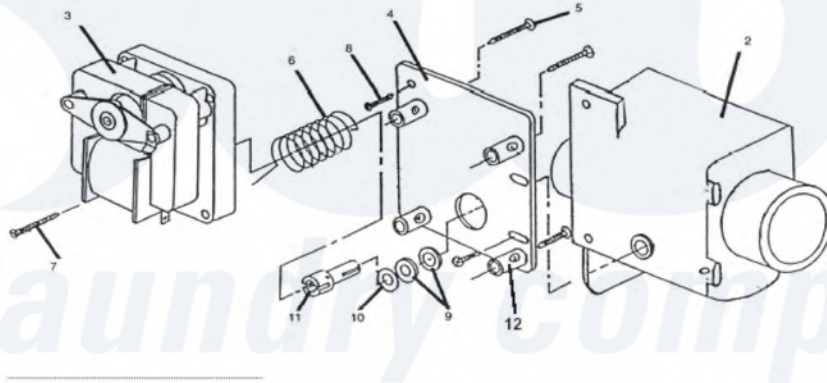

Dexter WCAD20KCS-12SZ (T350) Drain Valve Group Parts

[Dexter Commercial Dexter WCAD20KCS-12SZ \(T350\) Washer Parts](#) Parts Diagram Drain Valve Group Parts
 Click on the part number to view part

Item	Original Part Number	Replaced By	Status	Part Description
1	9732-273-001			Valve, Drain (includes #2 thru #11)
2	9064-068-001			Body, Valve (w/ball)
3	9914-137-012		Not Available	Motor & Gear Train (complete)
4	9452-538-001			Plate, Motor Mtg
5	8639-994-001			Screw
6	9534-340-001			Spring, Drive
7	9545-054-001			Screw
8	9545-054-002		Not Available	Screw
9	9532-134-001			Seal, V Packer
10	8641-584-001			Washer
11	9451-196-001			Pin, Main Drive

12	9538-149-001		Plate (spacers needed for replacement motor mtg. plate)
13	9089-036-004	Not Available	Stator and Coil Assembly
*	9379-177-006	9379-177-009	Valve, Drain (includes #2 thru #11)
"	9914-137-012	Not Available	Motor & Gear Train (complete)