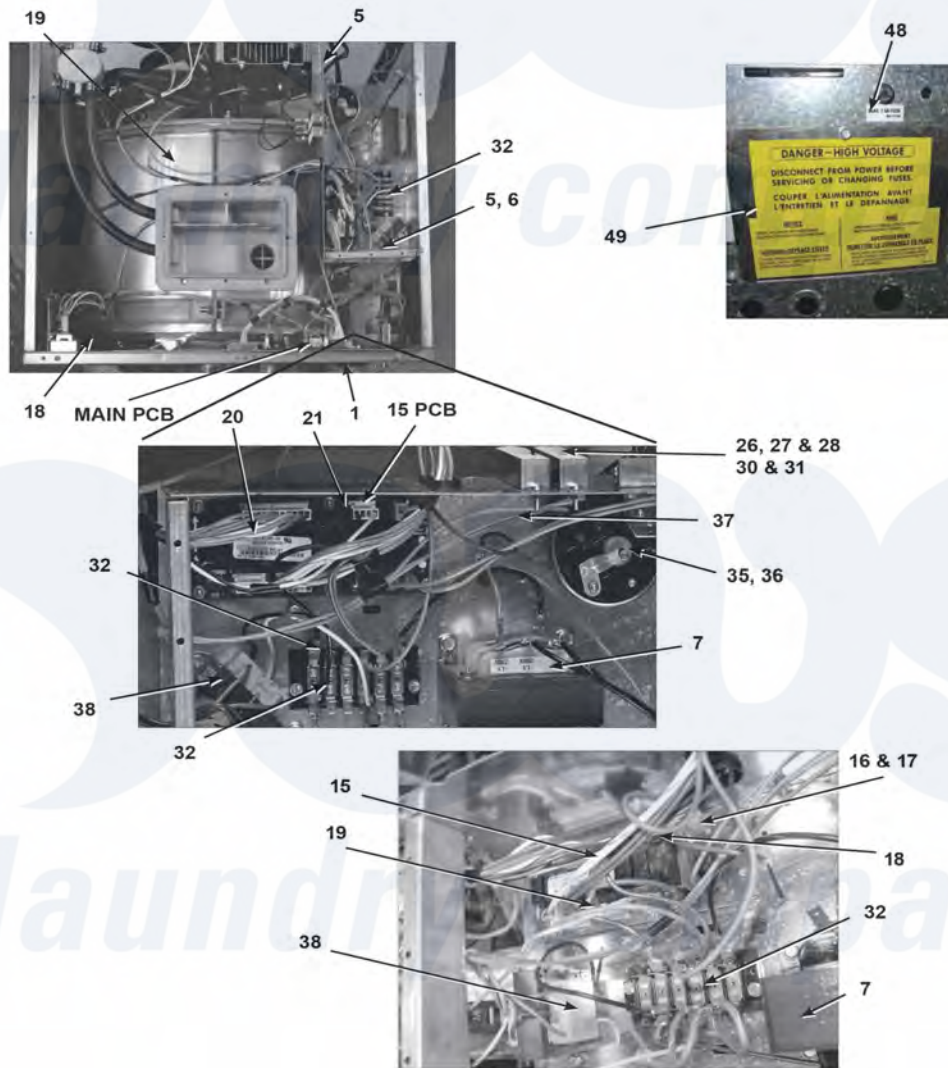

Dexter WCAD20KCS-12SZ (T350) Electrical Components - Top Compartment

Dexter [Commercial Dexter WCAD20KCS-12SZ \(T350\) Washer Parts](#) Parts Diagram Electrical Components - Top Compartment

[Click on the part number to view part](#)

Item	Original Part Number	Replaced By	Status	Part Description
1	9857-157-003		Not Available	Trough Assy,Controls 208-240 volt (all parts below #2-#43 & trough)
*	9839-015-001			Trough only
"	9545-008-026			Screw, Vault Mtg
"	8641-582-006			Lockwasher
5	9003-295-001		Not Available	Angle Support Trough
6	9545-008-026			Screw, Vault Mtg
7	8711-004-001			Transformer, Control (Operating Voltage to 115 volts)
*	9545-008-026			Screw, Vault Mtg
"	8641-582-006			Lockwasher