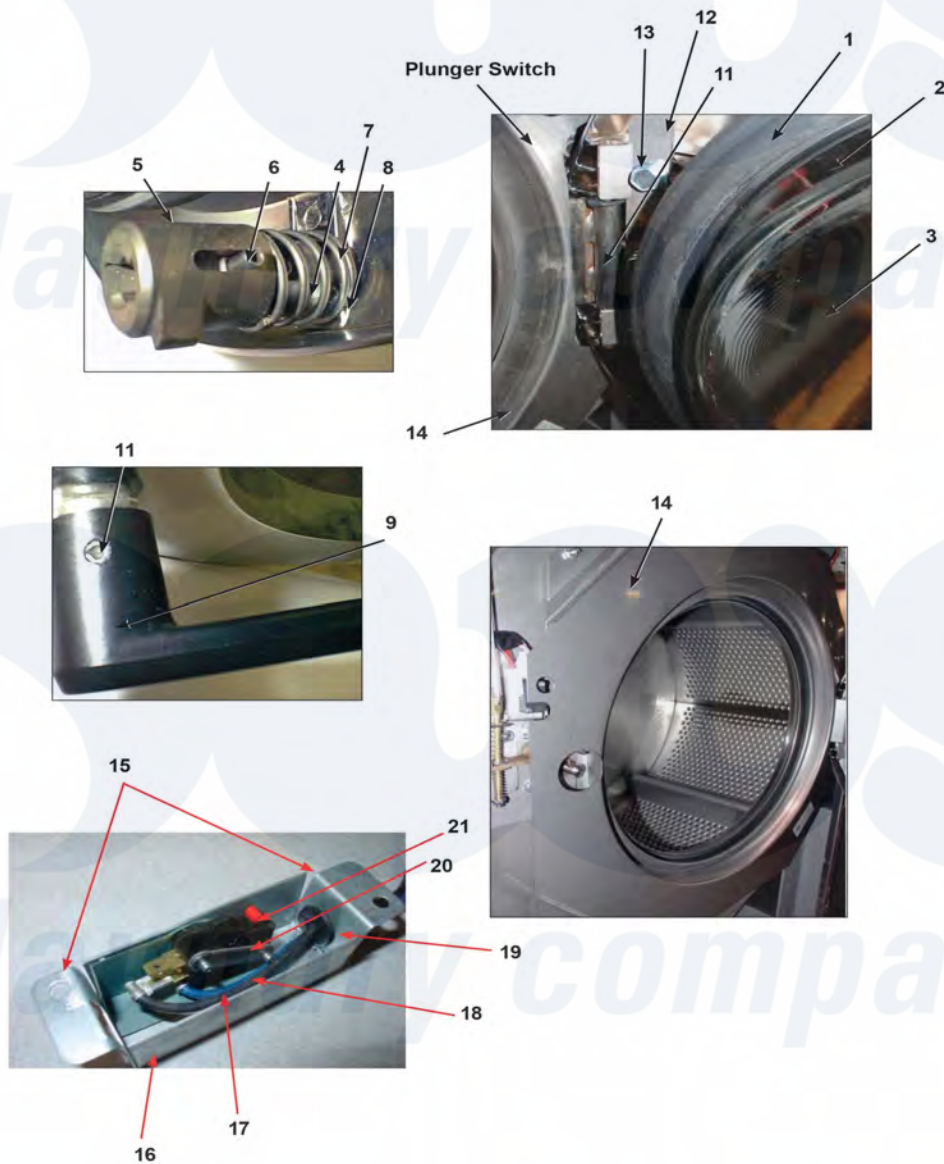

Dexter WCAD20KCS-12SZ (T350) Loading Door Parts

Dexter Commercial Dexter WCAD20KCS-12SZ (T350) Washer Parts Parts Diagram Loading Door Parts
 Click on the part number to view part

Item	Original Part Number	Replaced By	Status	Part Description
*	9960-273-001	9960-273-001P		18# Door Assy.
1	9487-264-001			Loading Door, Ring
2	9206-411-001	9206-411-002		Gasket, Loading Door
3	9635-018-001			Window, Loading Door
*	9913-134-003	9913-134-003P		Shaft assy.
4	9537-195-002			Shaft, Door Locking
5	9095-040-002			Cam, Locking
6	9451-181-005			Pin, Groove (1 1/4)
7	9451-181-004			Pin, Dowel
	8649-031-002			Retaining Ring (c-clip)
8	9534-360-002			Spring, Lock Cam

9	9244-080-003		Handle, Door
11	9451-181-006		Pin, Door Handle (groove)
*	9545-014-009		Screw, Hinge Mtg 5/16" x 3/4"
"	8641-582-009		Lockwasher, Circuit Board
"	9552-036-001		Shim, Loading Door Hinge, Thin
10	9955-029-002		Door Hinge Assembly Mounts to Tub Front
13	9545-056-001		Screw, Loading Door Mtg (5/16" TF)
*	9059-063-004	9059-063-004P	Edge protector 18
"	8640-413-002		Nut, Hinge to Door
"	9627-791-003		Wiring Harness doorlock safety switch
12	9938-040-002		Loading Door Hinge Clamp (mounts to door ring)
*	9079-122-003		Loading Door Hinge Clamp (No Hinge Switch Pin) (NEW Style)
14	9950-059-001		Masking Assembly
*	8640-413-002		Nut, Hinge to Door
15	9801-089-001		Switch Assembly Complete Door Closure
16	9041-087-001	Not Available	Switch Box
17	8220-063-026		Wire Assembly Door Close Switch, BLK 17"
18	8220-063-025		Wire Assembly Door Close Switch, Red 17"
19	9053-067-003		Bushing Insulating
20	8640-401-001		Nut, Special Twin
*	9545-020-001		Screw, Switch Mtg
"	8640-413-002		Nut, Hinge to Door
"	9008-004-001		Actuator, Switch- Lower
21	9539-461-007		Switch-Micro