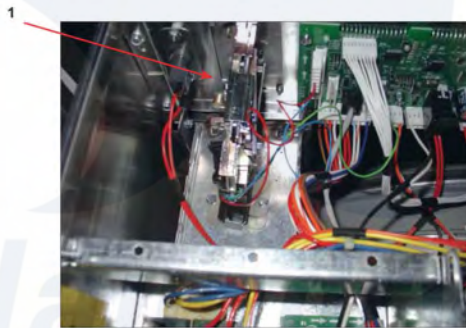

Dexter WCAD20KCS-12SZ (T350) Optical Coin Acceptor

Dexter [Commercial Dexter WCAD20KCS-12SZ \(T350\) Washer Parts](#) Parts Diagram Optical Coin Acceptor
 Click on the part number to view part

Item	Original Part Number	Replaced By	Status	Part Description
1	9021-016-001			Acceptor, Coin-Optical switch w/harness
2	9801-099-001			Replacement Optical Sensor
*	9545-039-002			Screw-Height Bar, 3mm