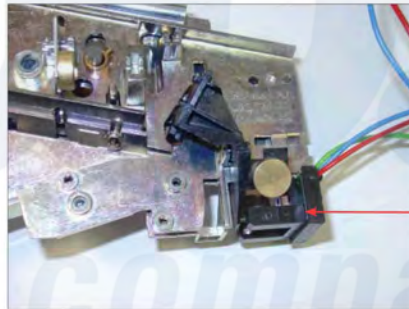

Dexter WCAD20KCS-12SZ (T350) Optical Coin Acceptor

Dexter [Commercial Dexter WCAD20KCS-12SZ \(T350\) Washer Parts](#) Parts Diagram Optical Coin Acceptor
 Click on the part number to view part

Item	Original Part Number	Replaced By	Status	Part Description
1	9021-016-001			Acceptor, Coin-Optical switch w/harness
2	9801-099-001			Replacement Optical Sensor
*	9545-039-002			Screw-Height Bar, 3mm