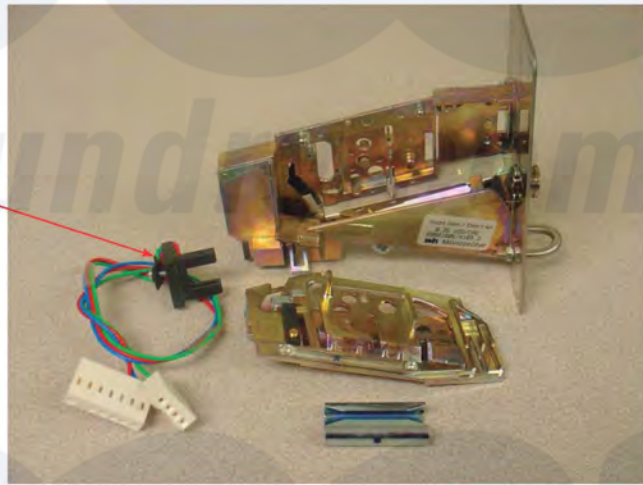

Dexter WCAD20KCS-12SZ (T350) Optical Coin Acceptor

Dexter [Commercial Dexter WCAD20KCS-12SZ \(T350\) Washer Parts](#) Parts Diagram Optical Coin Acceptor
 Click on the part number to view part

Item	Original Part Number	Replaced By	Status	Part Description
1	9021-016-001			Acceptor, Coin-Optical switch w/harness
2	9801-099-001			Replacement Optical Sensor
*	9545-039-002			Screw-Height Bar, 3mm