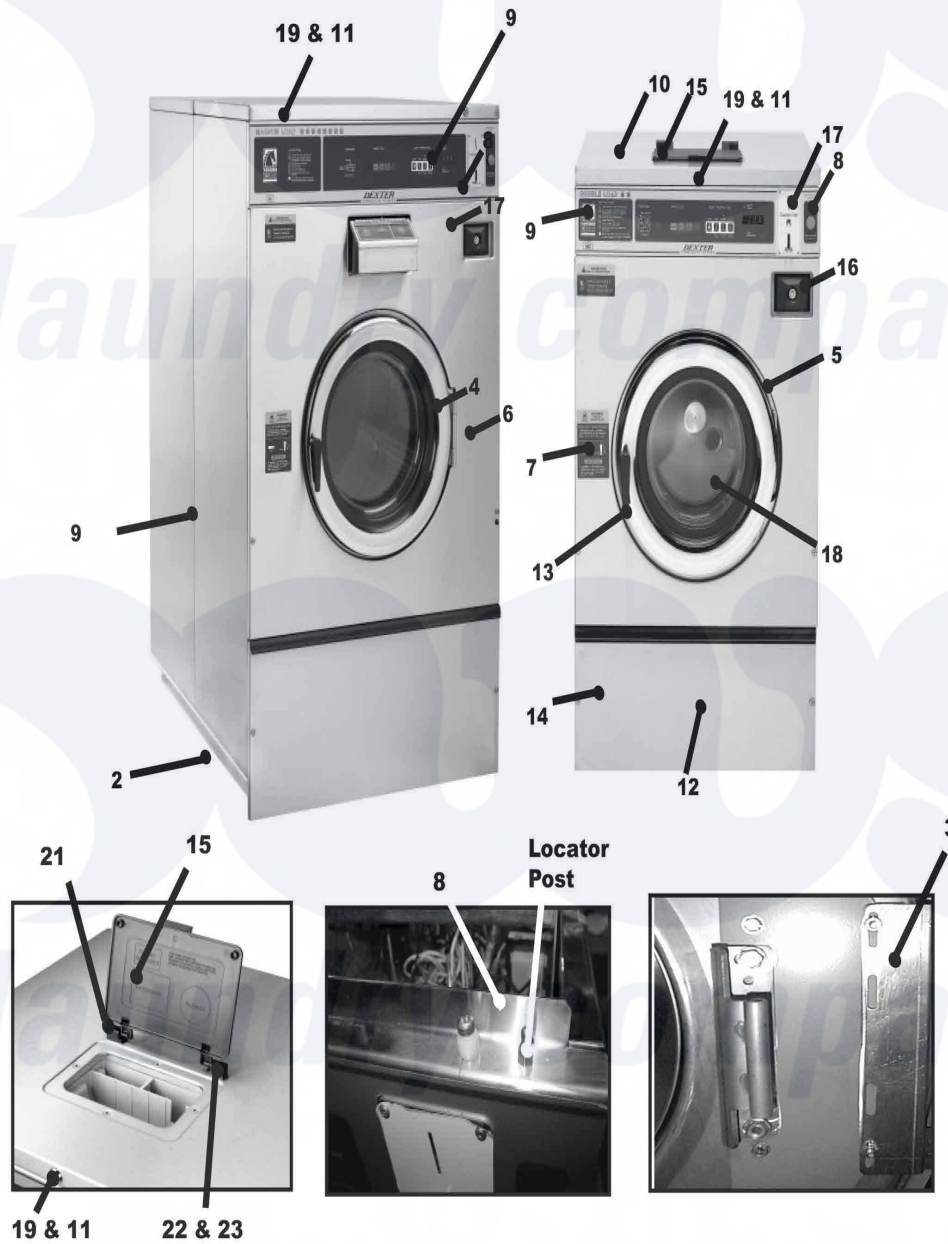

Dexter WCAD25KCS-12 (T-400) Cabinet And Front Panel Group

Dexter [Commercial Dexter WCAD25KCS-12 \(T-400\) Washer Parts](#) Parts Diagram Cabinet And Front Panel Group
 Click on the part number to view part

| Item | Original Part Number | Replaced By | Status | Part Description |
|------|------------------------------|-------------------------------|--------|---|
| 1 | 9454-656-001 | 9454-829-001 | | Panel, Side (Left or Right) - stainless |
| 2 | 9545-018-013 | | | Screw, (Side Panel to Base) |
| " | 8640-414-006 | | | Nut, Hex 1/4-20 UNC |
| 3 | 9029-066-001 | | | Bracket, Side Panel under front panel |
| * | 8640-413-002 | | | Nut, Hinge to Door |
| " | 9545-008-024 | | | Screw HX Head Tapping (Mounts bracket housing to dryer) |
| 4 | 9454-659-001 | | | Panel Assy, Front |
| * | 9452-725-001 | | | Stop Button Mounting Plate |
| 5 | 9059-063-002 | 9059-063-002P | | Edge protector |