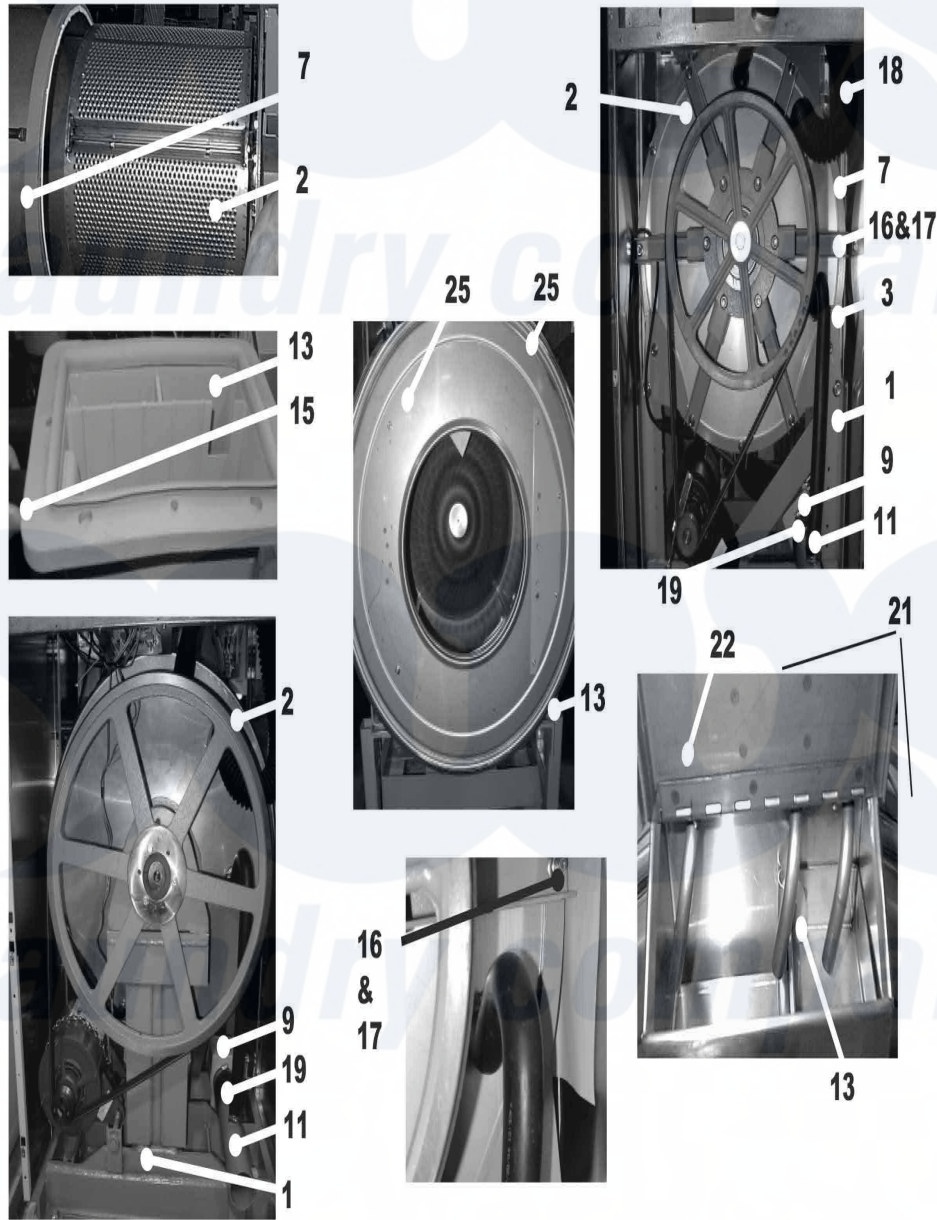

Dexter WCAD25KCS-12 (T-400) Chassis and Drain

Dexter [Commercial Dexter WCAD25KCS-12 \(T-400\) Washer Parts](#) Parts Diagram Chassis and Drain
 Click on the part number to view part

Item	Original Part Number	Replaced By	Status	Part Description
1	9945-087-002		Not Available	Base Assy,Frame
2	9930-145-001		Not Available	Outer Tub Assy
--	9869-016-001	9869-016-001P		Tub & Cylinder
7	9950-041-004		Not Available	Ring Assy.Clamp Tub Mtg.- Rear
--	8641-581-018			Washer
"	9545-030-002			Screw Tube (Bracket to Base 1/4Bx3/4)
11	9915-119-002			Tube Assy, Drain
--	9242-456-001			Hose, Tub to Drain Valve
8	8641-582-018			Lockwasher
"	8640-425-001			Nut, Hex 5/8-11
9	9379-187-004			Valve, Drain (includes #2 thru #11)

10	9029-005-001		Bracket, Drain Valve
--	9545-008-026		Screw, Vault Mtg
19	9242-457-001		Hose, Drain Valve to Tube
--	8654-117-014		Clamp, Hose to Vacuum Breaker
"	9552-038-001		Shim, Support Assembly (thin)
18	9242-458-002		Hose, Vacuum Brkr. to Tub
13	9122-105-004	Not Available	Dispenser Soap
15	9206-416-001		Gasket, Dispenser
--	8640-399-007		Nut Spring SS
"	9242-450-002		Hose, Dispenser to Tub
"	8654-117-008		Clamp, Hose Vent
14	9732-137-002		Back Assy, Tub 2 piece
16	9545-029-002		Bolt, 7/16" x 2" Tub Back to Tub
17	8640-416-005		Nut, Flange Lock