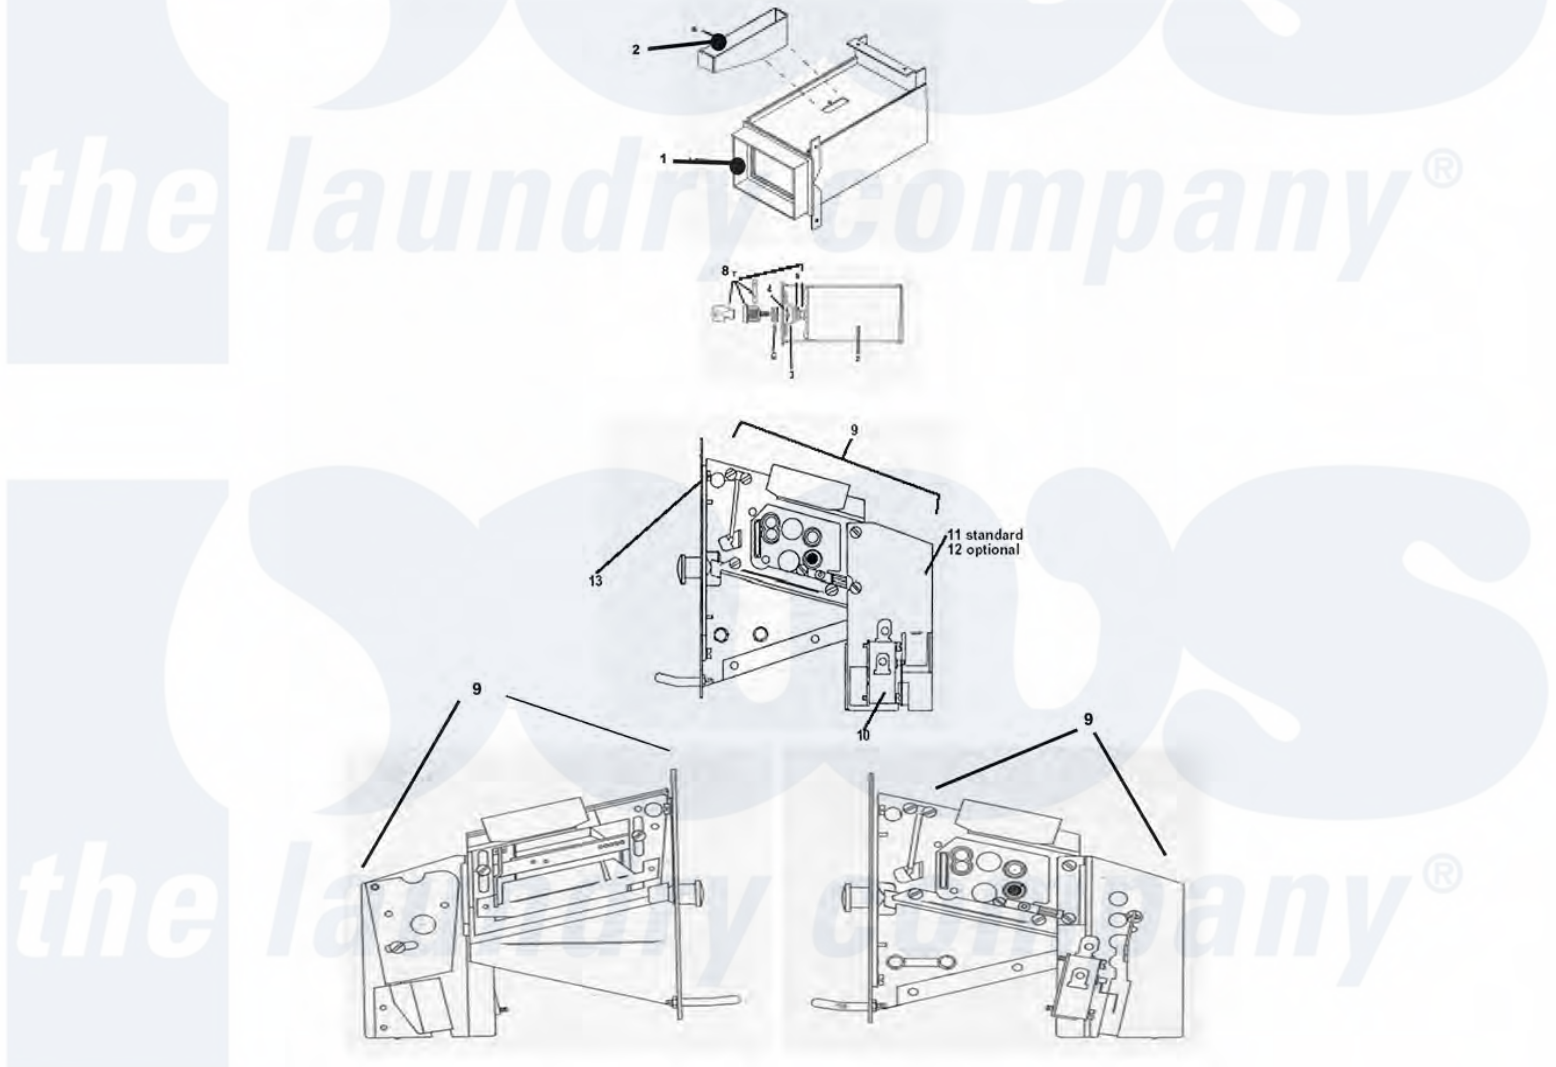

Dexter WCAD25KCS-12 (T-400) Coin Handling Group

Parts Data

122

Dexter [Commercial Dexter WCAD25KCS-12 \(T-400\) Washer Parts](#) Parts Diagram Coin Handling Group
 Click on the part number to view part

Item	Original Part Number	Replaced By	Status	Part Description
1	9942-033-002			Vault, Assy
"	9545-008-026			Screw, Vault Mtg
"	9545-008-031			Screw
2	9119-031-001			Coin Chute Assy.
"	9545-008-001			Screw 10-32 x 1/4
8	9732-122-001	9807-099-001		Box Assembly Coin Vault ESD W/lock & Key Chrome
3	9349-033-001			Latch, Coin Box
4	8641-569-002			Washer, Wave
5	8641-583-001			Washer, Keeper
6	8641-581-008			Washer, Spacer- Thick
"	8641-581-010			Washer, Spacer- Thin

7	8650-012-002	Lock, Coin Box (w/key not included with 9732-122-001)
11	9119-025-002	Acceptor Chute Ass'y w/o penny ejector
--	9545-020-004	Screw, Acceptor Mtg
"	8640-424-002	Nut
10	9732-126-001	Switch (for coin acceptor with extra actuator)
12	9119-025-001	OPTIONAL Acceptor Chute W/ penny rejector
13	9486-133-001	Button Coin Return Retainer
9	9021-001-010	Acceptor, Coin