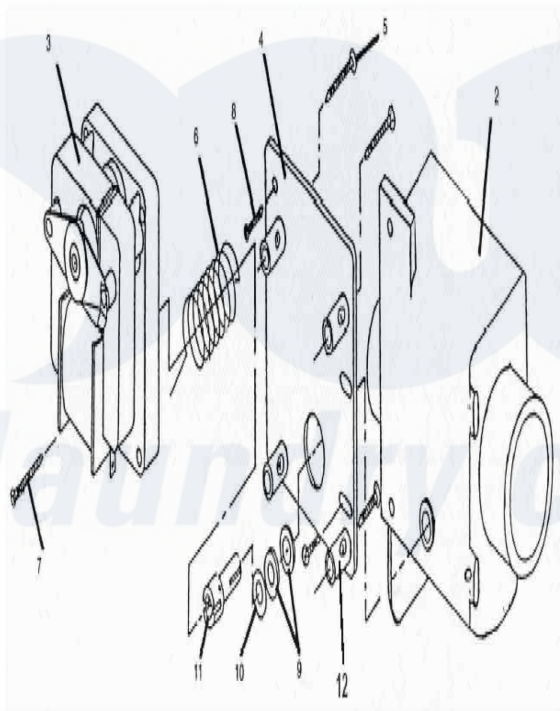

Dexter WCAD25KCS-12 (T-400) Drain Valve

Dexter [Commercial Dexter WCAD25KCS-12 \(T-400\) Washer Parts](#) Parts Diagram Drain Valve
 Click on the part number to view part

Item	Original Part Number	Replaced By	Status	Part Description
--	9379-187-004			Valve, Drain (includes #2 thru #11)
2	9064-070-001			Body, Valve (w/ball)
3	9914-137-011			Motor & Gear Train (complete)
4	9452-538-001			Plate, Motor Mtg
5	8639-994-001			Screw
6	9534-339-001			Spring, Drive
7	9545-054-001			Screw
8	9545-054-002		Not Available	Screw
9	9532-134-001			Seal, V Packer
10	8641-584-001			Washer
11	9451-196-001			Pin, Main Drive

12	9538-149-001		Plate (spacers needed for replacement motor mtg. plate)
13	9089-036-004	Not Available	Stator and Coil Assembly
--	9379-187-001	Not Available	Valve Drain before Serial # 482181
"	9914-137-001	9914-137-011	Motor & Gear Train (complete)