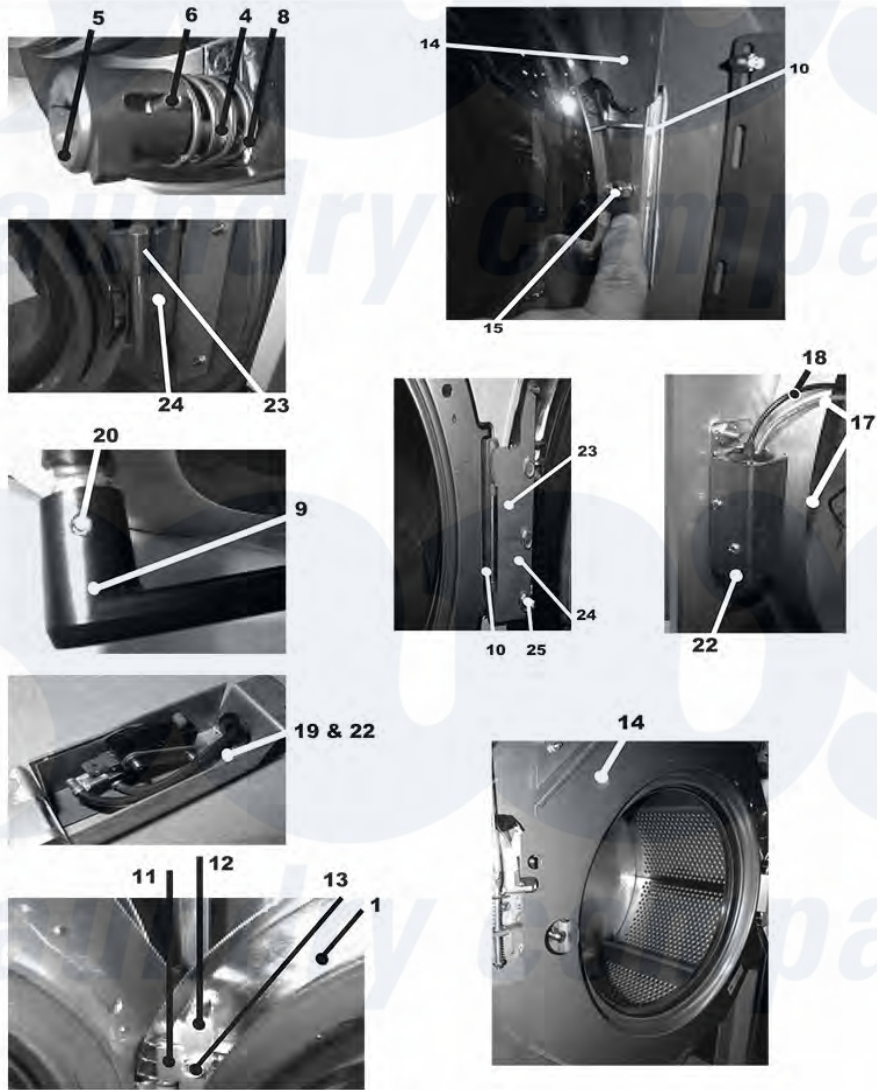

# Dexter WCAD25KCS-12 (T-400) Loading Door

## Parts Data

106

[Dexter Commercial Dexter WCAD25KCS-12 \(T-400\) Washer Parts](#) Parts Diagram Loading Door  
 Click on the part number to view part

Item	Original Part Number	Replaced By	Status	Part Description
--	9960-274-002	<a href="#">9960-274-002P</a>		Door Assy.
1	<a href="#">9487-265-001</a>			Loading Door, Ring
2	<a href="#">9206-419-001</a>			Gasket, Loading Door
3	<a href="#">9635-016-001</a>			Window, Loading Door
--	9913-134-003	<a href="#">9913-134-003P</a>		Shaft assy.
4	<a href="#">9537-195-002</a>			Shaft, Door Locking
5	<a href="#">9095-040-002</a>			Cam, Locking
6	<a href="#">9451-181-005</a>			Pin, Groove (1 1/4)
7	<a href="#">9451-181-004</a>			Pin, Dowel
8	<a href="#">9534-360-002</a>			Spring, Lock Cam
9	<a href="#">9244-080-003</a>			Handle, Door