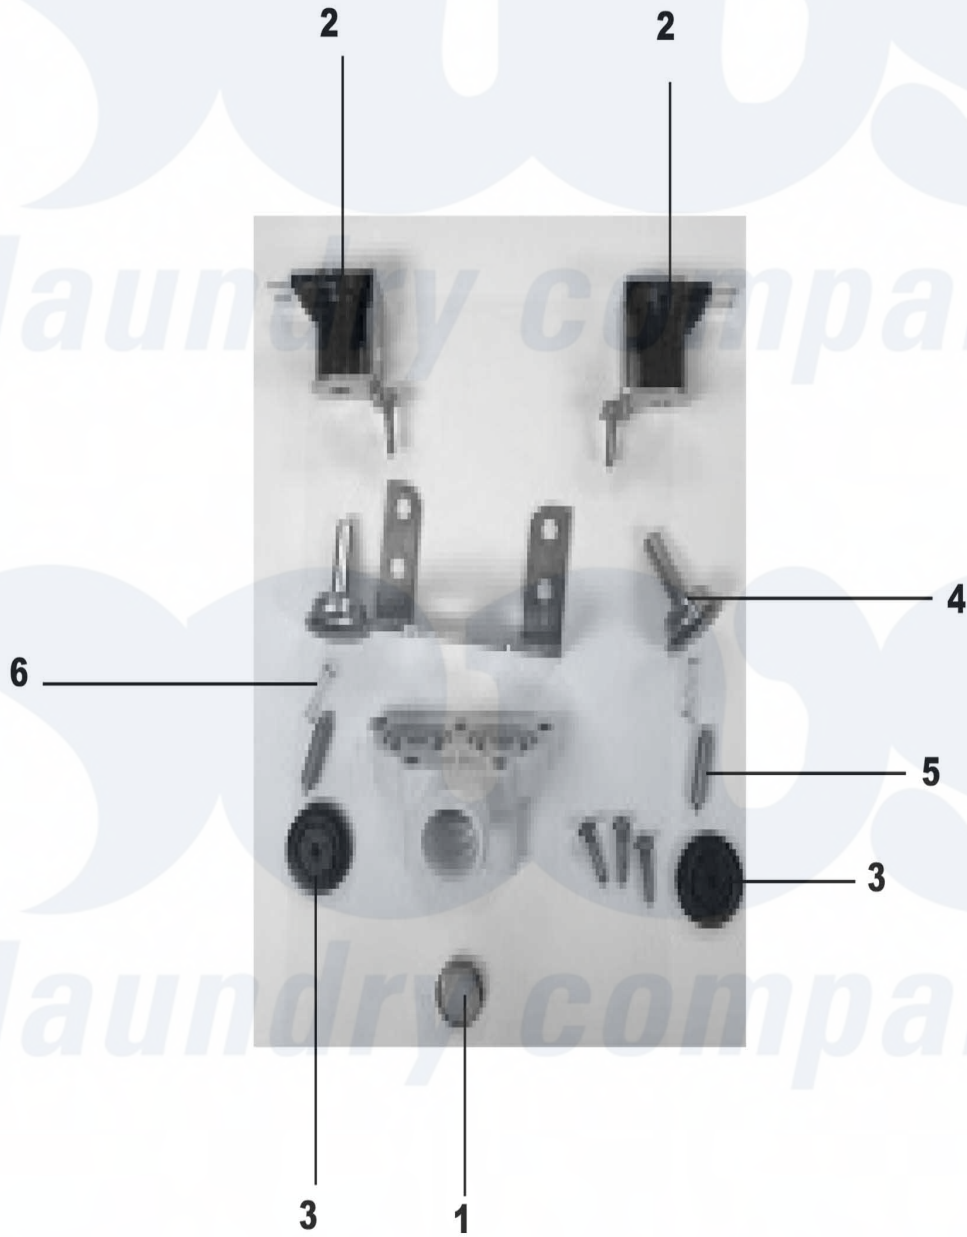

Dexter WCAD25KCS-12 (T-400) Water Inlet Valve Breakdown

[Dexter Commercial Dexter WCAD25KCS-12 \(T-400\) Washer Parts](#) Parts Diagram Water Inlet Valve Breakdown
 Click on the part number to view part

Item	Original Part Number	Replaced By	Status	Part Description
*	9379-183-003			Valve, Water Inlet (dual outlet) (see Water Inlet Valve Breakdown for individual parts)
1	9555-056-001			Screen, Inlet end of valve
2	9089-017-001			Coil Assy., 120 V
3	9118-049-001			Diaphragm
4	9211-021-002			Guide, Solenoid
5	9015-008-001			Armature
6	9534-298-001			Spring, Armature