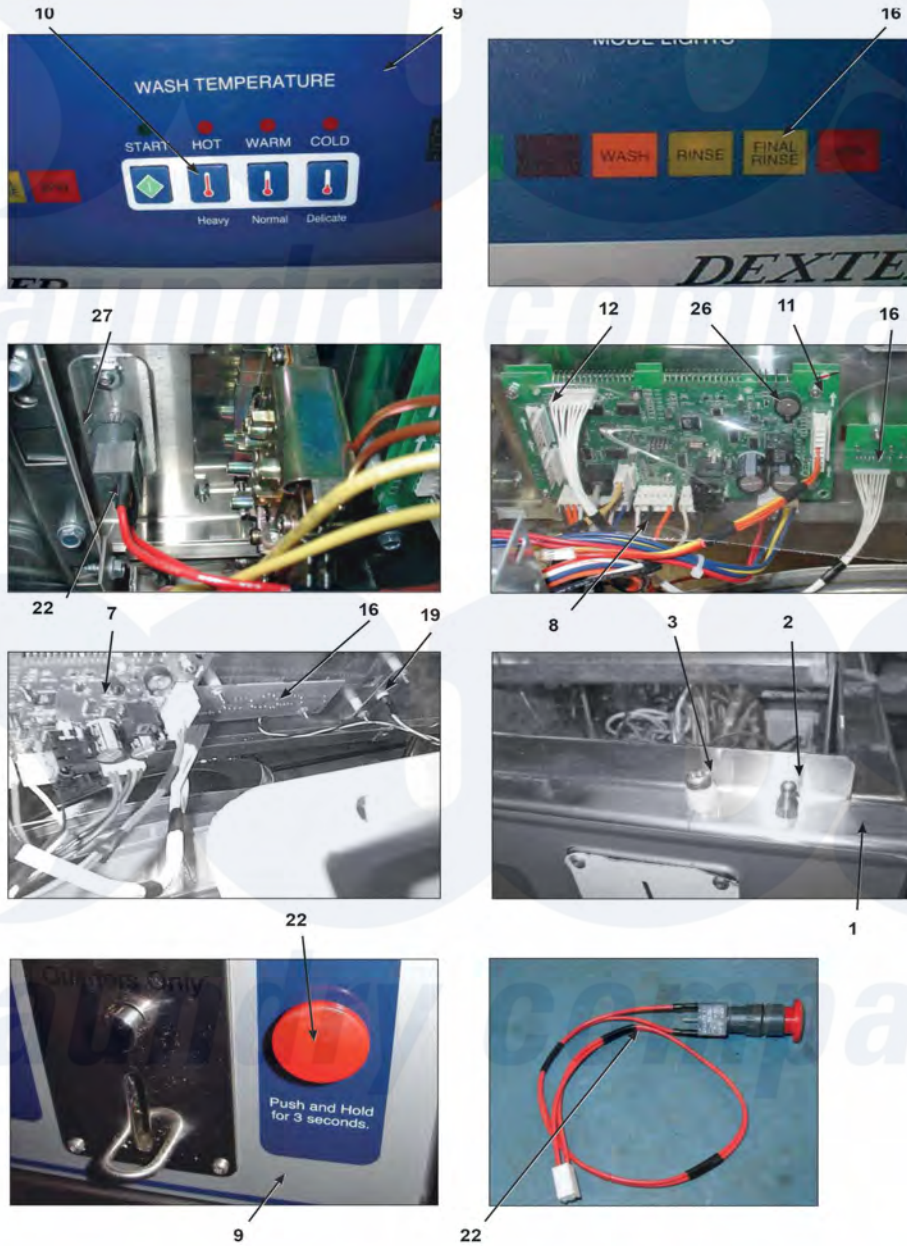

Dexter WCAD30KCS-12SZ (T-450) Control Panel Parts

Dexter Commercial Dexter WCAD30KCS-12SZ (T-450) Washer Parts Parts Diagram Control Panel Parts
 Click on the part number to view part

Item	Original Part Number	Replaced By	Status	Part Description
1	9989-523-001			Panel, Control (Mounts Name-plate)
*	9545-008-026			Screw, Vault Mtg
2	9467-024-001			Post Locator Top
*	8640-411-003			Nut, Switch Locking
3	9355-001-001			Locator Panel
*	9545-008-023			Screw, Guide
"	9538-178-001			Spacer Pushbutton (Micro)
"	9486-150-001			Retainer Pushbutton (Micro)
"	8640-424-002			Nut
10	9035-060-003			Pushbutton Control (coin)
7	9473-009-002	9473-009-003		A series control

11	9538-157-018	Spacer Plastic #6x9/16
"	8640-411-002	NUT-ELASTICSTOP,#6-32
12	9627-797-001	Wiring Harness LED PCB
8	9627-791-003	Wiring Harness doorlock safety switch
16	9473-005-001	PCB assembly Mode lights
*	9538-157-018	Spacer Plastic #6x9/16
"	8640-411-003	Nut, Switch Locking
19	9794-001-001	Wiring Harness
*	9538-157-018	Spacer Plastic #6x9/16
"	8640-411-003	Nut, Switch Locking
9	9412-159-001	Nameplate Decal, Control Panel (Blue)
"	9412-166-001	Nameplate Decal, Control Panel (Black)
22	9732-223-001	Switch Assembly Emergency Stop (includes wire harness)
*	9538-157-020	Spacer Plastic #8x5/16 E-Stop
"	8640-412-005	NUT-HEXKEPS,#8-32
"	9892-014-001	Actuator Assembly (Includes 1-10, Rod NOT included)
"	8640-412-005	NUT-HEXKEPS,#8-32