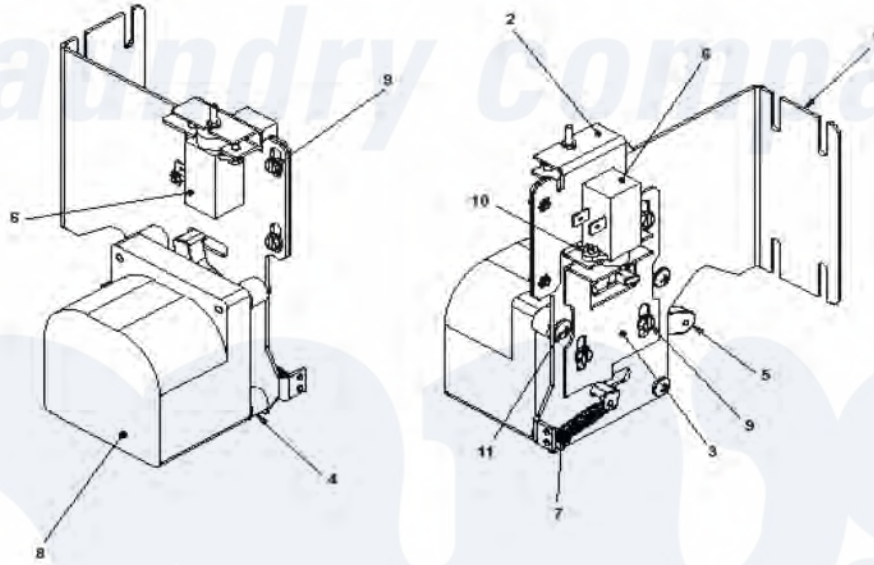

Dexter WCAD30KCS-12SZ (T-450) Gear Motor Door Lock Assembly

[Dexter Commercial Dexter WCAD30KCS-12SZ \(T-450\) Washer Parts](#) Parts Diagram Gear Motor Door Lock Assembly
 Click on the part number to view part

| Item | Original Part Number | Replaced By | Status | Part Description |
|------|------------------------------|-------------|---------------|-----------------------------------------------------|
| * | 9892-014-001 | | | Actuator Assembly (Includes 1-10, Rod NOT included) |
| 11 | 9545-012-027 | | | Screw Pnhdcr, 10-32 UNFx0 .75 |
| 10 | 9545-031-011 | | | Screw #6 x 5/16" |
| 9 | 9545-044-003 | | | Screw -Hxwshrhdslsems, 6-32 x 3/16 |
| 8 | 9914-137-011 | | | Motor & Gear Train (complete) |
| 7 | 9534-350-001 | | | Spring - Extension |
| 6 | 9586-001-001 | | | Thermoactuator 120 V |
| 5 | 9001-063-001 | | | Arm - Door Lock |
| 4 | 9538-157-021 | | Not Available | Spacer, Plastic |
| 3 | 9029-204-001 | | Not Available | Bracket Slide Lock |