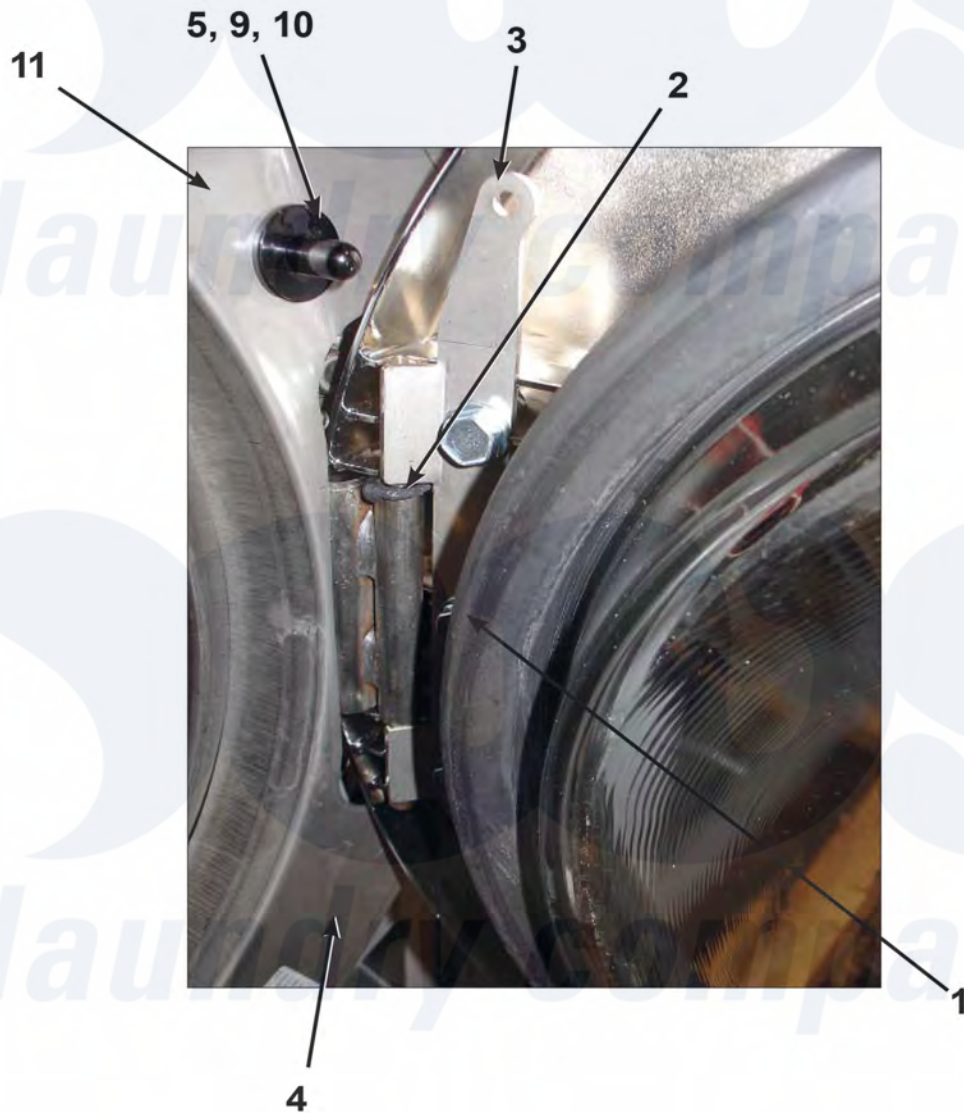

## Dexter WCAD30KCS-12SZ (T-450) Loading Door Hinge

Dexter [Commercial Dexter WCAD30KCS-12SZ \(T-450\) Washer Parts](#) Parts Diagram Loading Door Hinge  
 Click on the part number to view part

Item	Original Part Number	Replaced By	Status	Part Description
1	<a href="#">9955-029-002</a>			Door Hinge Assembly Mounts to Tub Front
2	<a href="#">9781-001-001</a>			Loading Door Hinge Pin
3	<a href="#">9079-122-003</a>			Loading Door Hinge Clamp (No Hinge Switch Pin) (NEW Style)
4	<a href="#">9487-273-001</a>			Masking Ring
5	<a href="#">8220-063-025</a>			Wire Assembly Door Close Switch, Red 17"
9	<a href="#">8220-063-026</a>			Wire Assembly Door Close Switch, BLK 17"
10	<a href="#">9539-492-001</a>			Switch, Door closed Switch (Push Button style)
11	<a href="#">9487-273-001</a>			Masking Ring