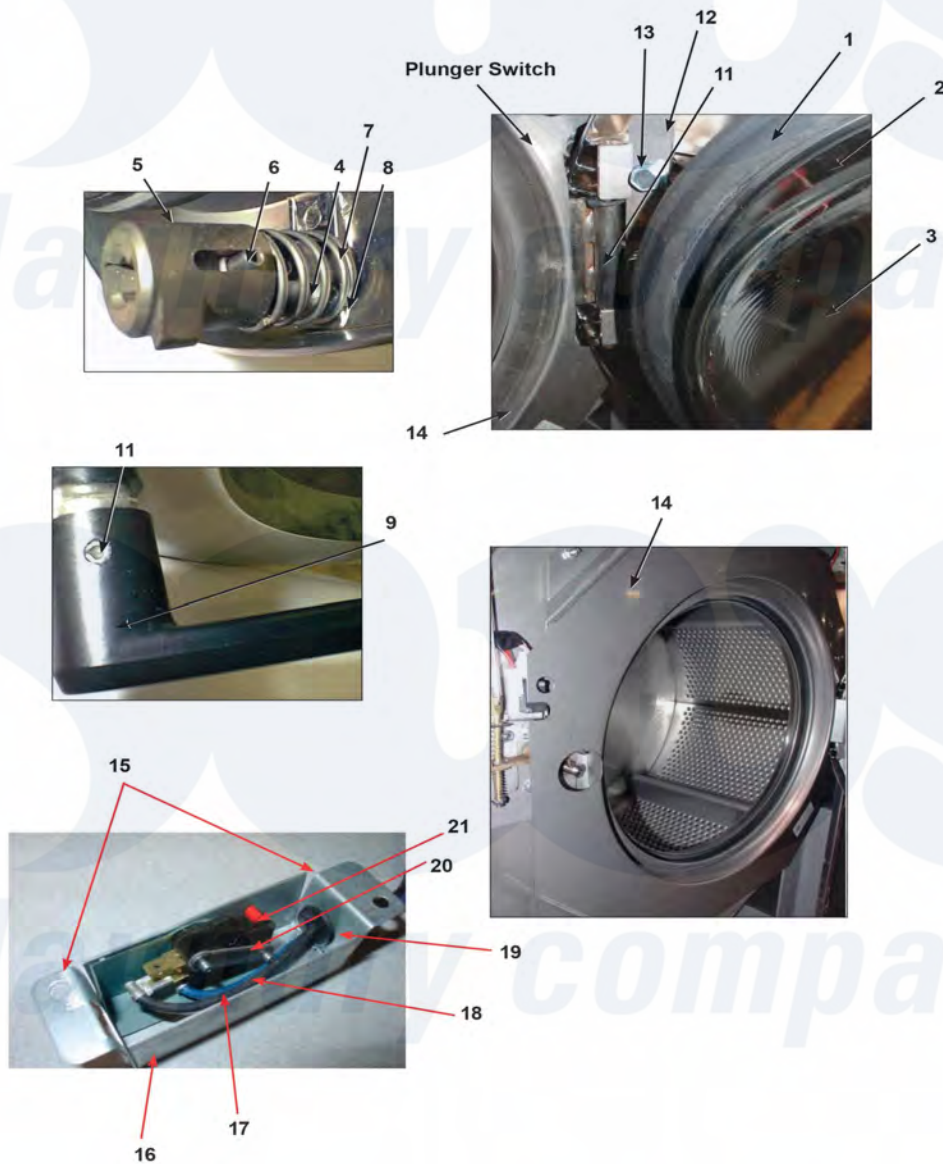

## Dexter WCAD30KCS-12SZ (T-450) Loading Door Parts

Dexter Commercial Dexter WCAD30KCS-12SZ (T-450) Washer Parts Parts Diagram Loading Door Parts  
 Click on the part number to view part

Item	Original Part Number	Replaced By	Status	Part Description
*	9960-274-002	<a href="#">9960-274-002P</a>		Door Assy.
1	<a href="#">9487-265-001</a>			Loading Door, Ring
2	<a href="#">9206-419-001</a>			Gasket, Loading Door
3	<a href="#">9635-016-001</a>			Window, Loading Door
*	9913-134-003	<a href="#">9913-134-003P</a>		Shaft assy.
4	<a href="#">9537-195-002</a>			Shaft, Door Locking
5	<a href="#">9095-040-002</a>			Cam, Locking
6	<a href="#">9451-181-005</a>			Pin, Groove (1 1/4)
7	<a href="#">9451-181-004</a>			Pin, Dowel
	<a href="#">8649-031-002</a>			Retaining Ring (c-clip)
8	<a href="#">9534-360-002</a>			Spring, Lock Cam