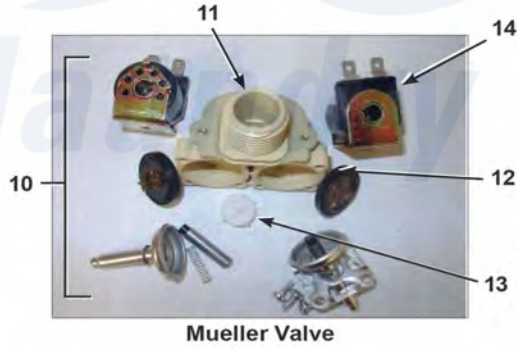

Dexter WCAD30KCS-12SZ (T-450) Water Inlet Valve Breakdown Parts

Dexter [Commercial Dexter WCAD30KCS-12SZ \(T-450\) Washer Parts](#) Parts Diagram Water Inlet Valve Breakdown Parts
 Click on the part number to view part

Item	Original Part Number	Replaced By	Status	Part Description
*	9379-183-003			Valve, Water Inlet (dual outlet) (see Water Inlet Valve Breakdown for individual parts)
1	9555-056-001			Screen, Inlet end of valve
2	9089-017-001			Coil Assy., 120 V
3	9118-049-001			Diaphragm
4	9211-021-002			Guide, Solenoid
5	9015-008-001			Armature
6	9534-298-001			Spring, Armature
10	9379-192-001			Valve Water Inlet (single outlet)
11	9379-192-002			Valve Water Body Complete (no coil)