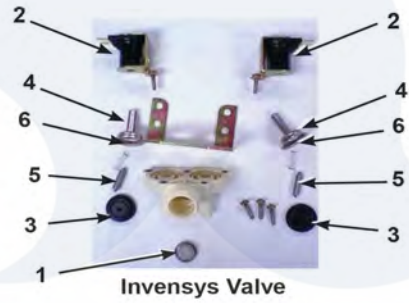

Dexter WCAD30KCS-12SZ (T-450) Water Inlet Valve Breakdown Parts

Dexter [Commercial Dexter WCAD30KCS-12SZ \(T-450\) Washer Parts](#) Parts Diagram Water Inlet Valve Breakdown Parts
 Click on the part number to view part

Item	Original Part Number	Replaced By	Status	Part Description
*	9379-183-003			Valve, Water Inlet (dual outlet) (see Water Inlet Valve Breakdown for individual parts)
1	9555-056-001			Screen, Inlet end of valve
2	9089-017-001			Coil Assy., 120 V
3	9118-049-001			Diaphragm
4	9211-021-002			Guide, Solenoid
5	9015-008-001			Armature
6	9534-298-001			Spring, Armature
10	9379-192-001			Valve Water Inlet (single outlet)
11	9379-192-002			Valve Water Body Complete (no coil)