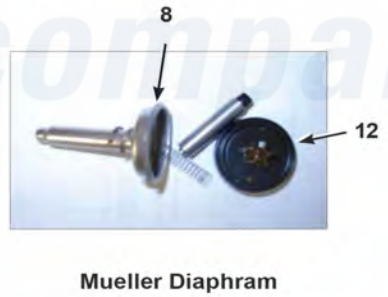

Dexter WCAD30KCS-12SZ (T-450) Water Inlet Valve Breakdown Parts

Dexter [Commercial Dexter WCAD30KCS-12SZ \(T-450\) Washer Parts](#) Parts Diagram Water Inlet Valve Breakdown Parts
 Click on the part number to view part

Item	Original Part Number	Replaced By	Status	Part Description
*	9379-183-003			Valve, Water Inlet (dual outlet) (see Water Inlet Valve Breakdown for individual parts)
1	9555-056-001			Screen, Inlet end of valve
2	9089-017-001			Coil Assy., 120 V
3	9118-049-001			Diaphragm
4	9211-021-002			Guide, Solenoid
5	9015-008-001			Armature
6	9534-298-001			Spring, Armature
10	9379-192-001			Valve Water Inlet (single outlet)
11	9379-192-002			Valve Water Body Complete (no coil)