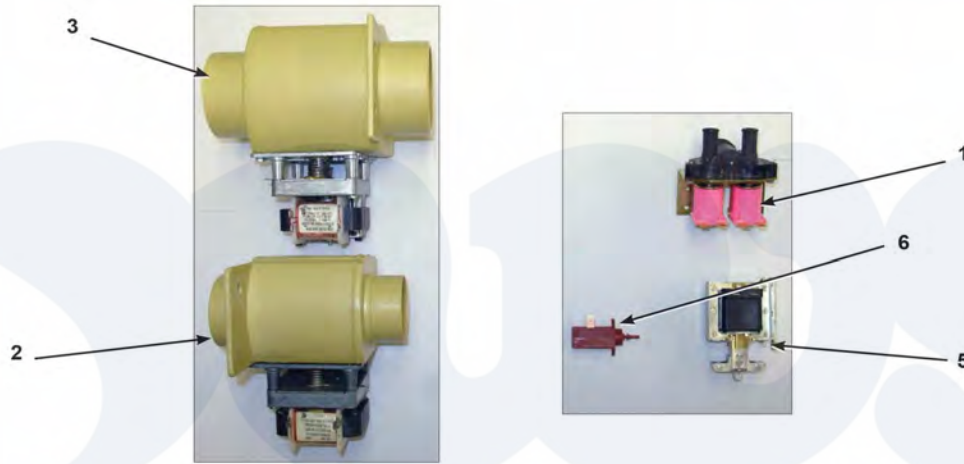

Dexter WCAD30KCS-12SZ (T-450) Water Valve, Drain Valve and Door Locking

Dexter [Commercial Dexter WCAD30KCS-12SZ \(T-450\) Washer Parts](#) Parts Diagram Water Valve, Drain Valve and Door Locking

[Click on the part number to view part](#)

Item	Original Part Number	Replaced By	Status	Part Description
1	9379-183-007			Water Valve (59 models)
3	9379-187-003			Drain Valve 3/4 inch (59 models)
*	9452-747-001		Not Available	Filter Mounting Plate (59 models)
"	9506-419-001		Not Available	Wiring Label , Schematic (59 models)
"	9506-420-001		Not Available	Wiring Label , Diagram (59 models)
5	9536-082-001			Solenoid, Door Lock (59 models)
*	9545-008-027			Screw-HxwsrhdsLtd, #10-32 Ttx 1/2
"	9545-010-006			Screw #8-32 X3/8 (59 models)
"	9545-045-001			Screw, Electrode Mtg

"	9558-027-001	Not Available	Strip , Terminal Marker
6	9586-001-003		Thermoactuator, 24V (59 models)
*	9627-865-002	Not Available	Wiring Harness, Power Terminal Block (59 models)
"	9857-151-016	Not Available	Controls Assembly - Trough, (59 models)
"	9922-011-005	Not Available	Door Lock Solenoid Assembly (59 models)
"	9982-349-001	Not Available	Filter Mounting Plate Assembly (59 models)
"	8640-413-002		Nut, Hinge to Door
"	9183-040-001	Not Available	EMI Filter 1 ph, 20 Amp (59 models)