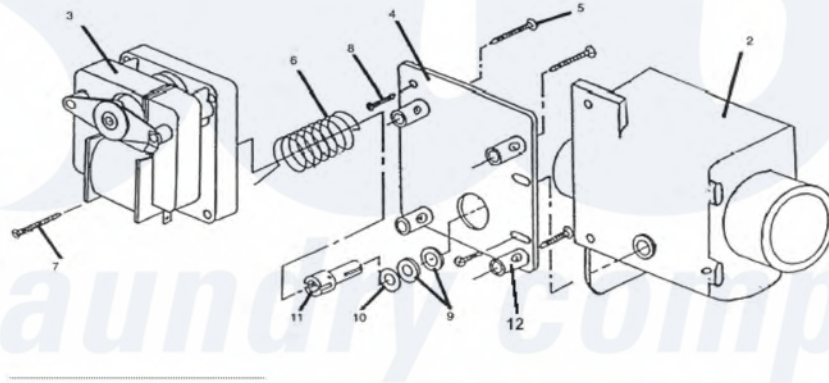

Dexter WCAD40KCS-12 (T-600) Drain Valve Group Parts

Dexter [Commercial Dexter WCAD40KCS-12 \(T-600\) Washer Parts](#) Parts Diagram Drain Valve Group Parts
 Click on the part number to view part

Item	Original Part Number	Replaced By	Status	Part Description
1	9379-187-004			Valve, Drain (includes #2 thru #11)
2	9064-070-001			Body, Valve (w/ball)
3	9914-137-011			Motor & Gear Train (complete)
4	9452-538-001			Plate, Motor Mtg
5	8639-994-001			Screw
6	9534-339-001			Spring, Drive
7	9545-054-001			Screw
8	9545-054-002		Not Available	Screw
9	9532-134-001			Seal, V Packer
10	8641-584-001			Washer
11	9451-196-001			Pin, Main Drive

12 [9538-149-001](#)

Plate (spacers needed for replacement motor mtg. plate)

13 9089-036-004

Not Available

Stator and Coil Assembly

* 9379-187-001

Not Available

Valve Drain before Serial # 482181