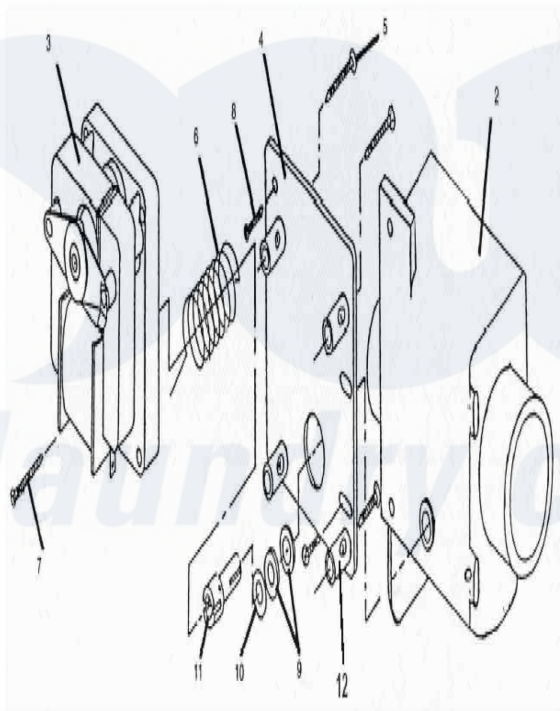

Dexter WCAD40KCS-12 (T-600) Drain Valve

Dexter [Commercial Dexter WCAD40KCS-12 \(T-600\) Washer Parts](#) Parts Diagram Drain Valve
 Click on the part number to view part

Item	Original Part Number	Replaced By	Status	Part Description
--	9379-187-004			Valve, Drain (includes #2 thru #11)
2	9064-070-001			Body, Valve (w/ball)
3	9914-137-011			Motor & Gear Train (complete)
4	9452-538-001			Plate, Motor Mtg
5	8639-994-001			Screw
6	9534-339-001			Spring, Drive
7	9545-054-001			Screw
8	9545-054-002		Not Available	Screw
9	9532-134-001			Seal, V Packer
10	8641-584-001			Washer
11	9451-196-001			Pin, Main Drive

12	9538-149-001		Plate (spacers needed for replacement motor mtg. plate)
13	9089-036-004	Not Available	Stator and Coil Assembly
--	9379-187-001	Not Available	Valve Drain before Serial # 482181
"	9914-137-001	9914-137-011	Motor & Gear Train (complete)