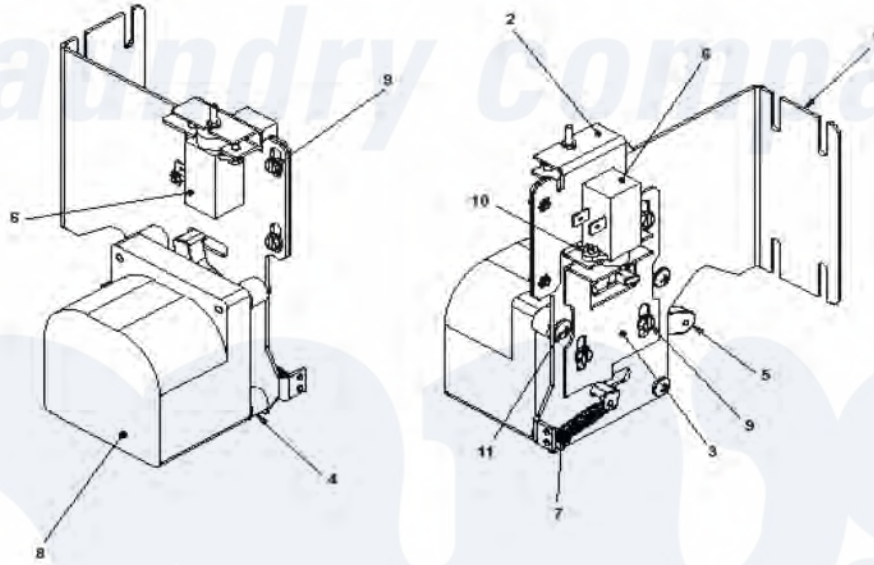

Dexter WCAD40KCS-12 (T-600) Gear Motor Door Lock Assembly

Dexter Commercial Dexter WCAD40KCS-12 (T-600) Washer Parts Parts Diagram Gear Motor Door Lock Assembly
 Click on the part number to view part

Item	Original Part Number	Replaced By	Status	Part Description
*	9892-014-001			Actuator Assembly (Includes 1-10, Rod NOT included)
11	9545-012-027			Screw Pnhdcr, 10-32 UNFx0.75
10	9545-031-011			Screw #6 x 5/16"
9	9545-044-003			Screw -Hxwshrhdslsems, 6-32 x 3/16
8	9914-137-011			Motor & Gear Train (complete)
7	9534-350-001			Spring - Extension
6	9586-001-001			Thermoactuator 120 V
5	9001-063-001			Arm - Door Lock
4	9538-157-021		Not Available	Spacer, Plastic
3	9029-204-001		Not Available	Bracket Slide Lock

2	9985-189-001	Not Available	Bracket Assy, Slide - Unlock
1	9985-190-001	Not Available	Bracket Assy, Slide Lock Actuator
*	9497-225-010		Rod, Door Lock

Woods
the laundry company®

Woods
the laundry company®