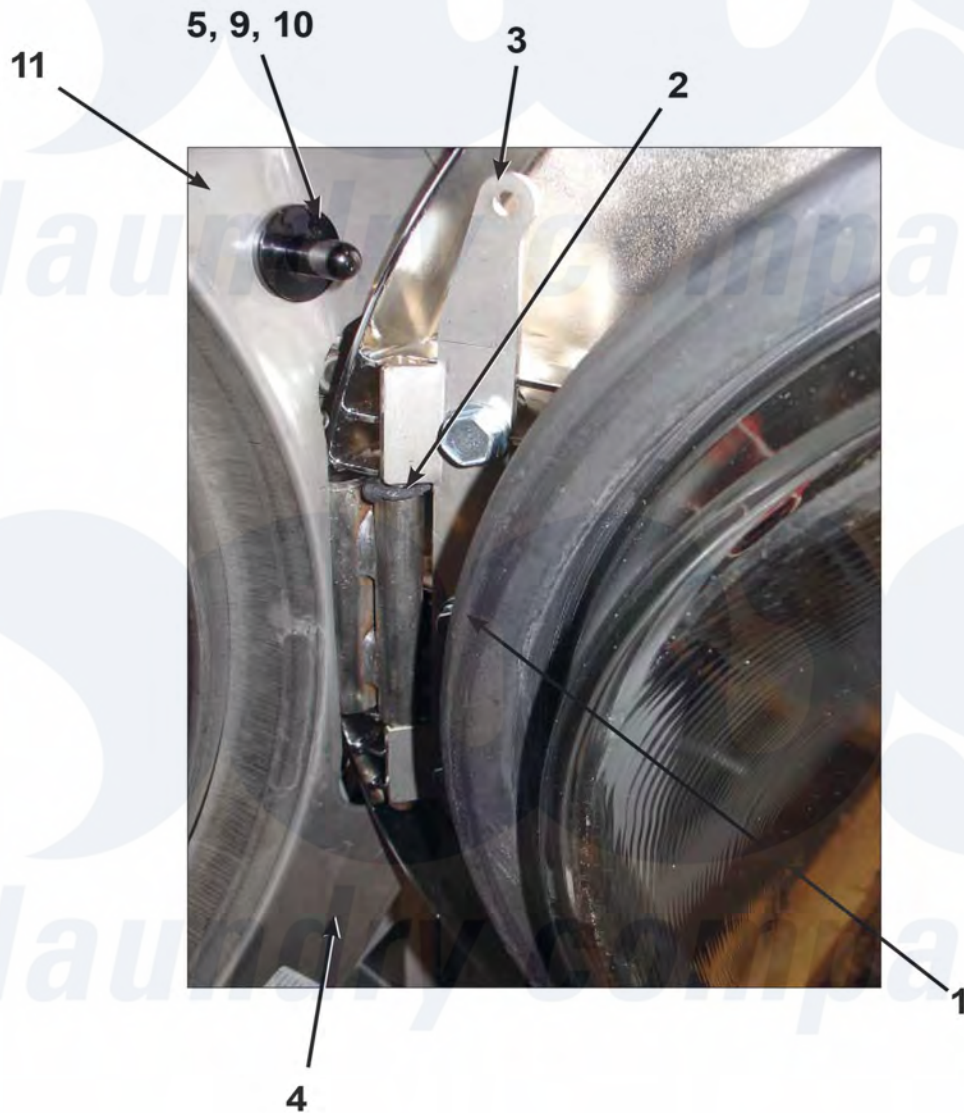

Dexter WCAD40KCS-12 (T-600) Loading Door Hinge

Dexter [Commercial Dexter WCAD40KCS-12 \(T-600\) Washer Parts](#) Parts Diagram Loading Door Hinge
 Click on the part number to view part

Item	Original Part Number	Replaced By	Status	Part Description
1	9955-029-002			Door Hinge Assembly Mounts to Tub Front
2	9781-001-001			Loading Door Hinge Pin
3	9079-122-003			Loading Door Hinge Clamp (No Hinge Switch Pin) (NEW Style)
4	9487-273-001			Masking Ring
5	8220-063-025			Wire Assembly Door Close Switch, Red 17"
9	8220-063-026			Wire Assembly Door Close Switch, BLK 17"
10	9539-492-001			Switch, Door closed Switch (Push Button style)
11	9487-273-001			Masking Ring