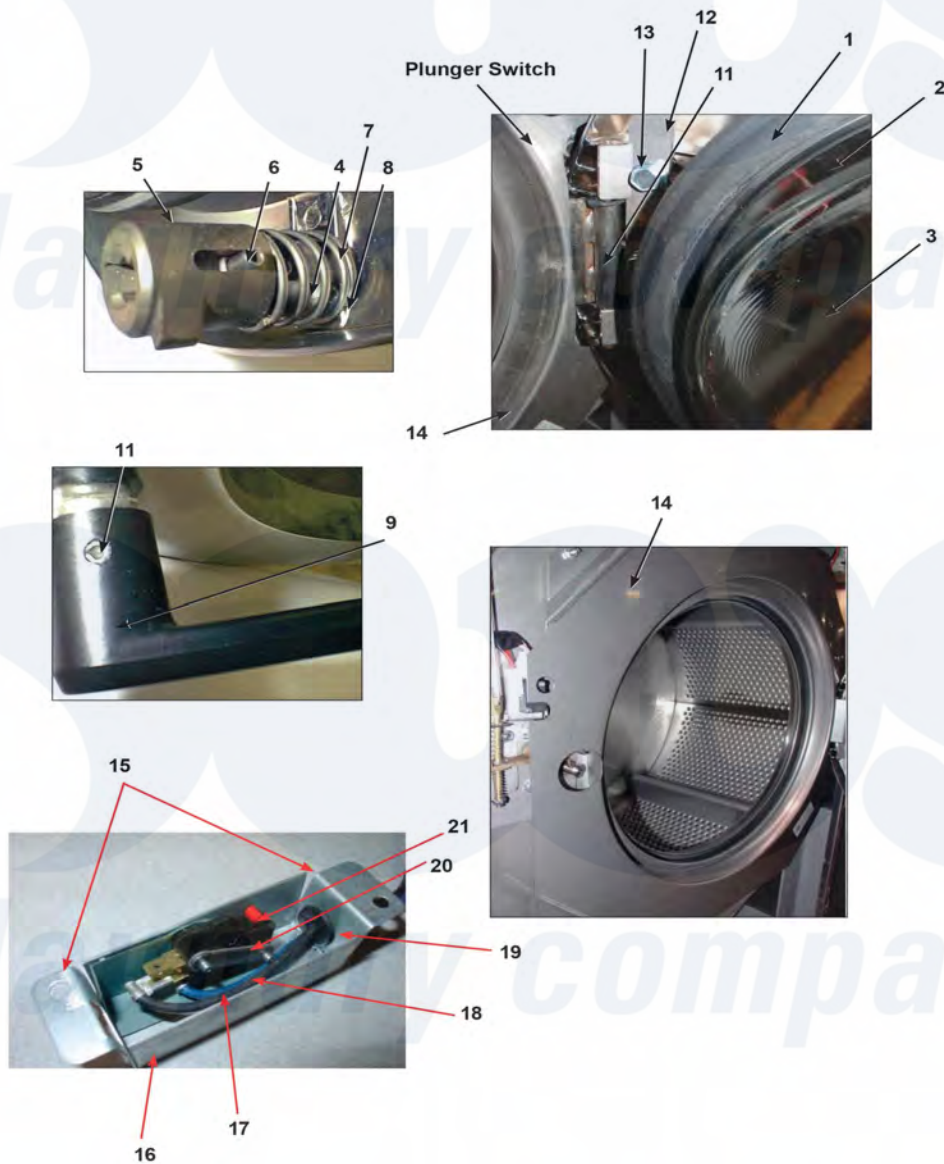

## Dexter WCAD40KCS-12 (T-600) Loading Door Parts

Dexter Commercial Dexter WCAD40KCS-12 (T-600) Washer Parts Parts Diagram Loading Door Parts  
 Click on the part number to view part

Item	Original Part Number	Replaced By	Status	Part Description
*	9960-274-002	<a href="#">9960-274-002P</a>		Door Assy.
1	<a href="#">9487-265-001</a>			Loading Door, Ring
2	<a href="#">9206-419-001</a>			Gasket, Loading Door
3	<a href="#">9635-016-001</a>			Window, Loading Door
*	9913-134-003	<a href="#">9913-134-003P</a>		Shaft assy.
4	<a href="#">9537-195-002</a>			Shaft, Door Locking
5	<a href="#">9095-040-002</a>			Cam, Locking
6	<a href="#">9451-181-005</a>			Pin, Groove (1 1/4)
7	<a href="#">9451-181-004</a>			Pin, Dowel
	<a href="#">8649-031-002</a>			Retaining Ring (c-clip)
8	<a href="#">9534-360-002</a>			Spring, Lock Cam