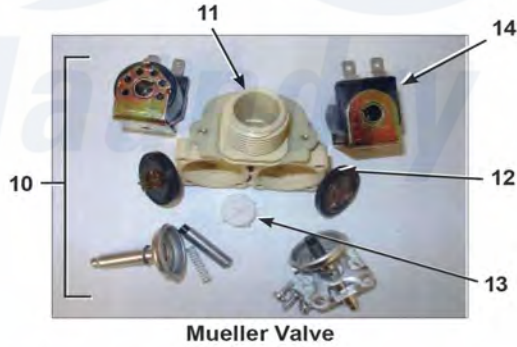

Dexter WCAD40KCS-12 (T-600) Water Inlet Valve Breakdown Parts

Dexter [Commercial Dexter WCAD40KCS-12 \(T-600\) Washer Parts](#) Parts Diagram Water Inlet Valve Breakdown Parts
 Click on the part number to view part

Item	Original Part Number	Replaced By	Status	Part Description
*	9379-183-003			Valve, Water Inlet (dual outlet) (see Water Inlet Valve Breakdown for individual parts)
1	9555-056-001			Screen, Inlet end of valve
2	9089-017-001			Coil Assy., 120 V
3	9118-049-001			Diaphragm
4	9211-021-002			Guide, Solenoid
5	9015-008-001			Armature
6	9534-298-001			Spring, Armature
10	9379-192-001			Valve Water Inlet (single outlet)
11	9379-192-002			Valve Water Body Complete (no coil)

12	9118-054-001	Diaphragm Mueller
13	9183-046-001	Filter Mueller
14	9089-051-001	Coil Mueller
16	9785-001-001	Diaphragm Assembly Mueller
*	9379-191-001	Dual Coil Water Valve Elbie
"	9732-195-001	Kit, Elbie water Valve w/bracket