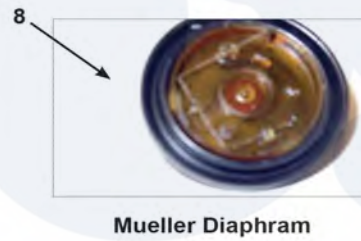

Dexter WCAD40KCS-12 (T-600) Water Inlet Valve Breakdown Parts

Dexter [Commercial Dexter WCAD40KCS-12 \(T-600\) Washer Parts](#) Parts Diagram Water Inlet Valve Breakdown Parts
 Click on the part number to view part

Item	Original Part Number	Replaced By	Status	Part Description
*	9379-183-003			Valve, Water Inlet (dual outlet) (see Water Inlet Valve Breakdown for individual parts)
1	9555-056-001			Screen, Inlet end of valve
2	9089-017-001			Coil Assy., 120 V
3	9118-049-001			Diaphragm
4	9211-021-002			Guide, Solenoid
5	9015-008-001			Armature
6	9534-298-001			Spring, Armature
10	9379-192-001			Valve Water Inlet (single outlet)
11	9379-192-002			Valve Water Body Complete (no coil)