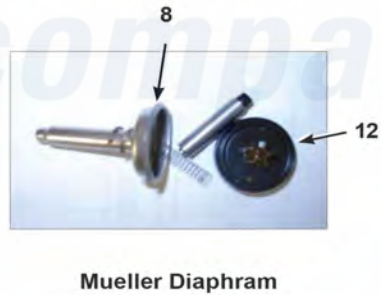

Dexter WCAD40KCS-12 (T-600) Water Inlet Valve Breakdown Parts

Dexter [Commercial Dexter WCAD40KCS-12 \(T-600\) Washer Parts](#) Parts Diagram Water Inlet Valve Breakdown Parts
 Click on the part number to view part

Item	Original Part Number	Replaced By	Status	Part Description
*	9379-183-003			Valve, Water Inlet (dual outlet) (see Water Inlet Valve Breakdown for individual parts)
1	9555-056-001			Screen, Inlet end of valve
2	9089-017-001			Coil Assy., 120 V
3	9118-049-001			Diaphragm
4	9211-021-002			Guide, Solenoid
5	9015-008-001			Armature
6	9534-298-001			Spring, Armature
10	9379-192-001			Valve Water Inlet (single outlet)
11	9379-192-002			Valve Water Body Complete (no coil)