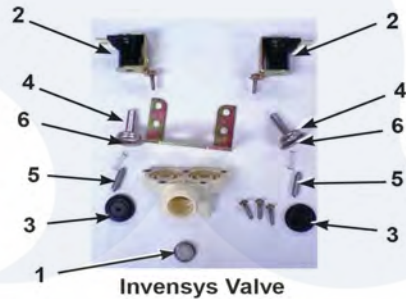

Dexter WCAD40KCS-12 (T-600) Water Inlet Valve Breakdown Parts

Dexter [Commercial Dexter WCAD40KCS-12 \(T-600\) Washer Parts](#) Parts Diagram Water Inlet Valve Breakdown Parts
 Click on the part number to view part

Item	Original Part Number	Replaced By	Status	Part Description
*	9379-183-003			Valve, Water Inlet (dual outlet) (see Water Inlet Valve Breakdown for individual parts)
1	9555-056-001			Screen, Inlet end of valve
2	9089-017-001			Coil Assy., 120 V
3	9118-049-001			Diaphragm
4	9211-021-002			Guide, Solenoid
5	9015-008-001			Armature
6	9534-298-001			Spring, Armature
10	9379-192-001			Valve Water Inlet (single outlet)
11	9379-192-002			Valve Water Body Complete (no coil)