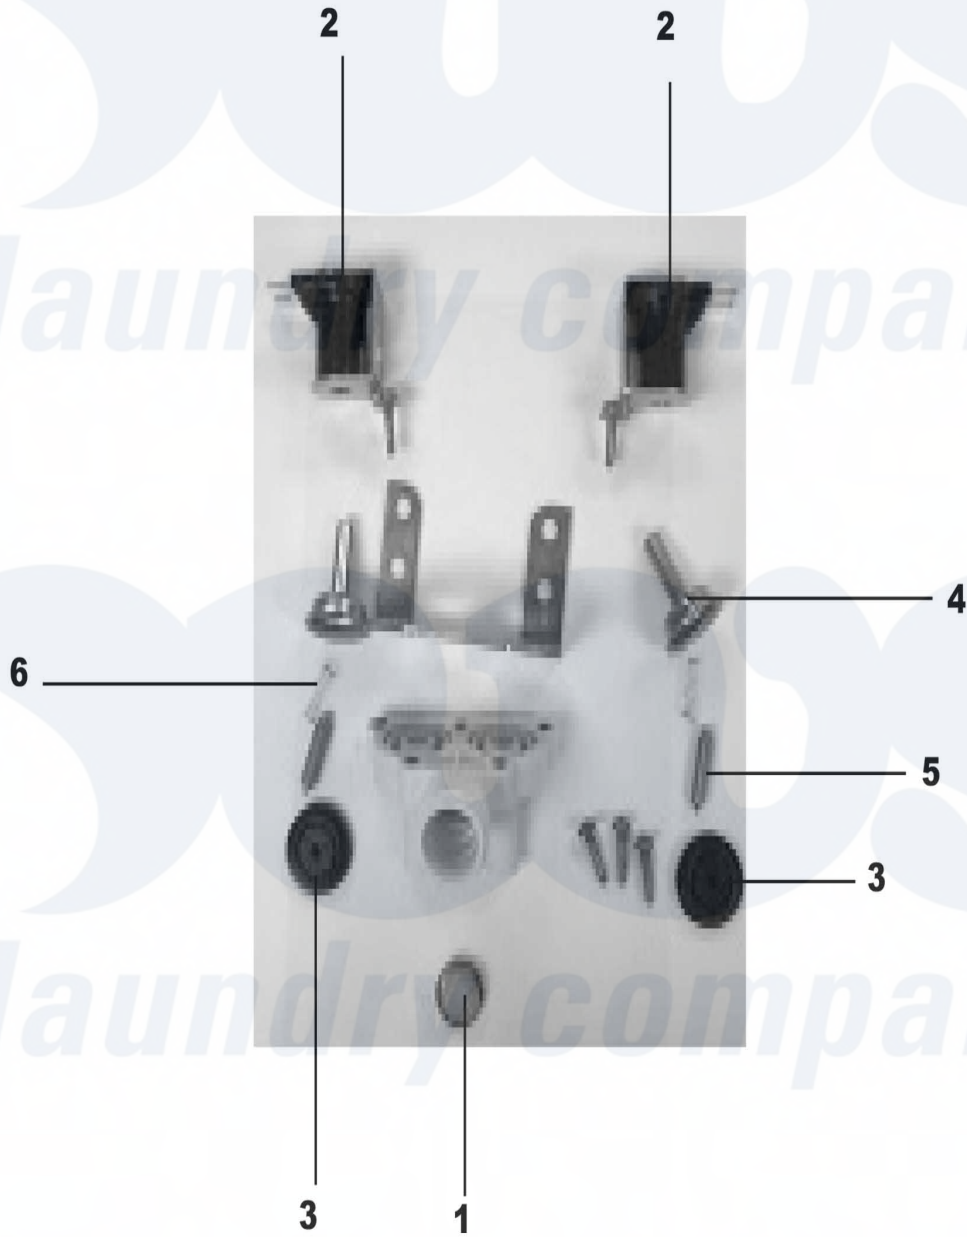

Dexter WCAD40KCS-12 (T-600) Water Inlet Valve Breakdown

[Dexter Commercial Dexter WCAD40KCS-12 \(T-600\) Washer Parts](#) Parts Diagram Water Inlet Valve Breakdown
 Click on the part number to view part

Item	Original Part Number	Replaced By	Status	Part Description
*	9379-183-003			Valve, Water Inlet (dual outlet) (see Water Inlet Valve Breakdown for individual parts)
1	9555-056-001			Screen, Inlet end of valve
2	9089-017-001			Coil Assy., 120 V
3	9118-049-001			Diaphragm
4	9211-021-002			Guide, Solenoid
5	9015-008-001			Armature
6	9534-298-001			Spring, Armature