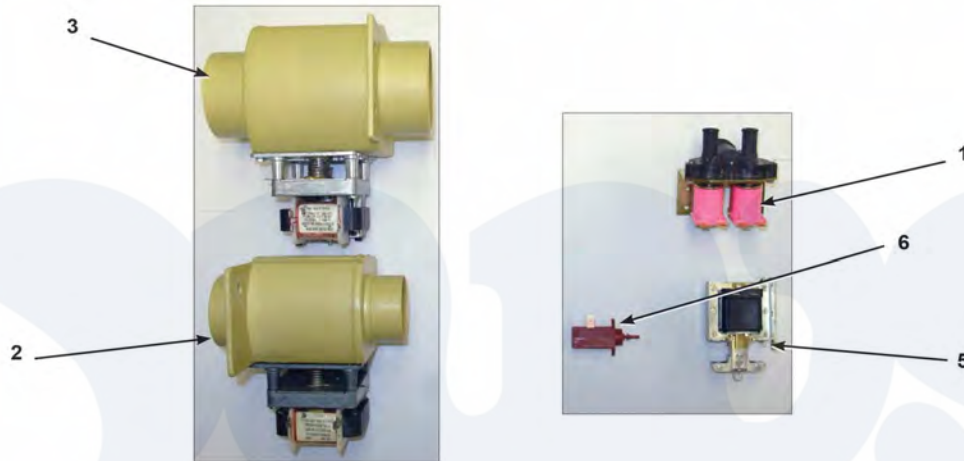

Dexter WCAD40KCS-12 (T-600) Water Valve, Drain Valve and Door Locking

Dexter [Commercial Dexter WCAD40KCS-12 \(T-600\) Washer Parts](#) Parts Diagram Water Valve, Drain Valve and Door Locking

[Click on the part number to view part](#)

Item	Original Part Number	Replaced By	Status	Part Description
1	9379-183-007			Water Valve (59 models)
3	9379-187-003			Drain Valve 3/4 inch (59 models)
*	9452-747-001		Not Available	Filter Mounting Plate (59 models)
"	9506-425-001		Not Available	Wiring Label , Schematic (59 models)
"	9506-426-001		Not Available	Wiring Label , Diagram (59 models)
5	9536-082-001			Solenoid, Door Lock (59 models)
*	9545-008-027			Screw-HxwsrhdsLtd, #10-32 Ttx 1/2
"	9545-010-006			Screw #8-32 X3/8 (59 models)
"	9545-045-001			Screw, Electrode Mtg
"	9558-027-001		Not Available	Strip , Terminal Marker

6	9586-001-003		Thermoactuator, 24V (59 models)
*	9627-865-002	Not Available	Wiring Harness, Power Terminal Block (59 models)
"	9857-152-008	Not Available	Controls Assembly - Trough, (59 models)
"	9922-011-005	Not Available	Door Lock Solenoid Assembly (59 models)
"	9982-349-001	Not Available	Filter Mounting Plate Assembly (59 models)
"	8640-413-002		Nut, Hinge to Door
"	9183-040-001	Not Available	EMI Filter 1 ph, 20 Amp (59 models)