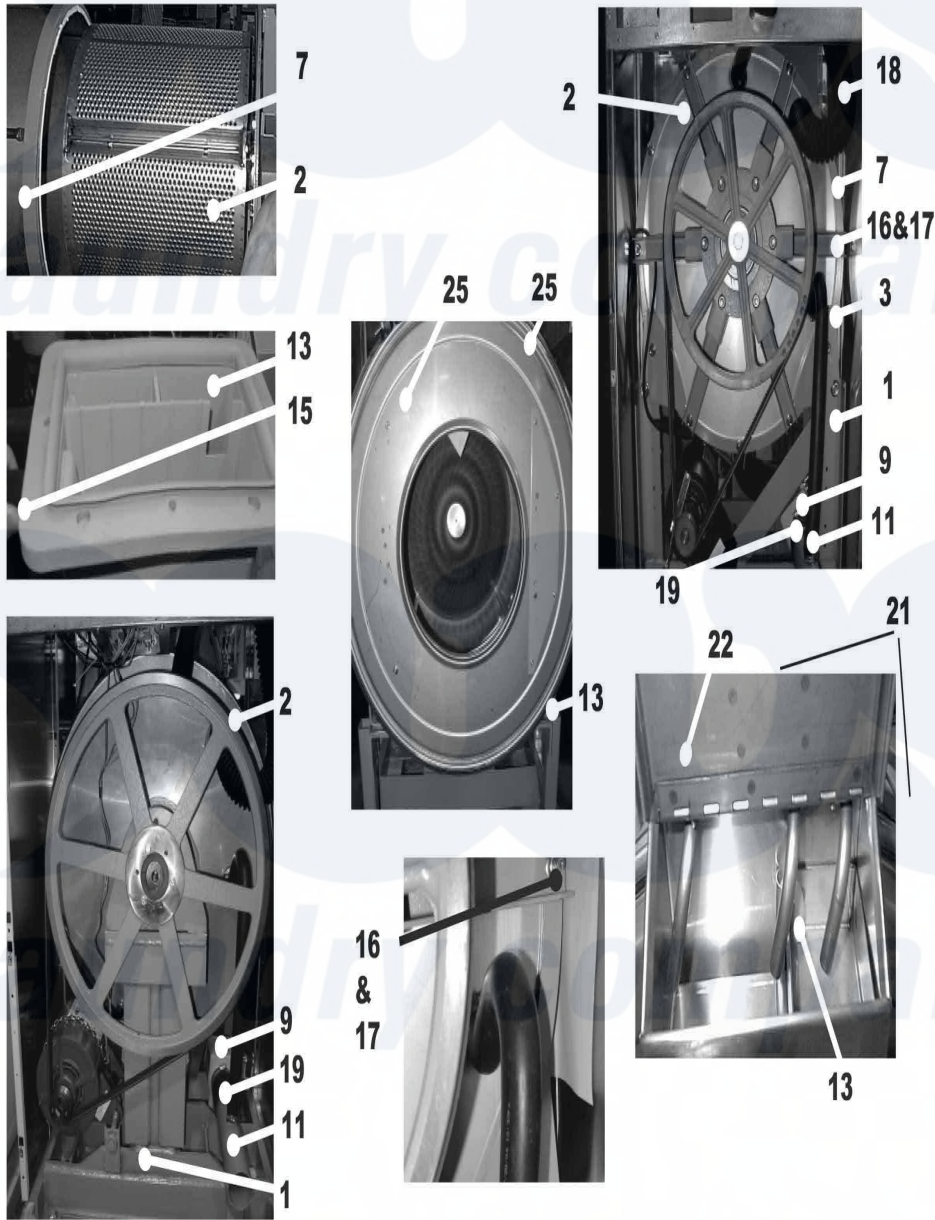

Dexter WCAD55KCS-12 (T-900) Chassis and Drain

Dexter [Commercial Dexter WCAD55KCS-12 \(T-900\) Washer Parts](#) Parts Diagram Chassis and Drain
 Click on the part number to view part

Item	Original Part Number	Replaced By	Status	Part Description
1	9945-105-002		Not Available	Base Assy,Frame
2	9930-138-001			Outer Tub Assy
--	9869-018-001		Not Available	Tub and Cylinder Assy.
4	9950-053-002	9950-053-002P		Ring-Tub Mtg. Frt
7	9950-055-001			Ring Assy,Clamp Tub Mtg.- Rear
11	9915-124-002			Tube Assy, Drain
--	9242-459-001			Hose, Tub to Drain Valve
9	9379-187-004			Valve, Drain (includes #2 thru #11)
19	9242-457-001			Hose, Drain Valve to Tube
--	8654-117-014			Clamp, Hose to Vacuum Breaker
"	9552-013-003		Not Available	Shim

13	9122-105-004	Not Available	Dispenser Soap
15	9206-416-001		Gasket, Dispenser
--	8640-399-007		Nut Spring SS
"	9242-450-001		Hose, Dispenser to Tub
"	8654-117-008		Clamp, Hose Vent
20	9545-017-013		Bolt, 1/2-13x2, Grd 5 Tub to Base
--	8641-581-026		Washer, Flat
"	9545-017-013		Bolt, 1/2-13x2, Grd 5 Tub to Base
25	9974-007-001		Front Ass'y, Tub
--	9545-029-009		Screw, 3/8-16x3
24	8640-415-001		Nut
--	9206-421-002	9206-421-002P	Gasket-Tub Front
"	8615-104-039	Not Available	Pipe Plug 1/2"