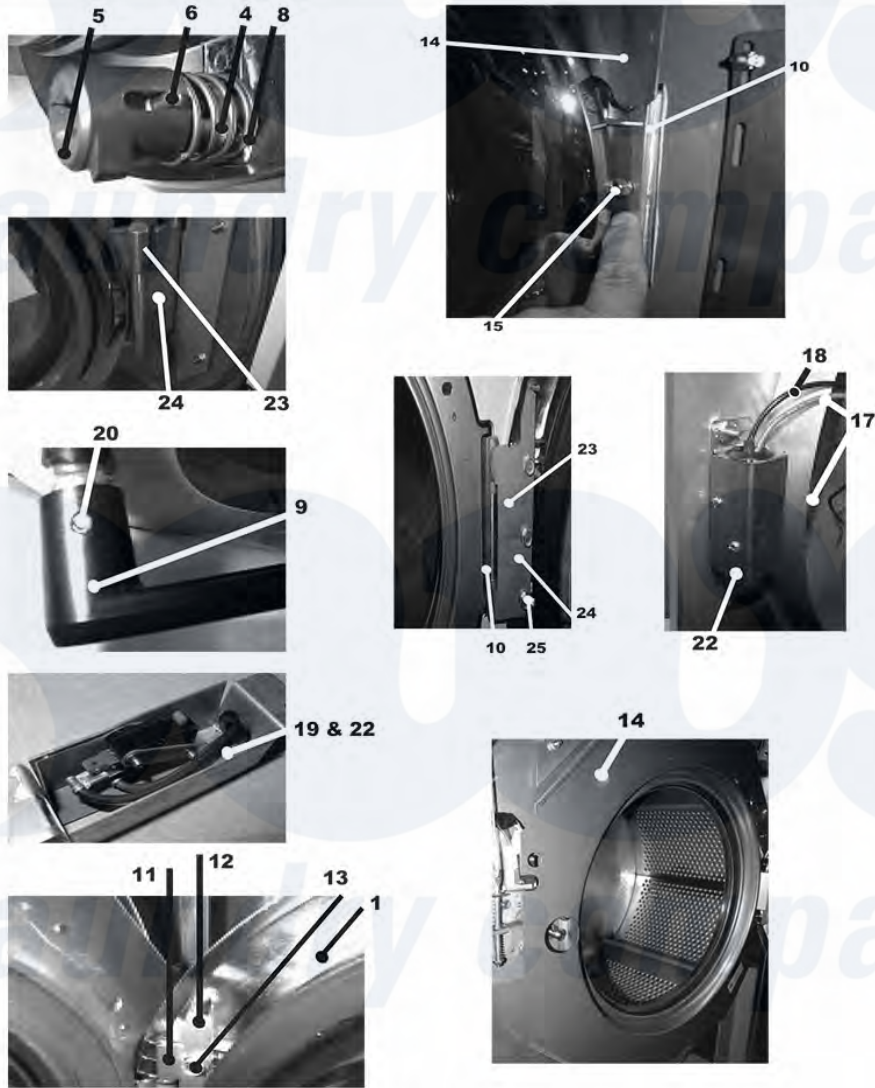

Dexter WCAD55KCS-12 (T-900) Loading Door

Parts Data

106

Dexter Commercial Dexter WCAD55KCS-12 (T-900) Washer Parts Parts Diagram Loading Door
 Click on the part number to view part

Item	Original Part Number	Replaced By	Status	Part Description
--	9960-274-002	9960-274-002P		Door Assy.
1	9487-265-001			Loading Door, Ring
2	9206-419-001			Gasket, Loading Door
3	9635-016-001			Window, Loading Door
--	9913-134-003	9913-134-003P		Shaft assy.
4	9537-195-002			Shaft, Door Locking
5	9095-040-002			Cam, Locking
6	9451-181-005			Pin, Groove (1 1/4)
7	9451-181-004			Pin, Dowel
8	9534-360-002			Spring, Lock Cam
9	9244-080-003			Handle, Door

10	9243-079-001	9955-029-002	Door Hinge Assembly Mounts to Tub Front
20	9451-181-006		Pin, Door Handle (groove)
21	9545-014-009		Screw, Hinge Mtg 5/16" x 3/4"
--	8641-582-009		Lockwasher, Circuit Board
"	9552-036-001		Shim, Loading Door Hinge, Thin
11	9451-184-004	9781-001-001	Loading Door Hinge Pin
--	8649-031-000		Ring, Retaining (snap ring ext)
12	9938-040-001		Loading Door Hinge Clamp (mounts to door ring)
13	9545-056-001		Screw, Loading Door Mtg (5/16" TF)
14	9950-060-001		Masking Assembly
--	9059-063-002	9059-063-002P	Edge protector
"	8640-413-002		Nut, Hinge to Door
15	9539-461-007		Switch-Micro
16	9550-159-001		Shield, Door Switch
--	9627-791-004		Wiring Harness, Door Lock
17	8220-062-027		Wires Red
18	8220-062-028		Wires Black
19	9801-089-001		Switch Assembly Complete Door Closure
22	9041-087-001	Not Available	Switch Box
--	9053-067-003		Bushing Insulating
"	8640-401-001		Nut, Special Twin
"	9545-020-001		Screw, Switch Mtg
"	9008-004-001		Actuator, Switch- Lower