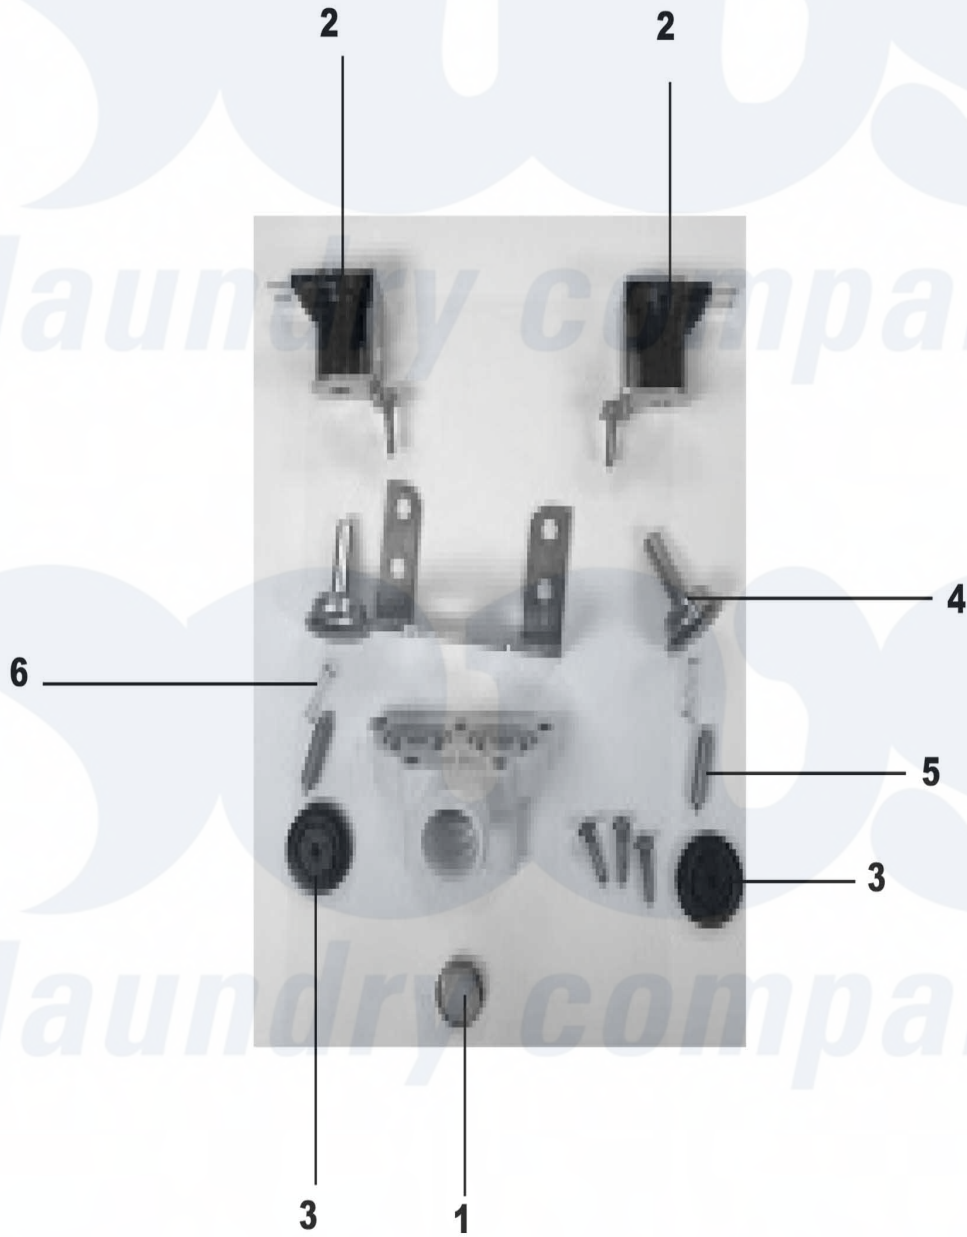

Dexter WCAD55KCS-12 (T-900) Water Inlet Valve Breakdown

[Dexter Commercial Dexter WCAD55KCS-12 \(T-900\) Washer Parts](#) Parts Diagram Water Inlet Valve Breakdown
Click on the part number to view part

Item	Original Part Number	Replaced By	Status	Part Description
*	9379-183-003			Valve, Water Inlet (dual outlet) (see Water Inlet Valve Breakdown for individual parts)
1	9555-056-001			Screen, Inlet end of valve
2	9089-017-001			Coil Assy., 120 V
3	9118-049-001			Diaphragm
4	9211-021-002			Guide, Solenoid
5	9015-008-001			Armature
6	9534-298-001			Spring, Armature