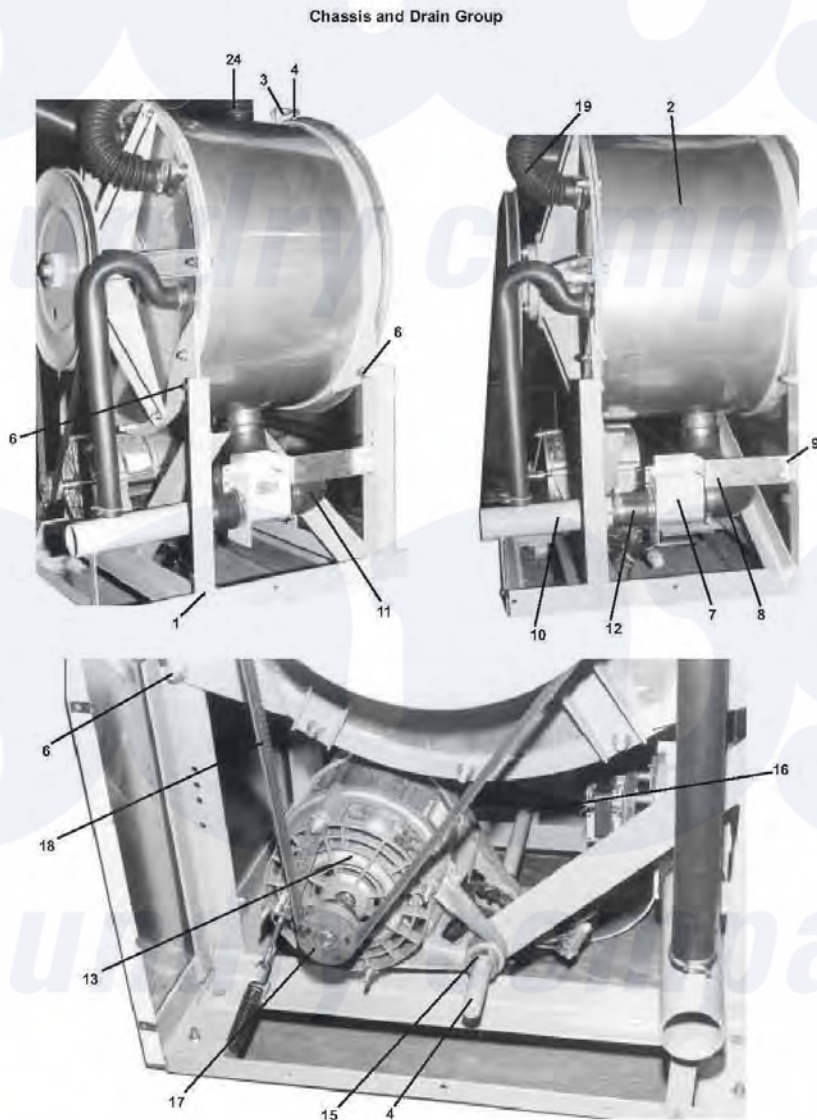

## Dexter WCN18AA Chassis And Drain Group

47

Dexter [Commercial Dexter WCN18AA Washer Parts](#) Parts Diagram Chassis And Drain Group  
 Click on the part number to view part

Item	Original Part Number	Replaced By	Status	Part Description
1	<a href="#">9945-093-002</a>			Base Assy,Frame
2	<a href="#">9930-135-001</a>			Outer Tub Assy
3	<a href="#">9950-045-002</a>			Ring Assy, Tub Mtg-Front
4	9545-017-012		Not Available	Bolt 1/2 - 12 x 3 Top Front tub clamp
"	<a href="#">8641-582-016</a>			Lockwasher
"	<a href="#">8640-417-002</a>			Nut
6	<a href="#">9545-017-009</a>			Screw, Hx Cap
"	<a href="#">8641-582-016</a>			Lockwasher
"	<a href="#">8640-417-002</a>			Nut
7	9379-177-006	<a href="#">9379-177-009</a>		Valve, Drain (includes #2 thru #11)
8	<a href="#">9029-005-001</a>			Bracket, Drain Valve

*	9545-048-001	Not Available	Screw 12 AB x 1/2Ó
"	<a href="#">8641-581-018</a>		Washer
9	<a href="#">9545-030-002</a>		Screw Tube (Bracket to Base 1/4Bx3/4 )
10	<a href="#">9915-116-004</a>		Tube Assy, Drain
*	<a href="#">9545-030-002</a>		Screw Tube (Bracket to Base 1/4Bx3/4 )
11	9242-455-001	<a href="#">9242-468-001</a>	Hose Tub to Drain Valve
12	<a href="#">9242-451-002</a>		Hose, Drain Valve to Tube
*	<a href="#">8654-117-014</a>		Clamp, Hose to Vacuum Breaker
13	9732-127-009	<a href="#">9732-279-001</a>	Motor/VFD 18# 1PH
"	<a href="#">9732-127-010</a>		Drive Motor, 3 Phase
14	9497-222-002	<a href="#">9497-222-002P</a>	Motor Mtg. Rod
15	<a href="#">9076-052-002</a>		Collar, Shaft (w/set screws)
16	<a href="#">9545-029-005</a>		Screw
"	<a href="#">8641-582-014</a>		Lockwasher
17	<a href="#">9453-169-006</a>		Pulley, Motor
*	<a href="#">9545-028-015</a>		Set Screw, Sq.Hd(motor pulley)
18	<a href="#">9040-076-004</a>		Belt, Drive Motor
*	9552-038-003	Not Available	Shim, Support Assembly ( thin )
19	<a href="#">9242-458-001</a>		Hose, Vacuum Breaker to tub
24	<a href="#">9242-450-002</a>		Hose, Dispenser to Tub
*	<a href="#">8654-117-008</a>		Clamp, Hose Vent