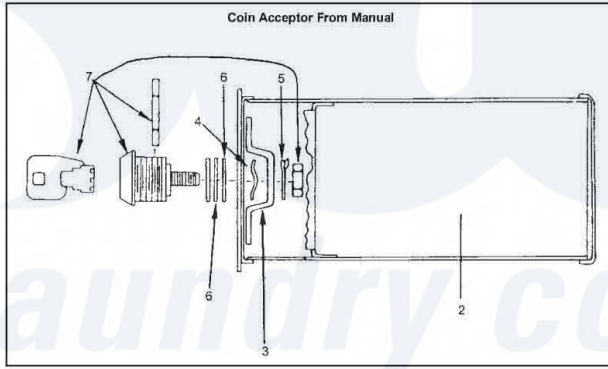

Dexter WCN18AA Coin Handling Group

[Dexter Commercial Dexter WCN18AA Washer Parts](#) Parts Diagram Coin Handling Group
 Click on the part number to view part

Item	Original Part Number	Replaced By	Status	Part Description
*	9942-024-007			Vault, Assy
"	9545-008-026			Screw, Vault Mtg
2	9732-122-001	9807-099-001		Box Assembly Coin Vault ESD W/lock & Key Chrome
3	9349-033-001			Latch, Coin Box
4	8641-569-002			Washer, Wave
5	8641-583-001			Washer, Keeper
6	8641-581-008			Washer, Spacer- Thick
"	8641-581-010			Washer, Spacer- Thin
7	8650-012-002			Lock, Coin Box (w/key not included with 9732-122-001)
8	9021-001-010			Acceptor, Coin

*	9545-020-004	Screw, Acceptor Mtg
"	8640-424-002	Nut
9	9732-126-001	Switch (for coin acceptor with extra actuator)
10	9119-025-002	Acceptor Chute Ass'y w/o penny ejector
11	9486-133-001	Button Coin Return Retainer