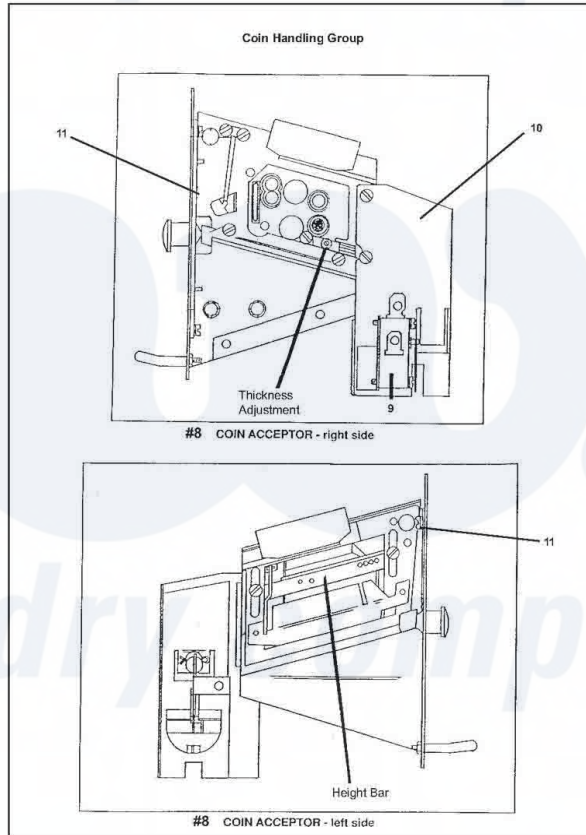

Dexter WCN18AA Coin Handling Group

[Dexter Commercial Dexter WCN18AA Washer Parts](#) Parts Diagram Coin Handling Group
 Click on the part number to view part

Item	Original Part Number	Replaced By	Status	Part Description
*	9942-024-007			Vault, Assy
"	9545-008-026			Screw, Vault Mtg
2	9732-122-001	9807-099-001		Box Assembly Coin Vault ESD W/lock & Key Chrome
3	9349-033-001			Latch, Coin Box
4	8641-569-002			Washer, Wave
5	8641-583-001			Washer, Keeper
6	8641-581-008			Washer, Spacer- Thick
"	8641-581-010			Washer, Spacer- Thin
7	8650-012-002			Lock, Coin Box (w/key not included with 9732-122-001)
8	9021-001-010			Acceptor, Coin

*	9545-020-004	Screw, Acceptor Mtg
"	8640-424-002	Nut
9	9732-126-001	Switch (for coin acceptor with extra actuator)
10	9119-025-002	Acceptor Chute Ass'y w/o penny ejector
11	9486-133-001	Button Coin Return Retainer