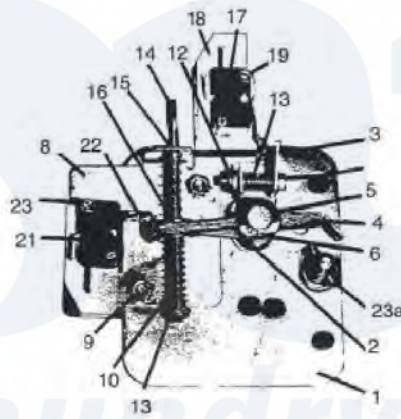

# Dexter WCN18AA Door Lock Group

Door Lock Group

51

[Dexter Commercial Dexter WCN18AA Washer Parts](#) Parts Diagram Door Lock Group  
 Click on the part number to view part

Item	Original Part Number	Replaced By	Status	Part Description
*	9885-023-001	<a href="#">9885-024-001</a>		Lock Assy, Complete (#1-22)(includes #1 thru #22)
1	<a href="#">9982-284-001</a>			Plate Assy, Door Lock
2	<a href="#">8641-581-030</a>			Washer, Flat
3	<a href="#">9008-005-001</a>			Actuator, Latching Switch
4	<a href="#">9450-002-002</a>			Pawl, Locking
5	<a href="#">8641-569-003</a>			Washer, Spring
6	<a href="#">9487-200-004</a>			Ring, Retaining
8	9029-035-001		Not Available	Bracket, Switch
9	<a href="#">8640-413-002</a>			Nut, Hinge to Door
10	<a href="#">9534-364-002</a>			Spring, Actuating
11	<a href="#">9545-012-020</a>			Screw, Hx. 10-32 x 1 0