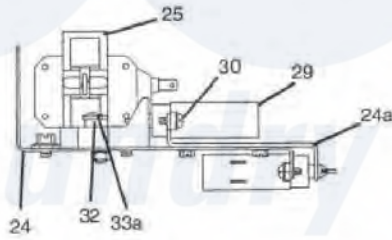

# Dexter WCN18AA Door Lock Group

Door Lock Group

51

[Dexter Commercial Dexter WCN18AA Washer Parts](#) Parts Diagram Door Lock Group  
 Click on the part number to view part

Item	Original Part Number	Replaced By	Status	Part Description
*	9885-023-001	<a href="#">9885-024-001</a>		Lock Assy, Complete (#1-22)(includes #1 thru #22)
1	<a href="#">9982-284-001</a>			Plate Assy, Door Lock
2	<a href="#">8641-581-030</a>			Washer, Flat
3	<a href="#">9008-005-001</a>			Actuator, Latching Switch
4	<a href="#">9450-002-002</a>			Pawl, Locking
5	<a href="#">8641-569-003</a>			Washer, Spring
6	<a href="#">9487-200-004</a>			Ring, Retaining
8	9029-035-001		Not Available	Bracket, Switch
9	<a href="#">8640-413-002</a>			Nut, Hinge to Door
10	<a href="#">9534-364-002</a>			Spring, Actuating
11	<a href="#">9545-012-020</a>			Screw, Hx. 10-32 x 1 0