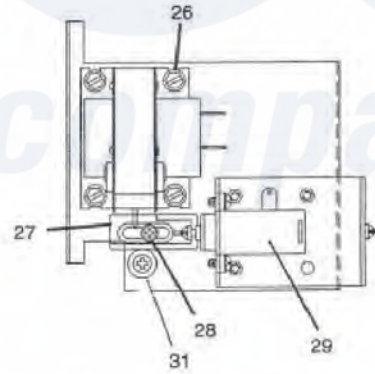

# Dexter WCN18AA Door Lock Group

Door Lock Group

51

[Dexter Commercial Dexter WCN18AA Washer Parts](#) Parts Diagram Door Lock Group  
 Click on the part number to view part

Item	Original Part Number	Replaced By	Status	Part Description
*	9885-023-001	<a href="#">9885-024-001</a>		Lock Assy, Complete (#1-22)(includes #1 thru #22)
1	<a href="#">9982-284-001</a>			Plate Assy, Door Lock
2	<a href="#">8641-581-030</a>			Washer, Flat
3	<a href="#">9008-005-001</a>			Actuator, Latching Switch
4	<a href="#">9450-002-002</a>			Pawl, Locking
5	<a href="#">8641-569-003</a>			Washer, Spring
6	<a href="#">9487-200-004</a>			Ring, Retaining
8	9029-035-001		Not Available	Bracket, Switch
9	<a href="#">8640-413-002</a>			Nut, Hinge to Door
10	<a href="#">9534-364-002</a>			Spring, Actuating
11	<a href="#">9545-012-020</a>			Screw, Hx. 10-32 x 1 0