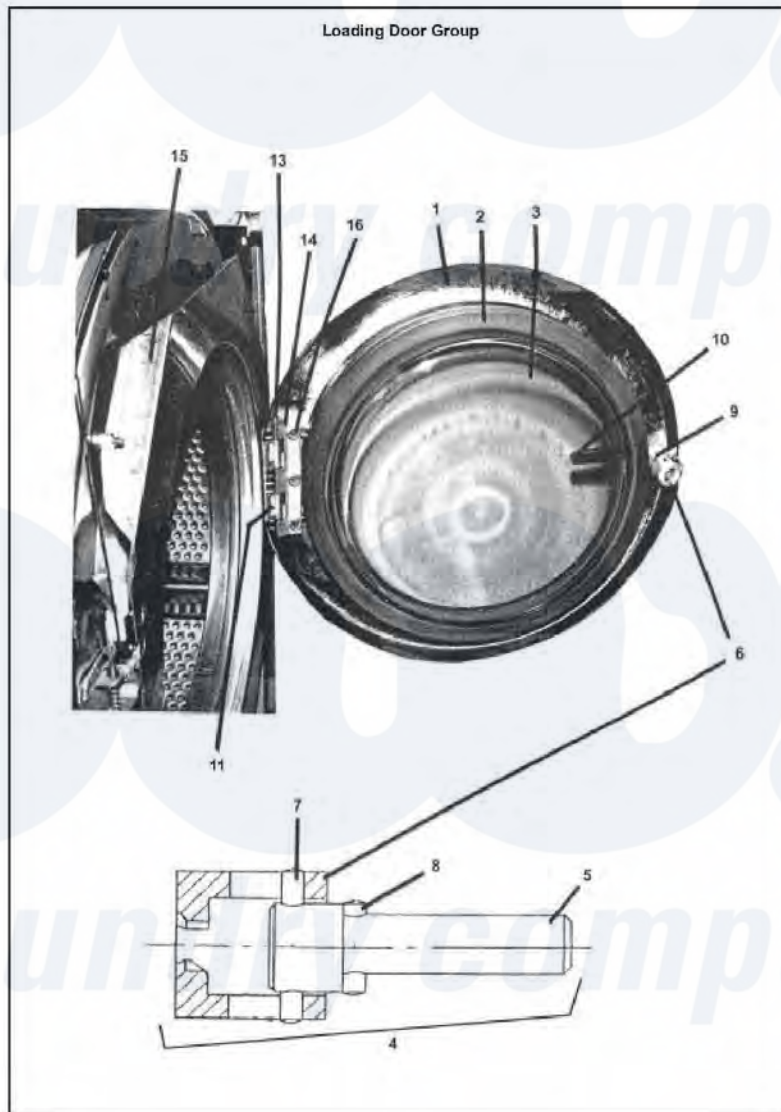

## Dexter WCN18AA Loading Door Group

53

Dexter Commercial Dexter WCN18AA Washer Parts Parts Diagram Loading Door Group  
 Click on the part number to view part

Item	Original Part Number	Replaced By	Status	Part Description
*	9960-259-003	<a href="#">9732-177-001</a>		Kit-18# Door Assy
1	9487-245-001	<a href="#">9732-175-001</a>		Kit-Door Ring 18#
2	<a href="#">9206-411-002</a>			Gasket, Loading Door
3	<a href="#">9635-018-001</a>			Window, Loading Door
4	9913-134-003	<a href="#">9913-134-003P</a>		Shaft assy.
5	<a href="#">9537-195-002</a>			Shaft, Door Locking
6	9095-040-001	<a href="#">9095-040-002</a>		Cam, Locking
7	<a href="#">9451-181-005</a>			Pin, Groove (1 1/4)
8	<a href="#">9451-181-004</a>			Pin, Dowel
9	<a href="#">9534-360-002</a>			Spring, Lock Cam
10	<a href="#">9244-080-003</a>			Handle, Door

*	<a href="#">9451-181-006</a>		Pin, Door Handle (groove)
11	<a href="#">9955-029-001</a>		Hinge Assy, Loading Door
*	<a href="#">9545-014-009</a>		Screw, Hinge Mtg 5/16" x 3/4"
"	<a href="#">8641-582-009</a>		Lockwasher, Circuit Board
"	<a href="#">9552-036-001</a>		Shim, Loading Door Hinge, Thin
"	9552-036-002	Not Available	Shim, Loading Door Hinge, Thick AR AR
13	9451-184-003	<a href="#">9781-001-001</a>	Loading Door Hinge Pin
*	<a href="#">8649-031-000</a>		Ring, Retaining ( snap ring ext )
14	<a href="#">9079-122-001</a>		Clamp, Loading Door Hinge Pin
16	<a href="#">9545-056-001</a>		Screw, Loading Door Mtg (5/16" TF)
15	<a href="#">9487-251-001</a>		Ring, Masking
*	<a href="#">8640-413-002</a>		Nut, Hinge to Door
"	<a href="#">9732-139-002</a>		Kit, Door Gasket Expander (large)
"	<a href="#">9732-139-001</a>		Kit, Door Gasket Expander (small)