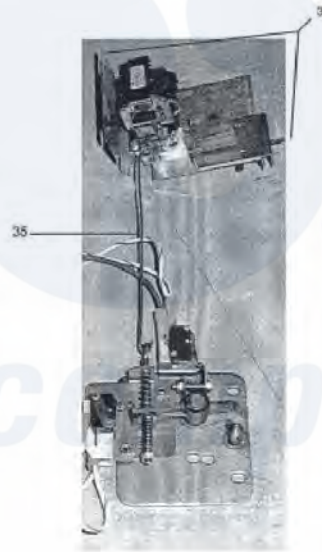

Dexter WCN18AB Door Lock Group

Door Lock Group

51

[Dexter Commercial Dexter WCN18AB Washer Parts](#) Parts Diagram Door Lock Group
 Click on the part number to view part

Item	Original Part Number	Replaced By	Status	Part Description
*	9885-023-001	9885-024-001		Lock Assy, Complete (#1-22)(includes #1 thru #22)
1	9982-284-001			Plate Assy, Door Lock
2	8641-581-030			Washer, Flat
3	9008-005-001			Actuator, Latching Switch
4	9450-002-002			Pawl, Locking
5	8641-569-003			Washer, Spring
6	9487-200-004			Ring, Retaining
8	9029-035-001		Not Available	Bracket, Switch
9	8640-413-002			Nut, Hinge to Door
10	9534-364-002			Spring, Actuating
11	9545-012-020			Screw, Hx. 10-32 x 1 0

12	8640-413-004		Nut, Elastic Stop
13	9534-364-001		Spring, Return
14	9451-193-001		Pin, Guide
15	9487-200-005		Ring, Retaining
16	8641-581-031		Washer
17	9539-461-008		Switch, Latching Sensing
18	9550-169-003		Shield, Switch
19	9545-020-001		Screw, Switch Mtg
20	8640-401-001		Nut, Special Twin
21	9539-461-007		Switch-Micro
22	9008-006-002		Actuator, Switch
23	9545-020-003		Screw 4-40 x 1 1/8"
"	8640-401-001		Nut, Special Twin
"	9451-181-004		Pin, Dowel
*	9552-037-001		Shim, Door Lock, Thin
"	9552-037-002	Not Available	Shim, Door Lock, Thick AR AR
"	9545-018-014		Screw, Lock mtg 1/4"-20 x 3/4"
"	8641-582-007		Lockwasher 1/4
36	9922-011-001	9922-011-001P	Solenoid Assy.
24	9029-073-001		Bracket, (Door Locking Solenoid)
"	9985-169-001		Bracket Assy, Solenoid Slide
25	9536-074-001		Solenoid 120V 60 hz
26	9545-008-001		Screw 10-32 x 1/4
27	9540-033-001	9540-036-001	Stop, Door Lock Solenoid
28	9545-061-001		Screw, Shoulder
29	9586-001-001		Thermoactuator 120 V
30	9545-031-005		Screw
31	9538-157-004		Spacer, Plastic
32	9538-166-004		Spacer, Metal
33a	9545-010-001		Screw, Cross Recessed
*	8640-412-005		NUT-HEXKEPS,#8-32
"	8640-411-003		Nut, Switch Locking
"	8640-413-002		Nut, Hinge to Door
35	9497-225-004		Rod, Pull