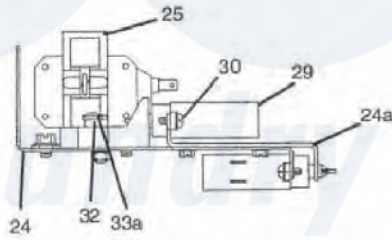

Dexter WCN18AB Door Lock Group

Door Lock Group

51

[Dexter Commercial Dexter WCN18AB Washer Parts](#) Parts Diagram Door Lock Group
 Click on the part number to view part

Item	Original Part Number	Replaced By	Status	Part Description
*	9885-023-001	9885-024-001		Lock Assy, Complete (#1-22)(includes #1 thru #22)
1	9982-284-001			Plate Assy, Door Lock
2	8641-581-030			Washer, Flat
3	9008-005-001			Actuator, Latching Switch
4	9450-002-002			Pawl, Locking
5	8641-569-003			Washer, Spring
6	9487-200-004			Ring, Retaining
8	9029-035-001		Not Available	Bracket, Switch
9	8640-413-002			Nut, Hinge to Door
10	9534-364-002			Spring, Actuating
11	9545-012-020			Screw, Hx. 10-32 x 1 0

12	8640-413-004		Nut, Elastic Stop
13	9534-364-001		Spring, Return
14	9451-193-001		Pin, Guide
15	9487-200-005		Ring, Retaining
16	8641-581-031		Washer
17	9539-461-008		Switch, Latching Sensing
18	9550-169-003		Shield, Switch
19	9545-020-001		Screw, Switch Mtg
20	8640-401-001		Nut, Special Twin
21	9539-461-007		Switch-Micro
22	9008-006-002		Actuator, Switch
23	9545-020-003		Screw 4-40 x 1 1/8"
"	8640-401-001		Nut, Special Twin
"	9451-181-004		Pin, Dowel
*	9552-037-001		Shim, Door Lock, Thin
"	9552-037-002	Not Available	Shim, Door Lock, Thick AR AR
"	9545-018-014		Screw, Lock mtg 1/4"-20 x 3/4"
"	8641-582-007		Lockwasher 1/4
36	9922-011-001	9922-011-001P	Solenoid Assy.
24	9029-073-001		Bracket, (Door Locking Solenoid)
"	9985-169-001		Bracket Assy, Solenoid Slide
25	9536-074-001		Solenoid 120V 60 hz
26	9545-008-001		Screw 10-32 x 1/4
27	9540-033-001	9540-036-001	Stop, Door Lock Solenoid
28	9545-061-001		Screw, Shoulder
29	9586-001-001		Thermoactuator 120 V
30	9545-031-005		Screw
31	9538-157-004		Spacer, Plastic
32	9538-166-004		Spacer, Metal
33a	9545-010-001		Screw, Cross Recessed
*	8640-412-005		NUT-HEXKEPS,#8-32
"	8640-411-003		Nut, Switch Locking
"	8640-413-002		Nut, Hinge to Door
35	9497-225-004		Rod, Pull