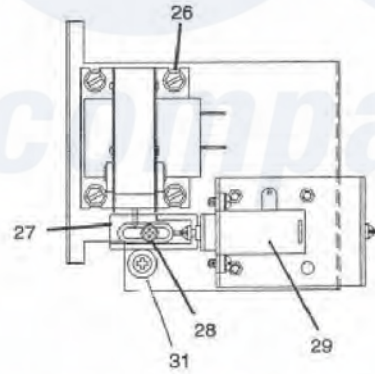

Dexter WCN18AB Door Lock Group

Door Lock Group

51

[Dexter Commercial Dexter WCN18AB Washer Parts](#) Parts Diagram Door Lock Group
 Click on the part number to view part

Item	Original Part Number	Replaced By	Status	Part Description
*	9885-023-001	9885-024-001		Lock Assy, Complete (#1-22)(includes #1 thru #22)
1	9982-284-001			Plate Assy, Door Lock
2	8641-581-030			Washer, Flat
3	9008-005-001			Actuator, Latching Switch
4	9450-002-002			Pawl, Locking
5	8641-569-003			Washer, Spring
6	9487-200-004			Ring, Retaining
8	9029-035-001		Not Available	Bracket, Switch
9	8640-413-002			Nut, Hinge to Door
10	9534-364-002			Spring, Actuating
11	9545-012-020			Screw, Hx. 10-32 x 1 0

12	8640-413-004		Nut, Elastic Stop
13	9534-364-001		Spring, Return
14	9451-193-001		Pin, Guide
15	9487-200-005		Ring, Retaining
16	8641-581-031		Washer
17	9539-461-008		Switch, Latching Sensing
18	9550-169-003		Shield, Switch
19	9545-020-001		Screw, Switch Mtg
20	8640-401-001		Nut, Special Twin
21	9539-461-007		Switch-Micro
22	9008-006-002		Actuator, Switch
23	9545-020-003		Screw 4-40 x 1 1/8"
"	8640-401-001		Nut, Special Twin
"	9451-181-004		Pin, Dowel
*	9552-037-001		Shim, Door Lock, Thin
"	9552-037-002	Not Available	Shim, Door Lock, Thick AR AR
"	9545-018-014		Screw, Lock mtg 1/4"-20 x 3/4"
"	8641-582-007		Lockwasher 1/4
36	9922-011-001	9922-011-001P	Solenoid Assy.
24	9029-073-001		Bracket, (Door Locking Solenoid)
"	9985-169-001		Bracket Assy, Solenoid Slide
25	9536-074-001		Solenoid 120V 60 hz
26	9545-008-001		Screw 10-32 x 1/4
27	9540-033-001	9540-036-001	Stop, Door Lock Solenoid
28	9545-061-001		Screw, Shoulder
29	9586-001-001		Thermoactuator 120 V
30	9545-031-005		Screw
31	9538-157-004		Spacer, Plastic
32	9538-166-004		Spacer, Metal
33a	9545-010-001		Screw, Cross Recessed
*	8640-412-005		NUT-HEXKEPS,#8-32
"	8640-411-003		Nut, Switch Locking
"	8640-413-002		Nut, Hinge to Door
35	9497-225-004		Rod, Pull