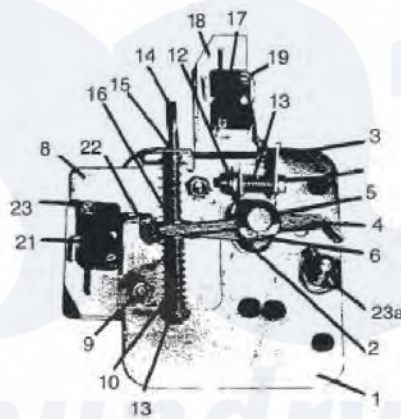

Dexter WCN18AB Door Lock Group

Door Lock Group

51

[Dexter Commercial Dexter WCN18AB Washer Parts](#) Parts Diagram Door Lock Group
 Click on the part number to view part

Item	Original Part Number	Replaced By	Status	Part Description
*	9885-023-001	9885-024-001		Lock Assy, Complete (#1-22)(includes #1 thru #22)
1	9982-284-001			Plate Assy, Door Lock
2	8641-581-030			Washer, Flat
3	9008-005-001			Actuator, Latching Switch
4	9450-002-002			Pawl, Locking
5	8641-569-003			Washer, Spring
6	9487-200-004			Ring, Retaining
8	9029-035-001		Not Available	Bracket, Switch
9	8640-413-002			Nut, Hinge to Door
10	9534-364-002			Spring, Actuating
11	9545-012-020			Screw, Hx. 10-32 x 1 0

12	8640-413-004		Nut, Elastic Stop
13	9534-364-001		Spring, Return
14	9451-193-001		Pin, Guide
15	9487-200-005		Ring, Retaining
16	8641-581-031		Washer
17	9539-461-008		Switch, Latching Sensing
18	9550-169-003		Shield, Switch
19	9545-020-001		Screw, Switch Mtg
20	8640-401-001		Nut, Special Twin
21	9539-461-007		Switch-Micro
22	9008-006-002		Actuator, Switch
23	9545-020-003		Screw 4-40 x 1 1/8"
"	8640-401-001		Nut, Special Twin
"	9451-181-004		Pin, Dowel
*	9552-037-001		Shim, Door Lock, Thin
"	9552-037-002	Not Available	Shim, Door Lock, Thick AR AR
"	9545-018-014		Screw, Lock mtg 1/4"-20 x 3/4"
"	8641-582-007		Lockwasher 1/4
36	9922-011-001	9922-011-001P	Solenoid Assy.
24	9029-073-001		Bracket, (Door Locking Solenoid)
"	9985-169-001		Bracket Assy, Solenoid Slide
25	9536-074-001		Solenoid 120V 60 hz
26	9545-008-001		Screw 10-32 x 1/4
27	9540-033-001	9540-036-001	Stop, Door Lock Solenoid
28	9545-061-001		Screw, Shoulder
29	9586-001-001		Thermoactuator 120 V
30	9545-031-005		Screw
31	9538-157-004		Spacer, Plastic
32	9538-166-004		Spacer, Metal
33a	9545-010-001		Screw, Cross Recessed
*	8640-412-005		NUT-HEXKEPS,#8-32
"	8640-411-003		Nut, Switch Locking
"	8640-413-002		Nut, Hinge to Door
35	9497-225-004		Rod, Pull