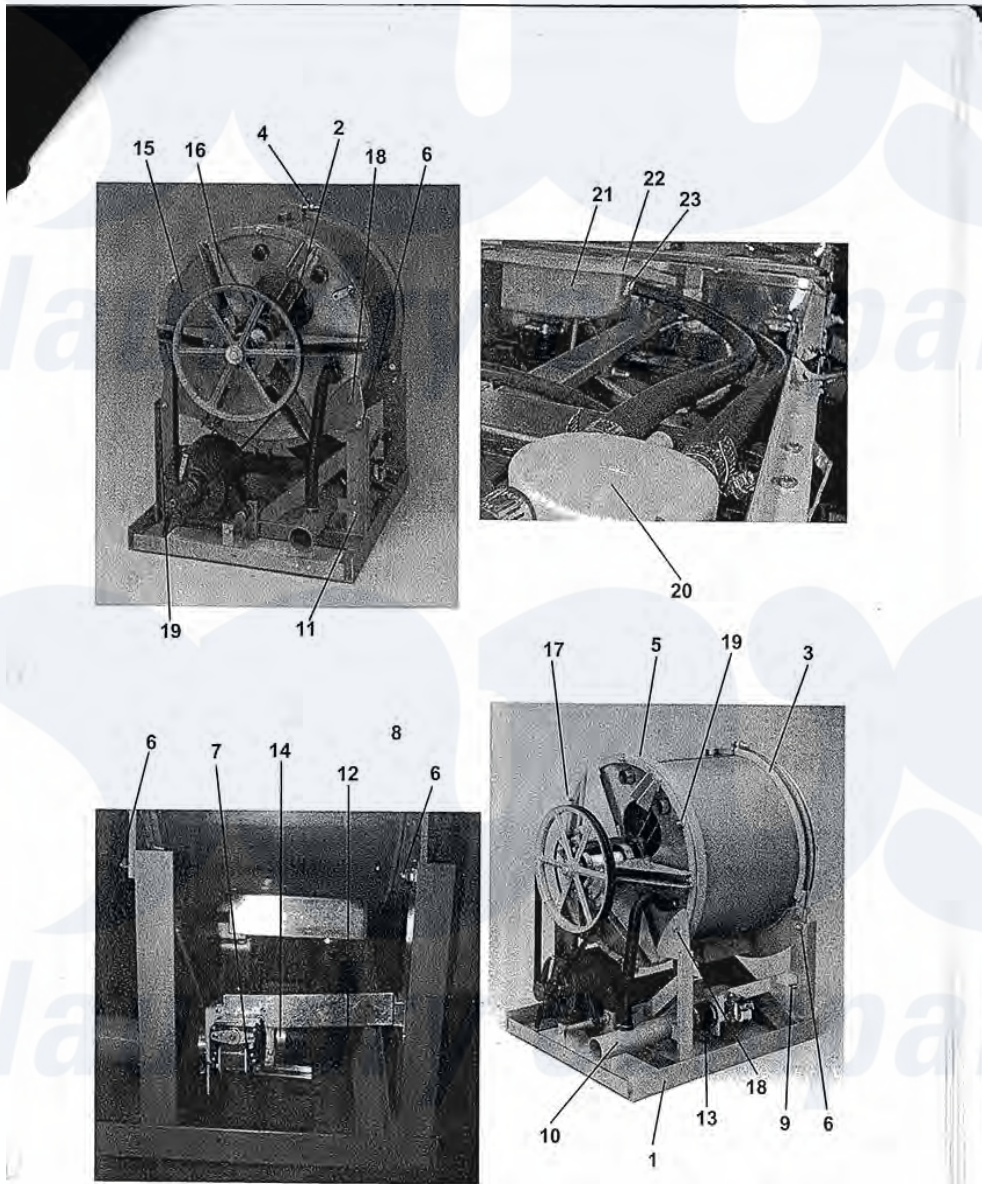

Dexter WCN25AB Chassis And Drain Group

49

Dexter [Commercial Dexter WCN25AB Washer Parts](#) Parts Diagram Chassis And Drain Group
 Click on the part number to view part

Item	Original Part Number	Replaced By	Status	Part Description
1	9945-087-002		Not Available	Base Assy,Frame
2	9930-137-001			TubAssy
"	9869-008-001			Tub & Cylinder Assy
"	9848-109-001	9732-120-001		Cylinder Ass'y
3	9950-051-002	9950-051-004		Ring Assy, Tub Mtg-Front
4	9545-017-003			Bolt, Top Front Ring (1/2 x 1 3/4)
"	8641-582-016			Lockwasher
"	8640-417-002			Nut
5	9950-041-002	9732-277-001		Tub Ring Kit
6	9545-017-009			Screw, Hx Cap
"	8641-582-016			Lockwasher

"	8640-417-002		Nut
7	9379-187-001	Not Available	Valve Drain before Serial # 482181
8	9029-056-001		Bracket, Drain Valve
*	9545-048-001	Not Available	Screw 12 AB x 1/2Ó
"	8641-581-018		Washer
9	9545-030-002		Screw Tube (Bracket to Base 1/4Bx3/4)
10	9915-119-002		Tube Assy, Drain
11	9545-030-002		Screw Tube (Bracket to Base 1/4Bx3/4)
12	9242-456-001		Hose, Tub to Drain Valve
13	9242-457-001		Hose, Drain Valve to Tube
14	8654-117-014		Clamp, Hose to Vacuum Breaker
*	9552-038-003	Not Available	Shim, Support Assembly (thin)
"	9242-458-002		Hose, Vacuum Brkr. to Tub
20	9610-001-001		Vaccum Breaker ALL
*	9029-065-001		Bracket, Vacuum Breaker
"	9545-008-026		Screw, Vault Mtg
21	9732-108-002	9122-005-004	Dispenser Soap
22	9206-416-001		Gasket, Dispenser
*	9242-450-002		Hose, Dispenser to Tub
23	8654-117-008		Clamp, Hose Vent
15	9732-137-002		Back Assy, Tub 2 piece
16	9991-048-002	9991-061-002	Support Arm Assy, Bearing Housing
17	9545-029-003		Bolt, 3/8-16 x 1 1/2
18	9545-029-006		Bolt 3/8-16 x 1 3/4
19	8640-415-004		Nut