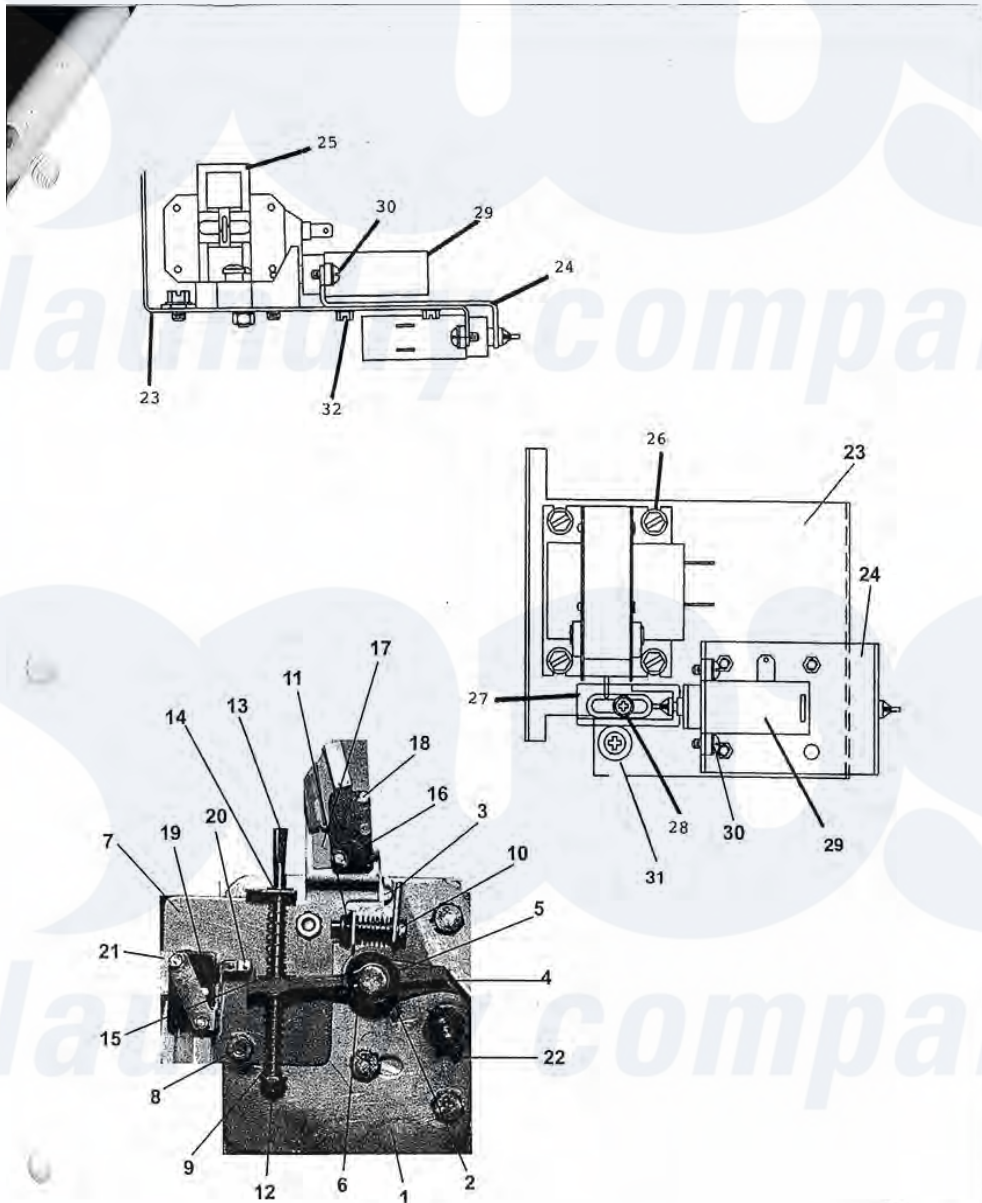

Dexter WCN25AB Door Lock Group

53

Dexter Commercial Dexter WCN25AB Washer Parts Parts Diagram Door Lock Group
 Click on the part number to view part

Item	Original Part Number	Replaced By	Status	Part Description
*	9885-023-001	9885-024-001		Lock Assy, Complete (#1-22)(includes #1 thru #22)
1	9982-284-001			Plate Assy, Door Lock
2	8641-581-030			Washer, Flat
3	9008-005-001			Actuator, Latching Switch
4	9450-002-002			Pawl, Locking
5	8641-569-003			Washer, Spring
6	9487-200-004			Ring, Retaining
7	9029-035-001		Not Available	Bracket, Switch
8	8640-413-002			Nut, Hinge to Door
9	9534-364-002			Spring, Actuating
10	9545-012-020			Screw, Hx. 10-32 x 1 0

11	8640-413-004		Nut, Elastic Stop
12	9534-364-001		Spring, Return
13	9451-193-001		Pin, Guide
14	9487-200-005		Ring, Retaining
15	8641-581-031		Washer
16	9539-461-008		Switch, Latching Sensing
17	9550-169-003		Shield, Switch
18	9545-020-001		Screw, Switch Mtg
"	8640-401-001		Nut, Special Twin
19	9539-461-007		Switch-Micro
20	9008-006-002		Actuator, Switch
21	9545-020-003		Screw 4-40 x 1 1/8"
"	8640-401-001		Nut, Special Twin
22	9451-181-004		Pin, Dowel
*	9552-037-001		Shim, Door Lock, Thin
"	9552-037-002	Not Available	Shim, Door Lock, Thick AR AR
"	9545-018-004	Not Available	Screw, Lock mtg 1/4"-20 x 3/4"
"	8641-582-007		Lockwasher 1/4
"	9922-011-001	9922-011-001P	Solenoid Assy.
23	9029-073-001		Bracket, (Door Locking Solenoid)
24	9985-169-001		Bracket Ass'y, Solenoid Slide
25	9536-074-001		Solenoid 120V 60 hz
26	9545-008-001		Screw 10-32 x 1/4
27	9540-033-002	9540-036-001	Stop, Door Lock Solenoid
28	9545-061-001		Screw, Shoulder
"	8640-411-003		Nut, Switch Locking
29	9586-001-001		Thermoactuator 120 V
30	9545-031-011		Screw #6 x 5/16"
31	9538-157-004		Spacer, Plastic
"	9538-166-004		Spacer, Metal
"	9545-010-001		Screw, Cross Recessed
"	8640-412-005		NUT-HEXKEPS,#8-32
32	8640-411-003		Nut, Switch Locking
*	8640-412-005		NUT-HEXKEPS,#8-32
"	9497-225-006		Rod, Pull