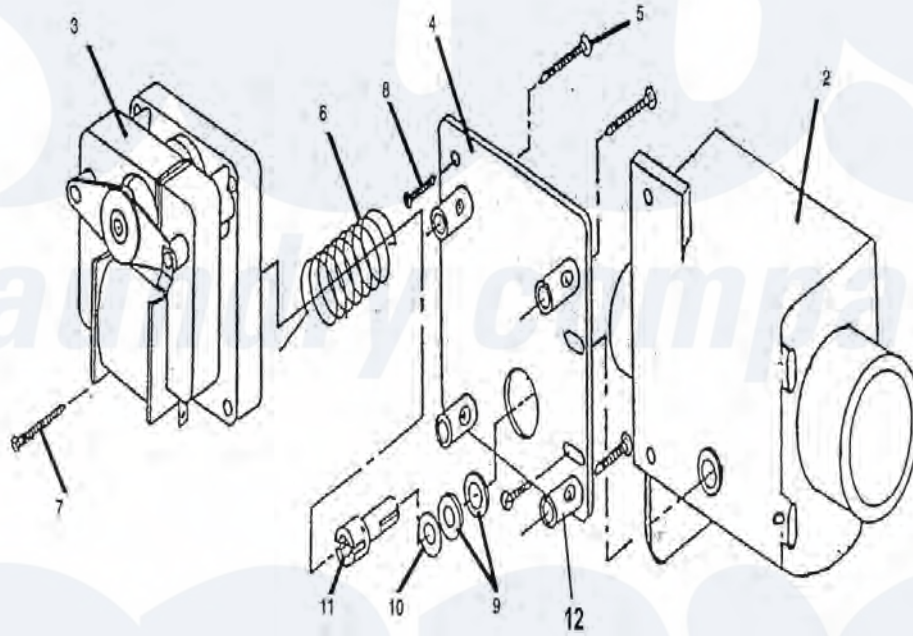

Dexter WCN25AB Drain Valve Group

Valve
Complete

Dexter [Commercial Dexter WCN25AB Washer Parts](#) Parts Diagram Drain Valve Group
 Click on the part number to view part

Item	Original Part Number	Replaced By	Status	Part Description
*	9379-187-001		Not Available	Valve Drain before Serial # 482181
2	9064-070-001			Body, Valve (w/ball)
3	9914-137-001	9914-137-011		Motor & Gear Train (complete)
4	9452-538-001			Plate, Motor Mtg
5	8639-994-001			Screw
6	9534-339-001			Spring, Drive
7	9545-054-001			Screw
8	9545-054-002		Not Available	Screw
9	9532-134-001			Seal, V Packer
10	8641-584-001			Washer
11	9451-196-001			Pin, Main Drive