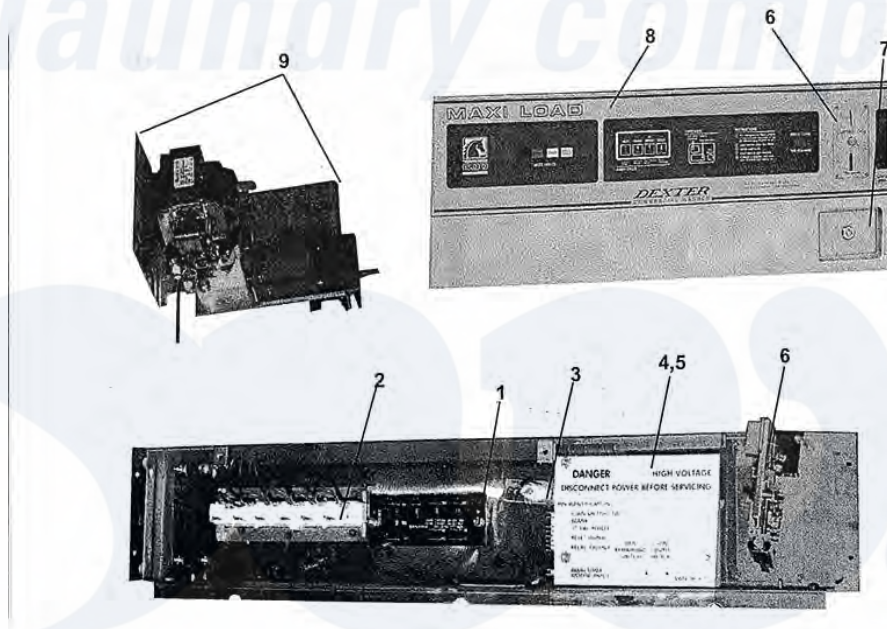

Dexter WCN40AA (T600) Control Panel Group

[Dexter Commercial Dexter WCN40AA \(T600\) Washer Parts](#) Parts Diagram Control Panel Group

[Click on the part number to view part](#)

Item	Original Part Number	Replaced By	Status	Part Description
1	9539-479-009			Switch, Push button (cycle selector)
*	8640-412-005			NUT-HEXKEPS,#8-32
2	3310-041-001			Light, Cycle Control
*	9206-100-001			Gasket, Light
3	3310-042-001			Light, Bleach
4	9020-005-001	9732-258-001		Coin Accum. Kit
*	9627-682-001			Wiring Harness, Accumulator
"	9538-157-005			Short Spacer (between board and shields)
5	9550-174-001			Shield, Circuit Board
*	8640-412-005			NUT-HEXKEPS,#8-32

"	9538-157-003		Spacers, Circuit Board
6	9021-001-010		Acceptor, Coin
7	9732-122-001	9807-099-001	Box Assembly Coin Vault ESD W/lock & Key Chrome
8	9412-076-006		Nameplate, Control Panel
*	8640-412-005		NUT-HEXKEPS,#8-32